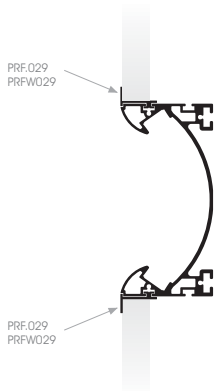

ARC 2

Aluminium Profile

- ARC 2 aluminium profile with double strip installation.
- Gives depth into a space.
- Available with transparent, milky, milky satin or ruled cover.
- Available also in RAL colours upon request.

Recessed

Trimless

ARC 2 Recessed

ARC 2 Trimless

Image	Code	Description	Length	Design-Detail
	PRF.039 PRFW039	ARC2 alum.prof. / Non-Anodized ARC2 alum.prof. / White Painted	2m 2m	
	PRF.029 PRFW029	ANGLE alum.prof. / Non-Anodized ANGLE alum.prof. / White Painted	2m 2m	 
	COV.023 COV.024 COV.025 COV.026 COV.038	POLYCARBONATE MILKY COVER POLYCARBONATE MILKY SATIN COVER POLYCARBONATE RULED COVER POLYCARBONATE CLEAR COVER POLYCARBONATE BLACK SATIN COVER	2m 2m 2m 2m 2m	 
	COV.018 COV.017 COV.007	POLYCARBONATE CLEAR COVER POLYCARBONATE OPAL COVER PMMA FROSTED COVER	2m 2m 2m	 
	CAP.064 CAPW064	END CAP / Non-Anodized END CAP / White Painted		
	CAP.065 CAPW065	RECESSED END CAP / Non-Anodized RECESSED END CAP / White Painted		
	CAP.070	BASE CAP		
	ACC.069	PERFORATED HOLDER FOR PLASTERBOARD		 
	ACC.071	RETAINING SPRING		
	ACC.056	EXTENSION LINE		
	ACC.057	90° CORNER EXTENSION		
	ACC.058	60° CORNER EXTENSION		
	ACC.059	45° CORNER EXTENSION		