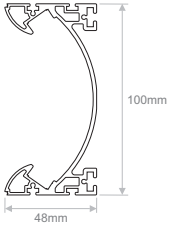

ARC 2

Aluminium Profile

- ARC 2 aluminium profile with double strip installation.
- Gives depth into a space.
- Available with transparent, milky, milky satin or ruled cover.
- Available also in RAL colours upon request.

Recessed

Trimless

ARC 2 Recessed

ARC 2 Trimless

Image	Code	Description	Length	Design-Detail
	PRF.039 PRFW039	ARC2 alum.prof. / Non-Anodized ARC2 alum.prof. / White Painted	2m 2m	
	PRF.029 PRFW029	ANGLE alum.prof. / Non-Anodized ANGLE alum.prof. / White Painted	2m 2m	 
	COV.023 COV.024 COV.025 COV.026 COV.038	POLYCARBONATE MILKY COVER POLYCARBONATE MILKY SATIN COVER POLYCARBONATE RULED COVER POLYCARBONATE CLEAR COVER POLYCARBONATE BLACK SATIN COVER	2m 2m 2m 2m 2m	 
	COV.018 COV.017 COV.007	POLYCARBONATE CLEAR COVER POLYCARBONATE OPAL COVER PMMA FROSTED COVER	2m 2m 2m	 
	CAP.064 CAPW064	END CAP / Non-Anodized END CAP / White Painted		
	CAP.065 CAPW065	RECESSED END CAP / Non-Anodized RECESSED END CAP / White Painted		
	CAP.070	BASE CAP		
	ACC.069	PERFORATED HOLDER FOR PLASTERBOARD		 
	ACC.071	RETAINING SPRING		
	ACC.056	EXTENSION LINE		
	ACC.057	90° CORNER EXTENSION		
	ACC.058	60° CORNER EXTENSION		
	ACC.059	45° CORNER EXTENSION		