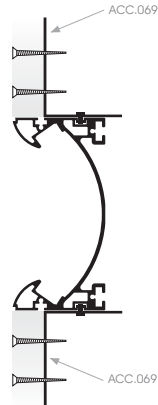

ARC 2

Aluminium Profile

- ARC 2 aluminium profile with double strip installation.
- Gives depth into a space.
- Available with transparent, milky, milky satin or ruled cover.
- Available also in RAL colours upon request.

Recessed

Trimless

ARC 2 Recessed

ARC 2 Trimless

Image	Code	Description	Length	Design-Detail
	PRF.039 PRFW039	ARC2 alum.prof. / Non-Anodized ARC2 alum.prof. / White Painted	2m 2m	
	PRF.029 PRFW029	ANGLE alum.prof. / Non-Anodized ANGLE alum.prof. / White Painted	2m 2m	 
	COV.023 COV.024 COV.025 COV.026 COV.038	POLYCARBONATE MILKY COVER POLYCARBONATE MILKY SATIN COVER POLYCARBONATE RULED COVER POLYCARBONATE CLEAR COVER POLYCARBONATE BLACK SATIN COVER	2m 2m 2m 2m 2m	 
	COV.018 COV.017 COV.007	POLYCARBONATE CLEAR COVER POLYCARBONATE OPAL COVER PMMA FROSTED COVER	2m 2m 2m	 
	CAP.064 CAPW064	END CAP / Non-Anodized END CAP / White Painted		
	CAP.065 CAPW065	RECESSED END CAP / Non-Anodized RECESSED END CAP / White Painted		
	CAP.070	BASE CAP		
	ACC.069	PERFORATED HOLDER FOR PLASTERBOARD		 
	ACC.071	RETAINING SPRING		
	ACC.056	EXTENSION LINE		
	ACC.057	90° CORNER EXTENSION		
	ACC.058	60° CORNER EXTENSION		
	ACC.059	45° CORNER EXTENSION		