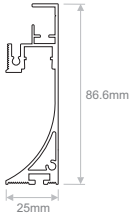

ARC 3

Aluminium Profile

- ARC3 aluminium profile ideal for concealed lighting.
- Gives depth into a space.
- Available with transparent, milky, milky satin or ruled cover.
- Available also in RAL colours upon request.

Image	Code	Description	Length	Design-Detail
	PRF.051 PRFW051	ARC3 alum.prof. / Non-Anodized ARC3 alum.prof. / White Painted	2m 2m	
	COV.023 COV.024 COV.025 COV.026 COV.038	POLYCARBONATE MILKY COVER POLYCARBONATE MILKY SATIN COVER POLYCARBONATE RULED COVER POLYCARBONATE CLEAR COVER POLYCARBONATE BLACK SATIN COVER	2m 2m 2m 2m 2m	
	COV.018 COV.017 COV.007	POLYCARBONATE CLEAR COVER POLYCARBONATE OPAL COVER PMMA FROSTED COVER	2m 2m 2m	
	CAP.093 CAPW093	END CAP / Non-Anodized END CAP / White Painted		
	ACC.056	EXTENSION LINE		
	ACC.057	90° CORNER EXTENSION		
	ACC.058	60° CORNER EXTENSION		
	ACC.059	45° CORNER EXTENSION		