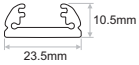

ARTBAR

Aluminium Profile

- ARTBAR aluminium profile ideal concealed lighting / decorative lighting / lighting behind plexiglass.
- Adjustable brackets.
- Available with 15° or 35° linear lens.

Image	Code	Description	Length	Design-Detail
	ELA.011	ARTBAR alum.prof. / Anodized	2m	
	LNS.010	LENS 15°/35°	2m	
	ELA.015	ALUMINIUM SLIDING BASE	2m	
	CAP.075	END CAP		
	CAP.076	FRONT CAP		
	ELA.008	STAINLESS STEEL HOLDER		
	ACC.048	BRACKET		