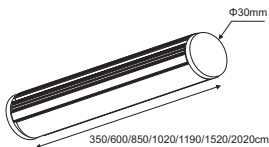

- ✓ Custom dimensions
- ✓ Custom luminaire colours
- ✓ Emergency version

LIGHTSOURCE BY
NICHIA

IP40

Model	Luminaire Colour	CCT	CRI	Type	Watt / Length	Voltage
ARTTUBE Surface <i>(ARTTUBE SF)</i>	Anodized (AN)	2000K (20N)	≥ 80 (80)	15° (15)	7W / 35cm (07W035)	24VDC (24)
		2500K (25N)		35° (35)	12.2W / 60cm (12W060)	
		2700K (27N)		Milky (ML)	17.5W / 85cm (17W085)	
ARTTUBE Pendant <i>(ARTTUBE PD)</i>		3000K (30N)		Transparent (TR)	21W / 102cm (21W102)	
		4000K (40N)		24.5W / 119cm (24W119)		
		4000K (40N)		31.5W / 152cm (31W152)		
		5700K (57N)		42W / 202cm (42W202)		

Ordering Code Example: ARTTUBE SF-AN-30N-80-ML-24W119-24

Surface with bracket

Pendant