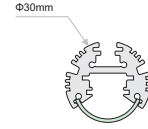

- ARTTUBE linear luminaire is available with 15° or 35° degrees.
- L90/B10 50000h
- 3 SDCM
- IP40

Lighting management options:
On-Off/DALI/0..10V/1..10V/DMX512/PHASE CUT/IR/RF/PUSH BUTTON/Bluetooth

Available upon request:

- ✓ Custom dimensions
- ✓ Custom luminaire colours
- ✓ Emergency version

LIGHTSOURCE BY
NICHIA

IP40

Model	Luminaire Colour	CCT	CRI	Type	Watt / Length	Voltage
ARTTUBE Surface <i>(ARTTUBE SF)</i>	Anodized (AN)	2000K (20N)	≥ 80 (80)	15° (15)	7W / 35cm (07W035)	24VDC (24)
		2500K (25N)		35° (35)	12.2W / 60cm (12W060)	
		2700K (27N)		Milky (ML)	17.5W / 85cm (17W085)	
ARTTUBE Pendant <i>(ARTTUBE PD)</i>		3000K (30N)		Transparent (TR)	21W / 102cm (21W102)	
		4000K (40N)		24.5W / 119cm (24W119)		
		4000K (40N)		31.5W / 152cm (31W152)		
		5700K (57N)		42W / 202cm (42W202)		

Ordering Code Example: ARTTUBE SF-AN-30N-80-ML-24W119-24

Surface with bracket

Pendant