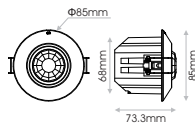

Bluetooth

- Controlled with Casambi app which can be downloaded free of charge from Apple App Store and Google Play Store.
- Ambient light control and presence detection.
- Detection range mounted at height of 3 meters Φ 8meters.
- Detection angle 53°.
- Light measurement at sensor head 1-2000lx (+- 20%).

Code	Supply Voltage	Mounting Height	Control	Dimensions	IP Rate
SNR.000	220-240VAC 50/60Hz	4m max.	Casambi app. Bluetooth 4.0 protocol	Recessed Φ 85x73.3mm Surface mounted Φ 85x73.3mm	IP20

Recessed

ACC.993