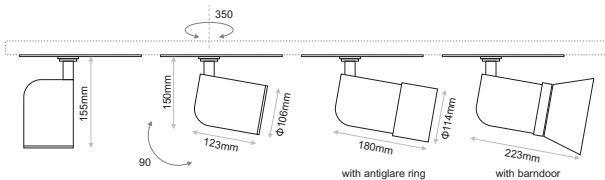

Honeycomb

Antiglare Ring

Barndoor Teatro

Barndoor Standard

Model (LED Power)	CCT*	CR180 LED Source	CR190 LED Source	CR197 LED Source	Beam Angle	Type	Colour	Dimming Option	Accessories	
		80 (80)	90 (90)	97 (97)						
<b>CALLISTO X 31.3W</b> (CALLISTO X31)	2700K (27B)	4510lm	3721lm	3298lm	18° (18)	Adjustable (AD)	White (WH)	Non-Dimmable (ND)	Standard	(0-1)
	3000K (30B)	4792lm	3890lm	3524lm	31° (31)		Black (BL)	DALI (DL)	Honeycomb	(1-1)
	4000K (40B)	4933lm	4115lm	-	44° (44)		Phase Cut** (Trailing Edge Dimmer) (PC)			(XX)
	5700K (57B)	4792lm	-	-	59° (59)		Local Dimming** (LD)	<b>EXTRAS</b>		
								No Extras (0)	(0)	
								Antiglare Ring Black (1)	(1)	
								Antiglare Ring White (2)	(2)	
								Barndoor Teatro Black (3)	(3)	
								Barndoor Teatro White (4)	(4)	
								Barndoor Standard Black (5)	(5)	
								Barndoor Standard White (6)	(6)	
<b>CALLISTO X 37.1W</b> (CALLISTO X37)	2700K (27B)	5199lm	4289lm	3802lm						
	3000K (30B)	5524lm	4484lm	4062lm						
	4000K (40B)	5687lm	4744lm	-						
	5700K (57B)	5524lm	-	-						