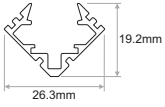

- CORNER ECO aluminium profile suitable for low cost installation in corners.
- Available with milky cover.

Image	Code	Description	Length	Design-Detail
	PRF.160	CORNER ECO alum.prof. / Anodized	2m	
	COV.051	MILKY COVER for CORNER ECO	2m	
	CAP.150 CAP.158	FRONT CAP for CORNER ECO END CAP for CORNER ECO		
	ACC.370	STAINLESS STEEL HOLDER		