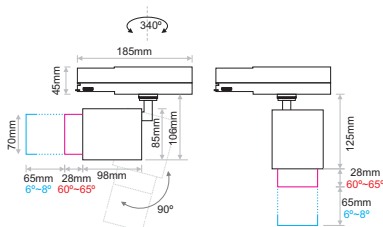

- FERIA series of tracklights consists of four models. FERIA Zoom F is the last model.
- It is ideal for museum lighting.
- Adjustable 340° on the horizontal plane & 90° on the vertical plane.
- Adjustable beam angle: 6° (min) – 60° (max)
- Available in White or Black Colour.
- Available accessory: barn door
- 3 circuit track adaptor.
- L90/B10 50.000h
- 3 SDCM

Model (LED Power)	CCT*	CRI80 LED Source	CRI90 LED Source	Beam Angle	Type	Colour	Dimming Option
		80 (80)	90 (90)				
<b>FERIA ZOOM F 17.7W</b> (FERIA ZOOM F18)	2700K (27B) 3000K (30B) 4000K (40B) 5700K (57B)	2190lm 2330lm 2400lm 2330lm	1810lm 1890lm 2000lm -	Adjustable 6°(min)-60°(max)	Adjustable (AD)	White (WH) Black (BL)	Non-Dimmable (ND) DALI (DL) Phase Cut (PC) (Trailing Edge Dimmer) Local Dimming (LD)
<b>FERIA ZOOM F 25.3W</b> (FERIA ZOOM F25)	2700K (27B) 3000K (30B) 4000K (40B) 5700K (57B)	3375lm 3585lm 3690lm 3585lm	2785lm 2911lm 3080lm -	Adjustable 8°(min)-65°(max)			

\* Available in 3500K, 5000K and 6500K upon request

Ordering Code Example: FERIA ZOOM F25-30B-90-AD-WH-DL

Adjustable beam angle

60°max (17.7W)    6°min (17.7W)  
65°max (25.3W)    8°min (25.3W)