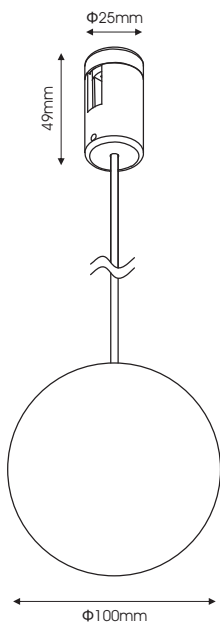

# FORMA FLEX SPHERE PENDANT 4W

Installation Manual

1

**Attention**  
Switch off the main power.

2

3

4

5