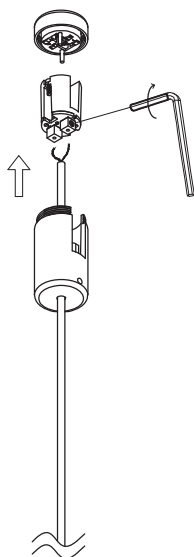

# FORMA FLEX SPHERE PENDANT 4W

Installation Manual

1

**Attention**  
Switch off the main power.

2

3

4

5