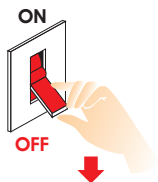

# FORMA FLEX SPHERE PENDANT 4W

Installation Manual

1

**Attention**  
Switch off the main power.

2

3

4

5