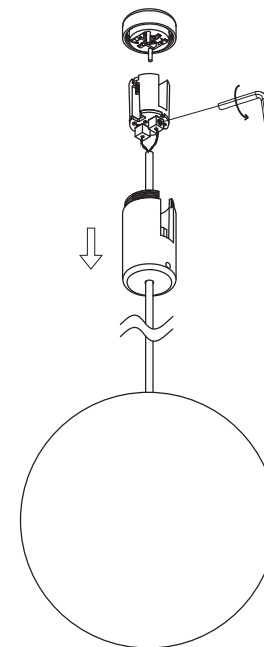

# FORMA FLEX SPHERE PENDANT 4W

Installation Manual

1

**Attention**  
Switch off the main power.

2

3

4

5