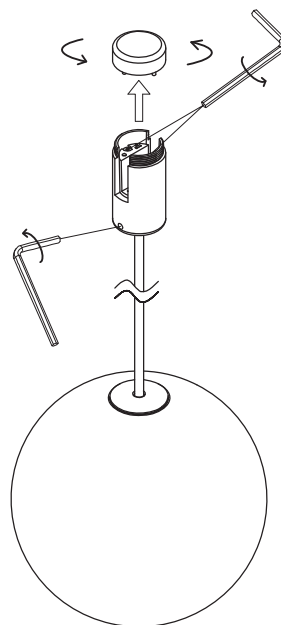

# FORMA FLEX SPHERE PENDANT 4W

Installation Manual

1

**Attention**  
Switch off the main power.

2

3

4

5