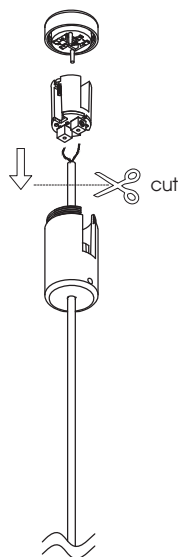

# FORMA FLEX SPHERE PENDANT 4W

Installation Manual

1

**Attention**  
Switch off the main power.

2

3

4

5