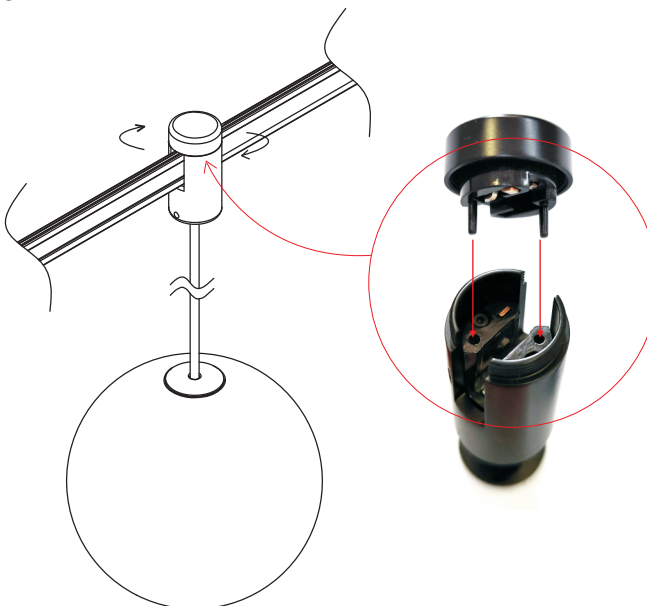

# FORMA FLEX SPHERE PENDANT 4W

Installation Manual

1

**Attention**  
Switch off the main power.

2

3

4

5