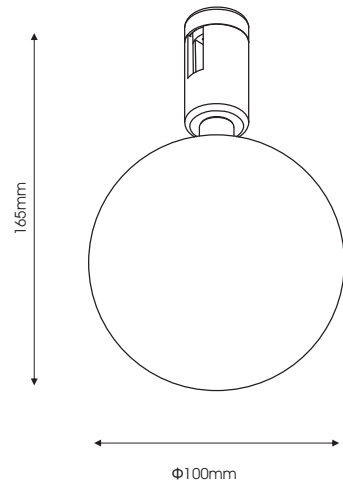

**FORMA FLEX**  
**SPHERE SPOT 4W**  
Installation Manual

1

**Attention**  
Switch off the main power.

2

3