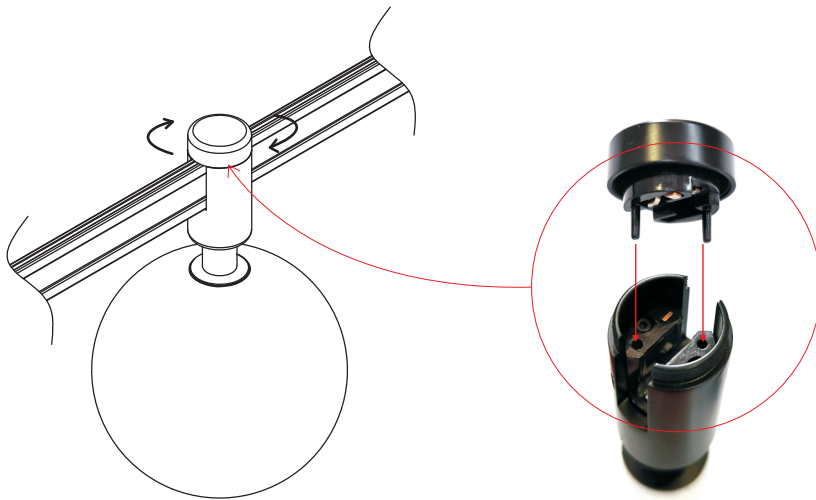

**FORMA FLEX**  
**SPHERE SPOT 4W**  
Installation Manual

1

**Attention**  
Switch off the main power.

2

3