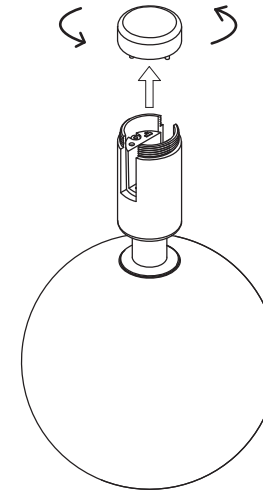

**FORMA FLEX**  
**SPHERE SPOT 4W**  
Installation Manual

1

**Attention**  
Switch off the main power.

2

3