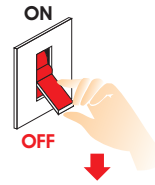

**FORMA FLEX**  
**SPHERE SPOT 4W**  
Installation Manual

1

**Attention**  
Switch off the main power.

2

3