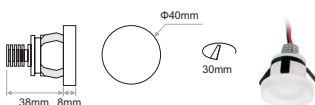

Code	Model	No.LED	CCT*	Watt / Current**	Dimensions	Beam Angle	Finish	
ALI.222 ALI.223	FRAME	1	3000K 5600K	1W / 350mA	Φ40x46mm	Diffused	Frost Diffuser	Dimmable
ALI.224 ALI.225	FRAME SQUARE		3000K 5600K		40x40x46mm			

*Other colours available upon request.
**Adjustable intensity with ELECTRON dimmable constant current LED drivers.

FRAME