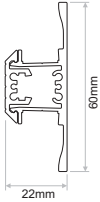

- LIGUA 2 aluminium profile is ideal for linear decorative wall application.
- Possibility of creating 90° vertical or 90° horizontal.
- Special design and construction to meet the most demanding lighting designs.
- Available also in black, white or different RAL colours upon request.

Image	Code	Description	Length	Design-Detail
	PRF.103	LIGUA 2 alum.prof. / Anodized	2m	
	PRF.104	LIGUA 2 mounting alum.prof. / Anodized	2m	
	COV.018 COV.017 COV.007	POLYCARBONATE CLEAR COVER POLYCARBONATE OPAL COVER PMMA FROSTED COVER	2m 2m 2m	
	CAP.113 CAP.114	FRONT CAP for LIGUA 2 END CAP for LIGUA 2		
	ACC.056	EXTENSION LINE		
	ACC.057	90° CORNER EXTENSION for PRF.108		
	ACC.105	90° CORNER EXTENSION for PRF.109 and PRF.110		
PREFABRICATED CORNERS 90° FOR LIGUA 2				
	PRF.108	VERTICAL		
	PRF.109	HORIZONTAL-N		
	PRF.110	HORIZONTAL-I		