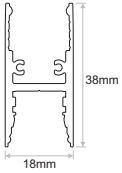

Pendant

Image	Code	Description	Length	Design-Detail
	PRF.082	LINILINE PENDANT alum.prof. / Anodized	2m	
	PRF.084	LINILINE TOP COVER alum.prof. / Anodized	2m	
	PRF.117	SLIDING BASE alum.prof. / Anodized	2m	 
	COV.033	PMMA LENS COVER Note: At 70° only 10mm LED strip width	2m	 
	COV.004 COV.005 COV.006	PMMA CLEAR COVER PMMA FROSTED COVER PMMA SATIN COVER	2m 2m 2m	 
	CAP.014	END CAP ALUM.		
	ACC.191* ACC.233*	CEILING SUSPENSION 150cm CEILING SUSPENSION 300cm * Note: 2pcs needed for each luminaire		
	PRH.085	CANOPY SURFACE LIGHT GREY		
	PRH.086	CANOPY RECESSED LIGHT GREY		
	PRH.087	CANOPY TRIMLESS LIGHT GREY		
	PRH.037	CABLE RESTRAINT ON WIRE ROPE Note: 2pcs for 150cm & 3pcs for 300cm ceiling suspension		
	PRH.038	CABLE GLAND FOR LINILINE PENDANT		
	PRH.099	LINE ALIGNMENT		