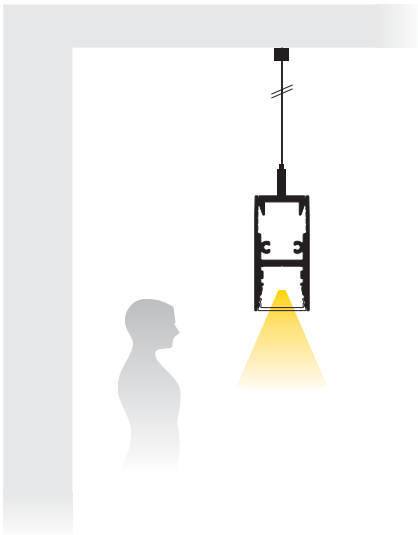

LINILINE PENDANT

Aluminium Profile

- Liniline pendant aluminium profile.
- Special design and construction to meet the most demanding lighting designs.
- Variety of accessories.
- Available either with lens or with cover (clear, frosted, satin).
- Available also in black, white or different RAL colours upon request.

Pendant

Image	Code	Description	Length	Design-Detail
	PRF.082	LINILINE PENDANT alum.prof. / Anodized	2m	
	PRF.084	LINILINE TOP COVER alum.prof. / Anodized	2m	
	PRF.117	SLIDING BASE alum.prof. / Anodized	2m	 
	COV.033	PMMA LENS COVER Note: At 70° only 10mm LED strip width	2m	 
	COV.004 COV.005 COV.006	PMMA CLEAR COVER PMMA FROSTED COVER PMMA SATIN COVER	2m 2m 2m	 
	CAP.014	END CAP ALUM.		
	ACC.191* ACC.233*	CEILING SUSPENSION 150cm CEILING SUSPENSION 300cm * Note: 2pcs needed for each luminaire		
	PRH.085	CANOPY SURFACE LIGHT GREY		
	PRH.086	CANOPY RECESSED LIGHT GREY		
	PRH.087	CANOPY TRIMLESS LIGHT GREY		
	PRH.037	CABLE RESTRAINT ON WIRE ROPE Note: 2pcs for 150cm & 3pcs for 300cm ceiling suspension		
	PRH.038	CABLE GLAND FOR LINILINE PENDANT		
	PRH.099	LINE ALIGNMENT		