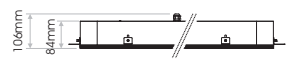

Model	Luminaire Colour	CCT	Watt / Diameter	CRI* LED Source	CRI* LED Source	Type	Voltage	Dimming Option	Extras		
<b>LOOP Trimless High Power</b> (LOOP TR HP)	White (WH)	3000K (30)	<b>HIGH POWER</b>			≥ 80 (80)	≥ 80 (80)	Opal (OP)	230VAC (230)	Non Dimmable (ND)	<b>Fuction</b> Standard (0) Emergency (1)
			17.6W / 30x30cm (18W3030)	2660lm	2780lm	Low Glare (LG)**					
			39.5W / 45x45cm (40W4545)	5860lm	6160lm						
			75W / 59x59cm (75W5959)	10720lm	11270lm						
			153.5W / 86x86cm (154W8686)	22150lm	23290lm						
			272.8W / 113x113cm (273W113113)	39380lm	41400lm						
			426.3W / 140x140cm (426W140140)	61540lm	64700lm						
<b>LOOP Trimless High Efficiency</b> (LOOP TR HE)	White (WH)	3000K (30)	<b>HIGH EFFICIENCY</b>			≥ 80 (80)	≥ 80 (80)	Opal (OP)	230VAC (230)	Non Dimmable (ND)	<b>Fuction</b> Standard (0) Emergency (1)
			6.6W / 30x30cm (07W3030)	1130lm	1180lm	Low UGR (LU)**					
			13.4W / 45x45cm (13W4545)	2250lm	2370lm						
			25.9W / 59x59cm (26W5959)	4200lm	4410lm						
			58.3W / 86x86cm (58W8686)	9450lm	9930lm						
			103.7W / 113x113cm (104W113113)	16790lm	17650lm						
			162W / 140x140cm (162W140140)	26230lm	27580lm						