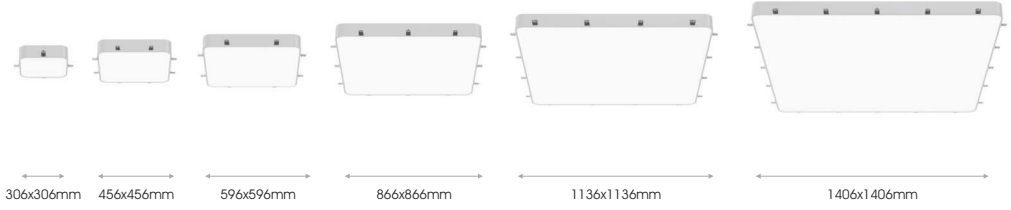

LOOP Trimless

HIGH POWER	18W	40W	75W	154W	273W	426W
HIGH EFFICIENCY	7W	13W	26W	58W	104W	162W
Weight	1.55Kgs	3.46Kgs	6.24Kgs	11.70Kgs	18.80Kgs	28Kgs

HIGH POWER

HIGH EFFICIENCY