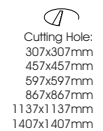

# LOOP TR (Trimless)

- LOOP is a complete series of square with rounded corners luminaires available for surface, pendant, recessed and trimless application.
- The trimless version offers an elegant aesthetically solution for small and large scale projects.
- It consists of two models: High Power and High Efficiency.
- It is offered with a Low Glare (UGR<21.8\*) as an option in the High Power model.
- It is offered with a Low UGR (UGR<18.6\*) as an option in the High Efficiency model.
- Luminaire material: Aluminium.
- Cover material: PMMA
- Powder Coated: White (RAL9003)
- Custom luminaire colours also available on request.
- Low tolerances for colour temperature (MacAdam 3).
- Lumen maintenance L80/B10 50.000h
- Emergency Function capability, (3 hours, with build-in rechargeable battery).
- Indoor Use: IP40

Model	Luminaire Colour	CCT	Watt / Diameter	CRI* LED Source	CRI* LED Source	Type	Voltage	Dimming Option	Extras		
<b>LOOP Trimless High Power</b> (LOOP TR HP)	White (WH)	3000K (30)	<b>HIGH POWER</b>			≥ 80 (80)	≥ 80 (80)	Opal (OP)	230VAC (230)	Non Dimmable (ND)	<b>Fuction</b> Standard (0) Emergency (1)
			17.6W / 30x30cm (18W3030)	2660lm	2780lm	Low Glare (LG)**					
			39.5W / 45x45cm (40W4545)	5860lm	6160lm						
			75W / 59x59cm (75W5959)	10720lm	11270lm						
			153.5W / 86x86cm (154W8686)	22150lm	23290lm						
			272.8W / 113x113cm (273W113113)	39380lm	41400lm						
			426.3W / 140x140cm (426W140140)	61540lm	64700lm						
<b>LOOP Trimless High Efficiency</b> (LOOP TR HE)	White (WH)	3000K (30)	<b>HIGH EFFICIENCY</b>			≥ 80 (80)	≥ 80 (80)	Opal (OP)	230VAC (230)	Non Dimmable (ND)	<b>Fuction</b> Standard (0) Emergency (1)
			6.6W / 30x30cm (07W3030)	1130lm	1180lm	Low UGR (LU)**					
			13.4W / 45x45cm (13W4545)	2250lm	2370lm						
			25.9W / 59x59cm (26W5959)	4200lm	4410lm						
			58.3W / 86x86cm (58W8686)	9450lm	9930lm						
			103.7W / 113x113cm (104W113113)	16790lm	17650lm						
			162W / 140x140cm (162W140140)	26230lm	27580lm						