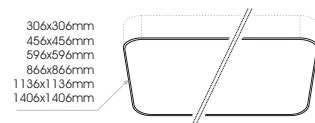

# LOOP TR (Trimless)

- LOOP is a complete series of square with rounded corners luminaires available for surface, pendant, recessed and trimless application.
- The trimless version offers an elegant aesthetically solution for small and large scale projects.
- It consists of two models: High Power and High Efficiency.
- It is offered with a Low Glare (UGR<21.8\*) as an option in the High Power model.
- It is offered with a Low UGR (UGR<18.6\*) as an option in the High Efficiency model.
- Luminaire material: Aluminium.
- Cover material: PMMA
- Powder Coated: White (RAL9003)
- Custom luminaire colours also available on request.
- Low tolerances for colour temperature (MacAdam 3).
- Lumen maintenance L80/B10 50.000h
- Emergency Function capability, (3 hours, with build-in rechargeable battery).
- Indoor Use: IP40

Model	Luminaire Colour	CCT	Watt / Diameter	CRI* LED Source	CRI* LED Source	Type	Voltage	Dimming Option	Extras		
<b>LOOP Trimless High Power</b> (LOOP TR HP)	White (WH)	3000K (30)	<b>HIGH POWER</b>			≥ 80 (80)	≥ 80 (80)	Opal (OP)	230VAC (230)	Non Dimmable (ND)	<b>Fuction</b> Standard (0) Emergency (1)
			17.6W / 30x30cm (18W3030)	2660lm	2780lm	Low Glare (LG)**					
			39.5W / 45x45cm (40W4545)	5860lm	6160lm						
			75W / 59x59cm (75W5959)	10720lm	11270lm						
			153.5W / 86x86cm (154W8686)	22150lm	23290lm						
			272.8W / 113x113cm (273W113113)	39380lm	41400lm						
			426.3W / 140x140cm (426W140140)	61540lm	64700lm						
<b>LOOP Trimless High Efficiency</b> (LOOP TR HE)	White (WH)	3000K (30)	<b>HIGH EFFICIENCY</b>			≥ 80 (80)	≥ 80 (80)	Opal (OP)	230VAC (230)	Non Dimmable (ND)	<b>Fuction</b> Standard (0) Emergency (1)
			6.6W / 30x30cm (07W3030)	1130lm	1180lm	Low UGR (LU)**					
			13.4W / 45x45cm (13W4545)	2250lm	2370lm						
			25.9W / 59x59cm (26W5959)	4200lm	4410lm						
			58.3W / 86x86cm (58W8686)	9450lm	9930lm						
			103.7W / 113x113cm (104W113113)	16790lm	17650lm						
			162W / 140x140cm (162W140140)	26230lm	27580lm						