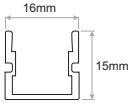

## Aluminium Profile

- MIDI U aluminium profile is a linear profile for surface installation.
- Available also in black, white or different RAL colours upon request.

Image	Code	Description	Length	Design-Detail
	<b>PRF.014</b>	MIDI U alum.prof. / Anodized	2m	
	<b>COV.023</b> <b>COV.024</b> <b>COV.025</b> <b>COV.026</b> <b>COV.038</b>	POLYCARBONATE MILKY COVER POLYCARBONATE MILKY SATIN COVER POLYCARBONATE RULED COVER POLYCARBONATE CLEAR COVER POLYCARBONATE BLACK SATIN COVER	2m 2m 2m 2m 2m	
	<b>COV.018</b> <b>COV.017</b> <b>COV.007</b>	POLYCARBONATE CLEAR COVER POLYCARBONATE OPAL COVER PMMA FROSTED COVER	2m 2m 2m	
	<b>CAP.061</b> <b>CAP.060</b>	FRONT CAP for MIDI U with COV.023-024-025-026-038 END CAP for MIDI U with COV.023-024-025-026-038		
	<b>CAP.072</b> <b>CAP.071</b>	FRONT CAP for MIDI U with COV.017-018-007 END CAP for MIDI U with COV.017-018-007		
	<b>PRH.001</b>	HOLDER		