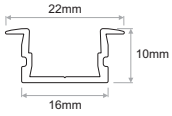

- MINI U RESECCED aluminium profile has extra low depth and is ideal for furniture.
- Available also in black, white or different RAL colours upon request.

Image	Code	Description	Length	Design-Detail
	<b>PRF.133</b>	MINI U RECESSED alum.prof. / Anodized	2m	
	<b>COV.023</b> <b>COV.024</b> <b>COV.025</b> <b>COV.026</b> <b>COV.038</b>	POLYCARBONATE MILKY COVER POLYCARBONATE MILKY SATIN COVER POLYCARBONATE RULED COVER POLYCARBONATE CLEAR COVER POLYCARBONATE BLACK SATIN COVER	2m 2m 2m 2m 2m	
	<b>CAP.142</b>	END CAP for MINI U RECESSED with COV.023-024-025-026-038		
	<b>PRH.001</b>	HOLDER		