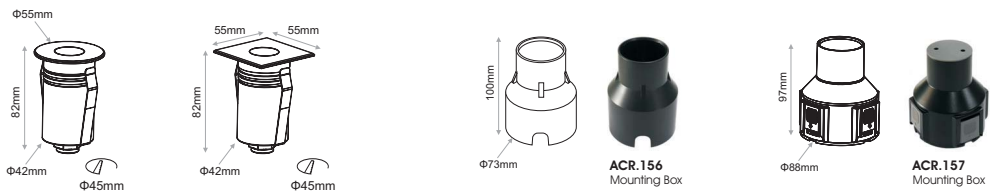

IP67

OSCAR

Model	Type	CCT	CRI80, CRI90 LED Source		Beam Angle	Colour	Dimming Option*
OSCAR 2.5W <i>(OSCAR 3)</i>	Round (RD)	2700K (27)	275lm	245lm	17° (17)	Stainless Steel (SS)	24VDC PWM Dimmable (24)
	Square (SQ)	3000K (30)	295lm	260lm	35° (35)	Brass (BR)	
		4000K (40)	315lm	280lm	60° (60)		
		5000K (50)	330lm	295lm			

*Maximum parallel connection up to 15pcs per PWM dimmer.

Ordering Code Example: OSCAR 3-RD-30-80-35-SS-24

IP67

OSCAR MINI

Model	Type	CCT	CRI80, CRI90 LED Source		Beam Angle	Colour	Dimming Option*
OSCAR MINI 1W <i>(OSCAR MINI 1)</i>	Round (RD)	2700K (27)	120lm	105lm	17° (17)	Stainless Steel (SS)	24VDC PWM Dimmable (24)
	Square (SQ)	3000K (30)	125lm	110lm	25° (25)	Brass (BR)	
		4000K (40)	135lm	120lm	35° (35)		
		5000K (50)	140lm	125lm			

*Maximum parallel connection up to 15pcs per PWM dimmer.

Ordering Code Example: OSCAR MINI 1-RD-30-80-35-SS-24

OSCAR