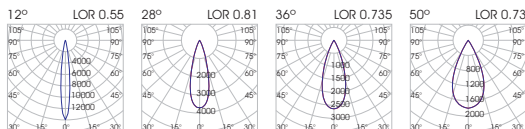

Inner ring colour:
BLACK