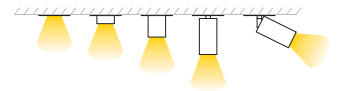

- Reform 30 is a complete series of miniaturized downlights available recessed, trimless or surface.
- It is available in round form.
- Power consumption: 3watt and 6watt.
- Beam angle varies from 12 to 50 degrees.
- Accessories available: honeycomb.
- Luminaire material: aluminium construction/ PC parts.
- It is offered in white and/or black colour as standard but RAL colours also are available on request.
- Emergency kit and battery replacement accessibility of emergency kit should be considered as the kit does not pass through the Recessed luminaire cutout.
- 3 SDCM
- L90/B10 50000h
- Low UGR ensuring visual comfort (UGR<14 /black inner ring).

Model	LED Power	CCT*	CR180, CR190 LED Source	Beam Angle	Type	Luminaire Colour	Dimming Option	Accessories
			80 (80) 90 (90)					
REFORM 30 IN-OUT Recessed <i>(REFORM 30 IO RC)</i>	3W (3)	2700K (27C)	310lm 250lm	12° (12)	Adjustable (AD)	[XXX] Base White (W) Black (B) Spot White (W) Black (B) Inner Ring White (W) Black (B)	Without Driver (00)	[XX] Standard Honeycomb (0) Softening lens (2) Extras No Extras (0) Emergency (1)
		3000K (30C)	310lm 265lm				Non Dimmable (ND)	
		4000K (40C)	330lm 290lm				Analogue (1-10V) (A1)	
		5000K (50C)	360lm 310lm				DMX (DX)	
	5.8W (6)	2700K (27C)	615lm 500lm	28° (28) 36° (36) 50° (50)			DALI (DL)	
3000K (30C)		615lm 530lm	Push Button (PB)					
4000K (40C)		665lm 575lm	Phase Cut (PC)					
5000K (50C)		715lm 615lm	Wireless ** (WL)					
	3W (3)	2700K (27C)	396lm 320lm	28° (28) 36° (36) 50° (50)				
3000K (30C)		396lm 342lm						
4000K (40C)		428lm 369lm						
5000K (50C)		428lm 396lm						
	6.3W (6)	2700K (27C)	669lm 540lm	28° (28) 36° (36) 50° (50)				
3000K (30C)		669lm 577lm						
4000K (40C)		722lm 623lm						
5000K (50C)		722lm 669lm						