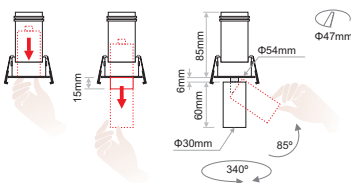

- Reform 30 is a complete series of miniaturized downlights available recessed, trimless or surface.
- It is available in round form.
- Power consumption: 3watt and 6watt.
- Beam angle varies from 12 to 50 degrees.
- Accessories available: honeycomb.
- Luminaire material: aluminium construction/ PC parts.
- It is offered in white and/or black colour as standard but RAL colours also are available on request.
- Emergency kit and battery replacement accessibility of emergency kit should be considered as the kit does not pass through the Recessed luminaire cutout.
- 3 SDCM
- L90/B10 50000h
- Low UGR ensuring visual comfort (UGR<14 /black inner ring).

Model	LED Power	CCT*	CR180, CR190 LED Source	Beam Angle	Type	Luminaire Colour	Dimming Option	Accessories
			80 (80) 90 (90)					
REFORM 30 IN-OUT Recessed <i>(REFORM 30 IO RC)</i>	3W (3)	2700K (27C)	310lm 250lm	12° (12)	Adjustable (AD)	[XXX] Base White (W) Black (B) Spot White (W) Black (B) Inner Ring White (W) Black (B)	Without Driver (00)	[XX] Standard Honeycomb (0) Softening lens (2) Extras No Extras (0) Emergency (1)
		3000K (30C)	310lm 265lm				Non Dimmable (ND)	
		4000K (40C)	330lm 290lm				Analogue (1-10V) (A1)	
		5000K (50C)	360lm 310lm				DMX (DX)	
	5.8W (6)	2700K (27C)	615lm 500lm	28° (28) 36° (36) 50° (50)			DALI (DL)	
3000K (30C)		615lm 530lm	Push Button (PB)					
4000K (40C)		665lm 575lm	Phase Cut (PC)					
5000K (50C)		715lm 615lm	Wireless ** (WL)					
	3W (3)	2700K (27C)	396lm 320lm	28° (28) 36° (36) 50° (50)				
3000K (30C)		396lm 342lm						
4000K (40C)		428lm 369lm						
5000K (50C)		428lm 396lm						
	6.3W (6)	2700K (27C)	669lm 540lm	28° (28) 36° (36) 50° (50)				
3000K (30C)		669lm 577lm						
4000K (40C)		722lm 623lm						
5000K (50C)		722lm 669lm						