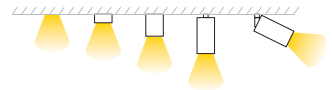

- Reform 30 is a complete series of miniaturized downlights available recessed, trimless or surface.
- It is available in round form.
- Power consumption: 3 watt and 6 watt.
- Beam angle varies from 12 to 50 degrees.
- Accessories available: honeycomb.
- Luminaire material: aluminium construction/ PC parts.
- It is offered in white and/or black colour as standard but RAL colours also are available on request.
- Driver, Emergency kit, battery replacement accessibility of emergency kit should be considered as the kit does not pass through the Trimless luminaire cutout.
- 3 SDCM
- L90/B10 50000h
- Low UGR ensuring visual comfort (UGR<14 /black inner ring).
- Constant current 350mA @3W / 700mA @ 6.3W.

Model	LED Power	CCT*	CRI80, CRI90 LED Source		Beam Angle	Type	Luminaire Colour	Dimming Option	Accessories
			80 (80)	90 (90)					
REFORM 30 IN-OUT Trimless <i>(REFORM 30 IO TR)</i>	3W (3)	2700K (27C)	310lm	250lm	12° (12)	Adjustable (AD)	(XXX) ↑ Base White (W) Black (B) Spot White (W) Black (B) Inner Ring White (W) Black (B)	Without Driver (00)	(XX)
		3000K (30C)	310lm	265lm					
		4000K (40C)	330lm	290lm					
		5000K (50C)	360lm	310lm					
	5.8W (6)	2700K (27C)	615lm	500lm	28° (28)				
		3000K (30C)	615lm	530lm					
		4000K (40C)	665lm	575lm					
		5000K (50C)	715lm	615lm					
	3W (3)	2700K (27C)	396lm	320lm	36° (36)				
		3000K (30C)	396lm	342lm					
		4000K (40C)	428lm	369lm					
		5000K (50C)	428lm	396lm					
6.3W (6)	2700K (27C)	669lm	540lm	50° (50)					
	3000K (30C)	669lm	577lm						
	4000K (40C)	722lm	623lm						
	5000K (50C)	722lm	669lm						

\* Models with CCTs of 3500K, 5000K & 6500K are available upon request.

Ordering Code Example: REFORM 30 IO TR-3-40C-80-36-AD-WWB-00-10

Inner ring colour:  
BLACK

Inner ring colour:  
WHITE