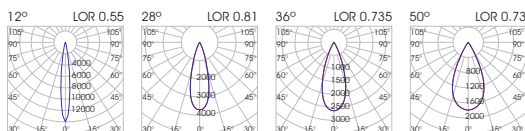

- Reform 30 is a complete series of miniaturized downlights available recessed, trimless or surface.
- It is available in round form.
- Power consumption: 3 watt and 6 watt.
- Beam angle varies from 12 to 50 degrees.
- Accessories available: honeycomb.
- Luminaire material: aluminium construction/ PC parts.
- It is offered in white and/or black colour as standard but RAL colours also are available on request.
- Driver, Emergency kit, battery replacement accessibility of emergency kit should be considered as the kit does not pass through the Trimless luminaire cutout.
- 3 SDCM
- L90/B10 50000h
- Low UGR ensuring visual comfort (UGR<14 /black inner ring).
- Constant current 350mA @3W / 700mA @ 6.3W.

Model	LED Power	CCT*	CRI80, CRI90 LED Source		Beam Angle	Type	Luminaire Colour	Dimming Option	Accessories
			80 (80)	90 (90)					
REFORM 30 IN-OUT Trimless <i>(REFORM 30 IO TR)</i>	3W (3)	2700K (27C)	310lm	250lm	12° (12)	Adjustable (AD)	(XXX) ↑ Base White (W) Black (B) Spot White (W) Black (B) Inner Ring White (W) Black (B)	Without Driver (00)	(XX)
		3000K (30C)	310lm	265lm					
		4000K (40C)	330lm	290lm					
		5000K (50C)	360lm	310lm					
	5.8W (6)	2700K (27C)	615lm	500lm	28° (28)				
		3000K (30C)	615lm	530lm					
		4000K (40C)	665lm	575lm					
		5000K (50C)	715lm	615lm					
	3W (3)	2700K (27C)	396lm	320lm	36° (36)				
		3000K (30C)	396lm	342lm					
		4000K (40C)	428lm	369lm					
		5000K (50C)	428lm	396lm					
6.3W (6)	2700K (27C)	669lm	540lm	50° (50)					
	3000K (30C)	669lm	577lm						
	4000K (40C)	722lm	623lm						
	5000K (50C)	722lm	669lm						

\* Models with CCTs of 3500K, 5000K & 6500K are available upon request.

Ordering Code Example: REFORM 30 IO TR-3-40C-80-36-AD-WWB-00-10

Inner ring colour:  
BLACK

Inner ring colour:  
WHITE