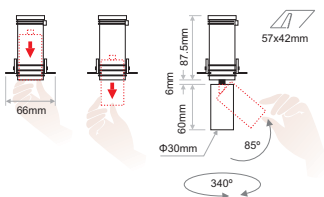

- Reform 30 is a complete series of miniaturized downlights available recessed, trimless or surface.
- It is available in round form.
- Power consumption: 3 watt and 6 watt.
- Beam angle varies from 12 to 50 degrees.
- Accessories available: honeycomb.
- Luminaire material: aluminium construction/ PC parts.
- It is offered in white and/or black colour as standard but RAL colours also are available on request.
- Driver, Emergency kit, battery replacement accessibility of emergency kit should be considered as the kit does not pass through the Trimless luminaire cutout.
- 3 SDCM
- L90/B10 50000h
- Low UGR ensuring visual comfort (UGR<14 /black inner ring).
- Constant current 350mA @3W / 700mA @ 6.3W.

Model	LED Power	CCT*	CRI80, CRI90 LED Source		Beam Angle	Type	Luminaire Colour	Dimming Option	Accessories
			80 (80)	90 (90)					
REFORM 30 IN-OUT Trimless <i>(REFORM 30 IO TR)</i>	3W (3)	2700K (27C)	310lm	250lm	12° (12)	Adjustable (AD)	(XXX) ↑ Base White (W) Black (B) Spot White (W) Black (B) Inner Ring White (W) Black (B)	Without Driver (00)	(XX)
		3000K (30C)	310lm	265lm					
		4000K (40C)	330lm	290lm					
		5000K (50C)	360lm	310lm					
	5.8W (6)	2700K (27C)	615lm	500lm	28° (28)				
		3000K (30C)	615lm	530lm					
		4000K (40C)	665lm	575lm					
		5000K (50C)	715lm	615lm					
	3W (3)	2700K (27C)	396lm	320lm	36° (36)				
		3000K (30C)	396lm	342lm					
		4000K (40C)	428lm	369lm					
		5000K (50C)	428lm	396lm					
6.3W (6)	2700K (27C)	669lm	540lm	50° (50)					
	3000K (30C)	669lm	577lm						
	4000K (40C)	722lm	623lm						
	5000K (50C)	722lm	669lm						

\* Models with CCTs of 3500K, 5000K & 6500K are available upon request.

Ordering Code Example: REFORM 30 IO TR-3-40C-80-36-AD-WWB-00-10

Inner ring colour:  
BLACK

Inner ring colour:  
WHITE