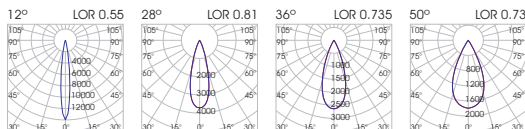

Model	LED Power	CCT*	CRI80, CRI90 LED Source	Beam Angle	Type	Luminaire Colour	Dimming Option	Accessories	
			80 (80) 90 (90)						
REFORM 30 Recessed <i>(REFORM 30 RC)</i>	3W (3)	2700K (27C)	310lm 250lm	12° (12)	Adjustable (AD)	Base White (W) Black (B) Spot White (W) Black (B) Inner Ring White (W) Black (B)	Without Driver (00)	(XXX) Standard (0) Honeycomb (1) Softening lens (2) Extras No Extras (0) Emergency (1)	
		3000K (30C)	310lm 265lm				Non Dimmable (ND)		
		4000K (40C)	330lm 290lm				Analogue (1-10V) (A1)		
		5000K (50C)	360lm 310lm				DMX (DX)		
	5.8W (6)	2700K (27C)	615lm 500lm	28° (28) 36° (36) 50° (50)			Spot White (W) Black (B)		DALI (DL)
		3000K (30C)	615lm 530lm				Push Button (PB)		
		4000K (40C)	665lm 575lm				Phase Cut (PC)		
		5000K (50C)	715lm 615lm				Wireless ** (WL)		
	3W (3)	2700K (27C)	396lm 320lm	28° (28) 36° (36) 50° (50)			Inner Ring White (W) Black (B)		
		3000K (30C)	396lm 342lm						
		4000K (40C)	428lm 369lm						
		5000K (50C)	428lm 396lm						
6.3W (6)	2700K (27C)	669lm 540lm	28° (28) 36° (36) 50° (50)						
	3000K (30C)	669lm 577lm							
	4000K (40C)	722lm 623lm							
	5000K (50C)	722lm 669lm							

* Models with CCTs of 3500K, 5000K & 6500K are available upon request.
** The wireless dimming option includes driver and Bluetooth dimming accessory.

Ordering Code Example: REFORM 30 RC-3-40C-80-36-AD-WWB-00-00

Inner ring colour:
BLACK