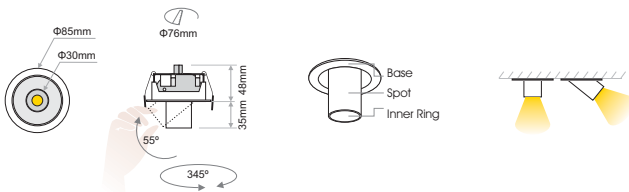

- Reform 30 is a complete series of miniaturized downlights available recessed, trimless or surface.
- It is available in round form.
- Power consumption: 3watt and 6watt.
- Beam angle varies from 12 to 50 degrees.
- Accessories available: honeycomb.
- Luminaire material: aluminium construction/ PC parts.
- It is offered in white and/or black colour as standard but RAL colours also are available on request.
- 3 SDCM
- L90/B10 50000h
- Low UGR ensuring visual comfort (UGR<14 /black inner ring).

Model	LED Power	CCT*	CRI80, CRI90 LED Source	Beam Angle	Type	Luminaire Colour	Dimming Option	Accessories	
			80 (80) 90 (90)						
REFORM 30 Recessed <i>(REFORM 30 RC)</i>	3W (3)	2700K (27C)	310lm 250lm	12° (12)	Adjustable (AD)	Base White (W) Black (B) Spot White (W) Black (B) Inner Ring White (W) Black (B)	Without Driver (00)	(XXX) Standard (0) Honeycomb (1) Softening lens (2) Extras No Extras (0) Emergency (1)	
		3000K (30C)	310lm 265lm				Non Dimmable (ND)		
		4000K (40C)	330lm 290lm				Analogue (1-10V) (A1)		
		5000K (50C)	360lm 310lm				DMX (DX)		
	5.8W (6)	2700K (27C)	615lm 500lm	28° (28) 36° (36) 50° (50)			Spot White (W) Black (B)		DALI (DL)
		3000K (30C)	615lm 530lm				Push Button (PB)		
		4000K (40C)	665lm 575lm				Phase Cut (PC)		
		5000K (50C)	715lm 615lm				Wireless ** (WL)		
	3W (3)	2700K (27C)	396lm 320lm	28° (28) 36° (36) 50° (50)			Inner Ring White (W) Black (B)		
		3000K (30C)	396lm 342lm						
		4000K (40C)	428lm 369lm						
		5000K (50C)	428lm 396lm						
6.3W (6)	2700K (27C)	669lm 540lm	28° (28) 36° (36) 50° (50)						
	3000K (30C)	669lm 577lm							
	4000K (40C)	722lm 623lm							
	5000K (50C)	722lm 669lm							

Inner ring colour:
BLACK

Inner ring colour:
WHITE