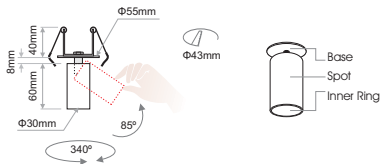

# REFORM 30 RC Spot

- Reform 30 is a complete series of miniaturized downlights available recessed, trimless or surface.
- It is available in round form.
- Power consumption: 3watt and 6watt.
- Beam angle varies from 12 to 50 degrees.
- Accessories available: honeycomb.
- Luminaire material: aluminium construction/ PC parts.
- It is offered in white and/or black colour as standard but RAL colours also are available on request.
- Emergency kit and battery replacement accessibility of emergency kit should be considered as the kit does not pass through the luminaire cutout.
- 3 SDCM
- L90/B10 50000h
- Low UGR ensuring visual comfort (UGR<14 /black inner ring).

Model	LED Power	CCT*	CRI80, CRI90 LED Source		Beam Angle	Type	Luminaire Colour	Dimming Option	Accessories
			80 (80)	90 (90)					
<b>REFORM 30 Recessed Spot</b> <i>(REFORM 30 RCSP)</i>	<b>3W</b> (3)	2700K (27C)	310lm	250lm	12° (12)	Adjustable (AD)	Base White (W) Black (B)  Spot White (W) Black (B)  Inner Ring White (W) Black (B)	Without Driver (00) Non Dimmable (ND) Analogue (1-10V) (A1) DMX (DX) DALI (DL) Push Button (PB) Phase Cut (PC) Wireless ** (WL)	Standard (0) Honeycomb (1) Softening lens (2)  Extras No Extras (0) Emergency (1)
		3000K (30C)	310lm	265lm					
		4000K (40C)	330lm	290lm					
		5000K (50C)	360lm	310lm					
	<b>5.8W</b> (6)	2700K (27C)	615lm	500lm	12° (12)				
		3000K (30C)	615lm	530lm					
		4000K (40C)	665lm	575lm					
	<b>3W</b> (3)	2700K (27C)	396lm	320lm	28° (28)				
		3000K (30C)	396lm	342lm					
		4000K (40C)	428lm	369lm					
		5000K (50C)	428lm	396lm					
	<b>6.3W</b> (6)	2700K (27C)	669lm	540lm	36° (36)				
3000K (30C)		669lm	577lm						
4000K (40C)		722lm	623lm						
<b>3W</b> (3)	2700K (27C)	396lm	320lm	50° (50)					
	3000K (30C)	396lm	342lm						
	4000K (40C)	428lm	369lm						
	5000K (50C)	428lm	396lm						
<b>6.3W</b> (6)	2700K (27C)	669lm	540lm	50° (50)					
	3000K (30C)	669lm	577lm						
	4000K (40C)	722lm	623lm						

Inner ring colour:  
**BLACK**

Inner ring colour:  
**WHITE**