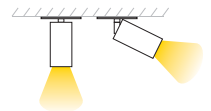

REFORM 30 RC Spot

- Reform 30 is a complete series of miniaturized downlights available recessed, trimless or surface.
- It is available in round form.
- Power consumption: 3watt and 6watt.
- Beam angle varies from 12 to 50 degrees.
- Accessories available: honeycomb.
- Luminaire material: aluminium construction/ PC parts.
- It is offered in white and/or black colour as standard but RAL colours also are available on request.
- Emergency kit and battery replacement accessibility of emergency kit should be considered as the kit does not pass through the luminaire cutout.
- 3 SDCM
- L90/B10 50000h
- Low UGR ensuring visual comfort (UGR<14 /black inner ring).

Model	LED Power	CCT*	CRI80, CRI90 LED Source		Beam Angle	Type	Luminaire Colour	Dimming Option	Accessories
			80 (80)	90 (90)					
REFORM 30 Recessed Spot <i>(REFORM 30 RCSP)</i>	3W (3)	2700K (27C)	310lm	250lm	12° (12)	Adjustable (AD)	Base White (W) Black (B) Spot White (W) Black (B) Inner Ring White (W) Black (B)	Without Driver (00) Non Dimmable (ND) Analogue (1-10V) (A1) DMX (DX) DALI (DL) Push Button (PB) Phase Cut (PC) Wireless ** (WL)	Standard (0) Honeycomb (1) Softening lens (2) Extras No Extras (0) Emergency (1)
		3000K (30C)	310lm	265lm					
		4000K (40C)	330lm	290lm					
		5000K (50C)	360lm	310lm					
	5.8W (6)	2700K (27C)	615lm	500lm	12° (12)				
		3000K (30C)	615lm	530lm					
		4000K (40C)	665lm	575lm					
	3W (3)	2700K (27C)	396lm	320lm	28° (28)				
		3000K (30C)	396lm	342lm					
		4000K (40C)	428lm	369lm					
		5000K (50C)	428lm	396lm					
	6.3W (6)	2700K (27C)	669lm	540lm	36° (36)				
3000K (30C)		669lm	577lm						
4000K (40C)		722lm	623lm						
3W (3)	2700K (27C)	396lm	320lm	50° (50)					
	3000K (30C)	396lm	342lm						
	4000K (40C)	428lm	369lm						
	5000K (50C)	428lm	396lm						
6.3W (6)	2700K (27C)	669lm	540lm	50° (50)					
	3000K (30C)	669lm	577lm						
	4000K (40C)	722lm	623lm