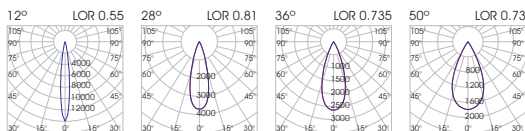

Inner ring colour:
BLACK