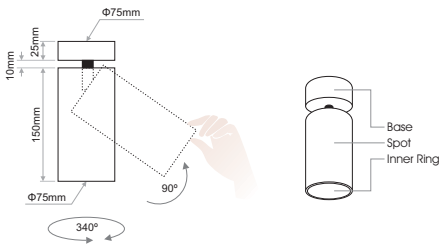

- Reform 75 is series of downlights available recessed or surface.
- It is available in round form.
- Power consumption : 23.5watt and 18watt.
- Beam angle varies from 17 to 50 degrees.
- Accessories available: honeycomb, line spread lens or softening lens.
- Luminaire material: aluminium construction/ PC parts.
- It is offered in white and/or black colour as standard but RAL colours also are available on request.
- 3 SDCM
- L90/B10 50.000h
- Low UGR ensuring visual comfort (UGR<15 /black inner ring).

Model (LED Power)	CCT*	CR180 LED Source	CR190 LED Source	Beam Angle	Type	Luminaire Colour	Dimming Option	Accessories
		80 (B0)	90 (90)					
<b>REFORM 75 Surface Spot 18W</b> <i>(REFORM 75 SFSP18)</i>	2700K (27C)	2067lm	1794lm	17° (17)	Adjustable (AD)	<b>Base</b> White (W) Black (B)  <b>Spot</b> White (W) Black (B)  <b>Inner Ring</b> White (W) Black (B)	Without Driver (00) Non Dimmable (ND)	Standard (0) Honeycomb (1) Line spread lens (2) Softening lens (3)  <b>EXTRAS</b> No Extras (0) Emergency** (1)
	3000K (30C)	2223lm	1931lm	27° (27)				
	4000K (40C)	2379lm	2067lm	50° (50)				
<b>REFORM 75 Surface Spot 23.5W</b> <i>(REFORM 75 SFSP24)</i>	2700K (27C)	2919lm	2409lm	17° (17)	Adjustable (AD)	<b>Base</b> White (W) Black (B)  <b>Spot</b> White (W) Black (B)  <b>Inner Ring</b> White (W) Black (B)	Without Driver (00) Non Dimmable (ND)	Standard (0) Honeycomb (1) Line spread lens (2) Softening lens (3)  <b>EXTRAS</b> No Extras (0) Emergency** (1)
	3000K (30C)	3102lm	2512lm	27° (27)				
	4000K (40C)	3192lm	2663lm	50° (50)				
5000K (50C)	3230lm	2791lm						

\* Models with CCTs of 3500K, 5000K & 6500K are available upon request.  
 \*\* External.

Ordering Code Example: REFORM 75 SFSP18-40C-80-50-AD-WWB-00-10

Inner ring colour:  
**BLACK**

Inner ring colour:  
**WHITE**