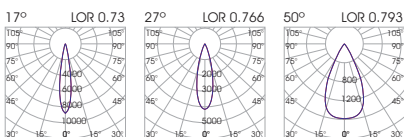

- Reform 75 is series of downlights available recessed or surface.
- It is available in round form.
- Power consumption : 23.5watt and 18watt.
- Beam angle varies from 17 to 50 degrees.
- Accessories available: honeycomb, line spread lens or softening lens.
- Luminaire material: aluminium construction/ PC parts.
- It is offered in white and/or black colour as standard but RAL colours also are available on request.
- 3 SDCM
- L90/B10 50.000h
- Low UGR ensuring visual comfort (UGR<15 /black inner ring).

Model (LED Power)	CCT*	CR180 LED Source	CR190 LED Source	Beam Angle	Type	Luminaire Colour	Dimming Option	Accessories
		80 (B0)	90 (90)					
<b>REFORM 75 Surface Spot 18W</b> <i>(REFORM 75 SFSP18)</i>	2700K (27C)	2067lm	1794lm	17° (17)	Adjustable (AD)	<b>Base</b> White (W) Black (B)  <b>Spot</b> White (W) Black (B)  <b>Inner Ring</b> White (W) Black (B)	Without Driver (00) Non Dimmable (ND)	Standard (0) Honeycomb (1) Line spread lens (2) Softening lens (3)  <b>EXTRAS</b> No Extras (0) Emergency** (1)
	3000K (30C)	2223lm	1931lm	27° (27)				
	4000K (40C)	2379lm	2067lm	50° (50)				
<b>REFORM 75 Surface Spot 23.5W</b> <i>(REFORM 75 SFSP24)</i>	2700K (27C)	2919lm	2409lm	17° (17)	Adjustable (AD)	<b>Base</b> White (W) Black (B)  <b>Spot</b> White (W) Black (B)  <b>Inner Ring</b> White (W) Black (B)	Without Driver (00) Non Dimmable (ND)	Standard (0) Honeycomb (1) Line spread lens (2) Softening lens (3)  <b>EXTRAS</b> No Extras (0) Emergency** (1)
	3000K (30C)	3102lm	2512lm	27° (27)				
	4000K (40C)	3192lm	2663lm	50° (50)				
5000K (50C)	3230lm	2791lm						

\* Models with CCTs of 3500K, 5000K & 6500K are available upon request.  
 \*\* External.

Ordering Code Example: REFORM 75 SFSP18-40C-80-50-AD-WWB-00-10

Inner ring colour:  
**BLACK**

Inner ring colour:  
**WHITE**