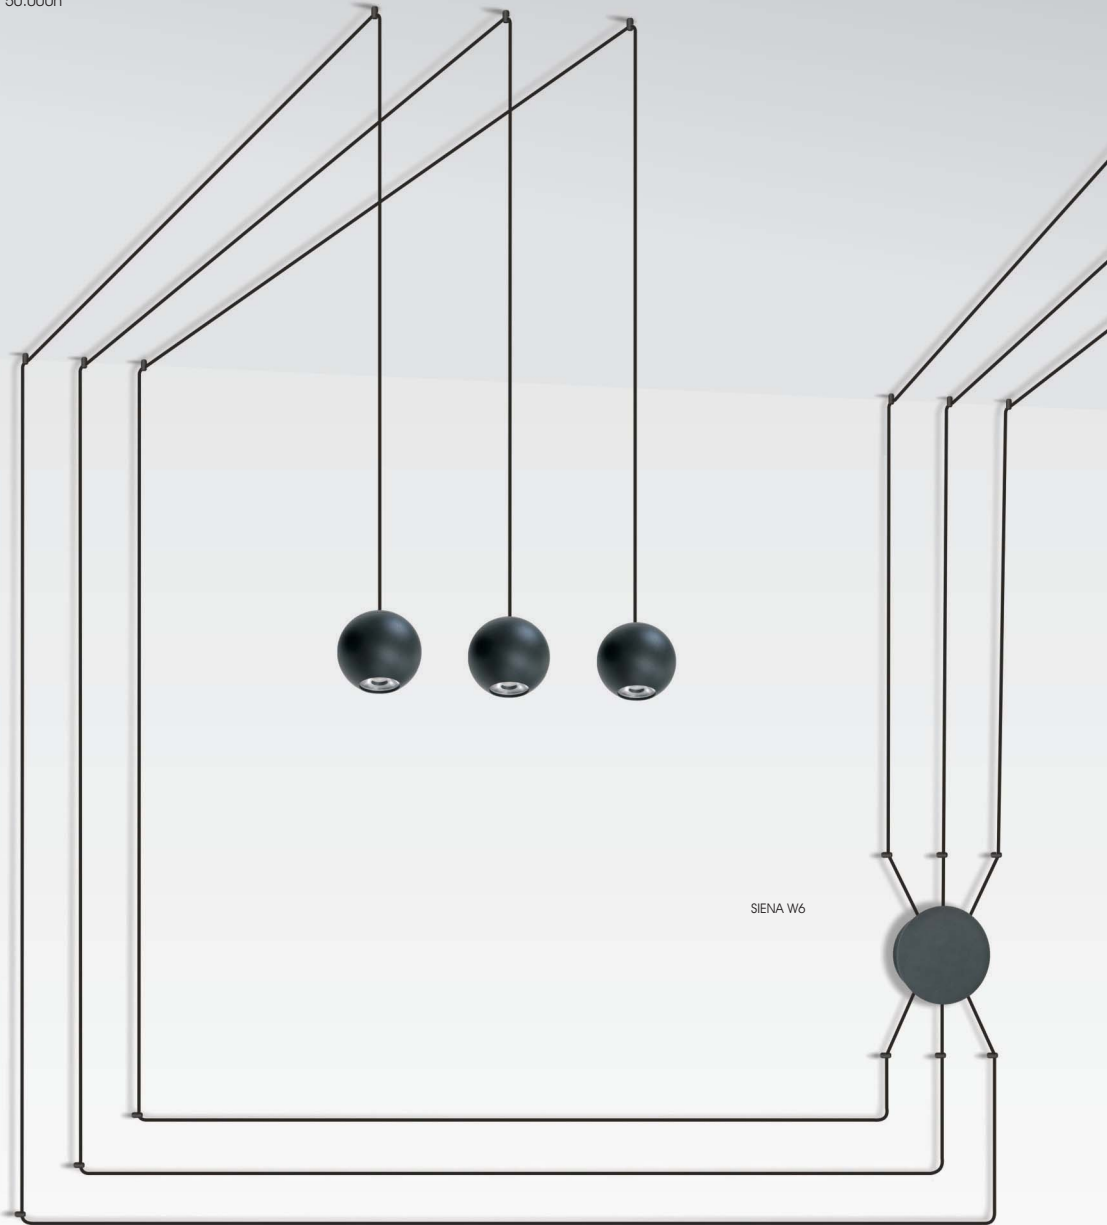

SIENA W

Interior Pendant 

- Siena family consists of pendant luminaires in various layouts.
- Available with four different endings: Spot, Acrylic Spot, Sphere $\Phi 50$ and Sphere $\Phi 70$ mm.
- Luminaire body material: aluminium
- Luminaire body material: brass (gold sphere only)
- Spots are available in black or white colour
- Spheres are available in black, white or brass.
- L90/B10 50.000h
- 3SDCM

SIENA W1

SIENA W3

Model	Type	LED Power/ per spot	CCT	CR190 LED Source per spot	Beam Angle	Colour	Dimming Option
<i>90 (90)</i>							
SIENA W1 <i>(SIENA W1)</i>	Spot (SP)	6.5W (07)	2700K (27C)	615lm	15° (15)	Black (BL)	230VAC Non-Dimmable (230ND)
			3000K (30C)	635lm	36° (36)	White (WH)	48V PWM Dimmable (48V)
SIENA W3 <i>(SIENA W3)</i>	ACRYLIC (AC)		4000K (40C)	680lm		Brass* (BR)	Phase Cut Dimmable (PC)
SIENA W6 <i>(SIENA W6)</i>							DALI (DL)
							Push Button (PB)
							Wireless (WL)
	Sphere D:50mm (S5)	4.5W (05)	2700K (27C)	462lm	18° (18)		
			3000K (30C)	475lm	36° (36)		
			4000K (40C)	511lm			
	Sphere D:70mm (S7)	6.5W (07)	2700K (27C)	650lm			
			3000K (30C)	680lm			
			4000K (40C)	720lm			

* Brass only available for S5 and S7 models.

Ordering Code Example: SIENA W3-AC-07-30C-90-DF-BL-230ND

Spot 6.5W

Acrylic 6.5W

Sphere 4.5W

Sphere 6.5W

Cable Holder

SIENA S-SP-07-30C-90-15-BL-230ND

SIENA S-AC-07-30B-90-36-BL-230ND

SIENA S-AC-07-30C-90-DF-BL-230ND

SIENA S-S5-05-30C-90-18-BL-230ND

SIENA S-S5-05-30B-90-36-BL-230ND

SIENA S-S7-07-30C-90-18-BL-230ND

SIENA S-S7-07-30B-90-36-BL-230ND