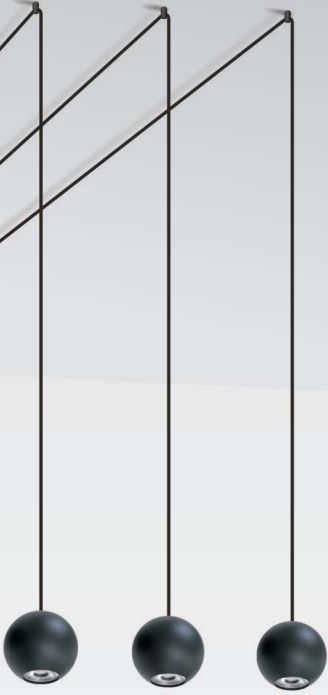

SIENA W

Interior Pendant 

- Siena family consists of pendant luminaires in various layouts.
- Available with four different endings: Spot, Acrylic Spot, Sphere $\Phi 50$ and Sphere $\Phi 70$ mm.
- Luminaire body material: aluminium
- Luminaire body material: brass (gold sphere only)
- Spots are available in black or white colour
- Spheres are available in black, white or brass.
- L90/B10 50.000h
- 3SDCM

SIENA W1

SIENA W3

Model	Type	LED Power/ per spot	CCT	CR190 LED Source per spot	Beam Angle	Colour	Dimming Option
<i>90 (90)</i>							
SIENA W1 <i>(SIENA W1)</i>	Spot (SP)	6.5W (07)	2700K (27C)	615lm	15° (15)	Black (BL)	230VAC Non-Dimmable (230ND)
			3000K (30C)	635lm	36° (36)	White (WH)	48V PWM Dimmable (48V)
SIENA W3 <i>(SIENA W3)</i>	ACRYLIC (AC)		4000K (40C)	680lm		Brass* (BR)	Phase Cut Dimmable (PC)
SIENA W6 <i>(SIENA W6)</i>							DALI (DL)
							Push Button (PB)
							Wireless (WL)
	Sphere D:50mm (S5)	4.5W (05)	2700K (27C)	462lm	18° (18)		
			3000K (30C)	475lm	36° (36)		
			4000K (40C)	511lm			
	Sphere D:70mm (S7)	6.5W (07)	2700K (27C)	650lm			
			3000K (30C)	680lm			
			4000K (40C)	720lm			

* Brass only available for S5 and S7 models.

Ordering Code Example: SIENA W3-AC-07-30C-90-DF-BL-230ND

Spot 6.5W

Acrylic 6.5W

Sphere 4.5W

Sphere 6.5W

Cable Holder

SIENA S-SP-07-30C-90-15-BL-230ND

SIENA S-AC-07-30B-90-36-BL-230ND

SIENA S-AC-07-30C-90-DF-BL-230ND

SIENA S-S5-05-30C-90-18-BL-230ND

SIENA S-S5-05-30B-90-36-BL-230ND

SIENA S-S7-07-30C-90-18-BL-230ND

SIENA S-S7-07-30B-90-36-BL-230ND