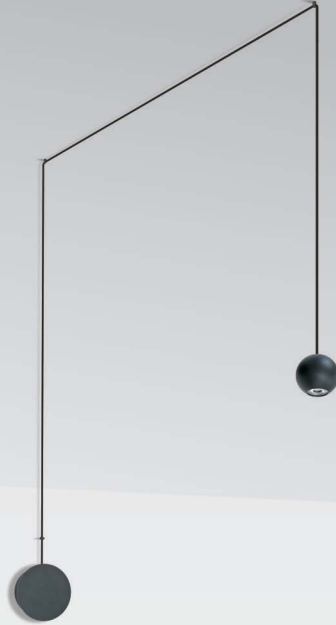

SIENA W

Interior Pendant 

- Siena family consists of pendant luminaires in various layouts.
- Available with four different endings: Spot, Acrylic Spot, Sphere $\Phi 50$ and Sphere $\Phi 70$ mm.
- Luminaire body material: aluminium
- Luminaire body material: brass (gold sphere only)
- Spots are available in black or white colour
- Spheres are available in black, white or brass.
- L90/B10 50.000h
- 3SDCM

SIENA W1

SIENA W3

Model	Type	LED Power/ per spot	CCT	CR190 LED Source per spot	Beam Angle	Colour	Dimming Option
<i>90 (90)</i>							
SIENA W1 <i>(SIENA W1)</i>	Spot (SP)	6.5W (07)	2700K (27C)	615lm	15° (15)	Black (BL)	230VAC Non-Dimmable (230ND)
			3000K (30C)	635lm	36° (36)	White (WH)	48V PWM Dimmable (48V)
SIENA W3 <i>(SIENA W3)</i>	ACRYLIC (AC)		4000K (40C)	680lm		Brass* (BR)	Phase Cut Dimmable (PC)
SIENA W6 <i>(SIENA W6)</i>							DALI (DL)
							Push Button (PB)
							Wireless (WL)
	Sphere D:50mm (S5)	4.5W (05)	2700K (27C)	462lm	18° (18)		
			3000K (30C)	475lm	36° (36)		
			4000K (40C)	511lm			
	Sphere D:70mm (S7)	6.5W (07)	2700K (27C)	650lm			
			3000K (30C)	680lm			
			4000K (40C)	720lm			

* Brass only available for S5 and S7 models.

Ordering Code Example: SIENA W3-AC-07-30C-90-DF-BL-230ND

Spot 6.5W

Acrylic 6.5W

Sphere 4.5W

Sphere 6.5W

Cable Holder

SIENA S-SP-07-30C-90-15-BL-230ND

SIENA S-AC-07-30B-90-36-BL-230ND

SIENA S-AC-07-30C-90-DF-BL-230ND

SIENA S-S5-05-30C-90-18-BL-230ND

SIENA S-S5-05-30B-90-36-BL-230ND

SIENA S-S7-07-30C-90-18-BL-230ND

SIENA S-S7-07-30B-90-36-BL-230ND