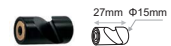

SIENA W

Interior Pendant 

- Siena family consists of pendant luminaires in various layouts.
- Available with four different endings: Spot, Acrylic Spot, Sphere $\Phi 50$ and Sphere $\Phi 70$ mm.
- Luminaire body material: aluminium
- Luminaire body material: brass (gold sphere only)
- Spots are available in black or white colour
- Spheres are available in black, white or brass.
- L90/B10 50.000h
- 3SDCM

SIENA W1

SIENA W3

Model	Type	LED Power/ per spot	CCT	CR190 LED Source per spot	Beam Angle	Colour	Dimming Option
<i>90 (90)</i>							
SIENA W1 <i>(SIENA W1)</i>	Spot (SP)	6.5W (07)	2700K (27C)	615lm	15° (15)	Black (BL)	230VAC Non-Dimmable (230ND)
			3000K (30C)	635lm	36° (36)	White (WH)	48V PWM Dimmable (48V)
SIENA W3 <i>(SIENA W3)</i>	ACRYLIC (AC)		4000K (40C)	680lm		Brass* (BR)	Phase Cut Dimmable (PC)
SIENA W6 <i>(SIENA W6)</i>							DALI (DL)
							Push Button (PB)
							Wireless (WL)
	Sphere D:50mm (S5)	4.5W (05)	2700K (27C)	462lm	18° (18)		
			3000K (30C)	475lm	36° (36)		
			4000K (40C)	511lm			
	Sphere D:70mm (S7)	6.5W (07)	2700K (27C)	650lm			
			3000K (30C)	680lm			
			4000K (40C)	720lm			

* Brass only available for S5 and S7 models.

Ordering Code Example: SIENA W3-AC-07-30C-90-DF-BL-230ND

Spot 6.5W

Acrylic 6.5W

Sphere 4.5W

Sphere 6.5W

Cable Holder

SIENA S-SP-07-30C-90-15-BL-230ND

SIENA S-AC-07-30B-90-36-BL-230ND

SIENA S-AC-07-30C-90-DF-BL-230ND

SIENA S-S5-05-30C-90-18-BL-230ND

SIENA S-S5-05-30B-90-36-BL-230ND

SIENA S-S7-07-30C-90-18-BL-230ND

SIENA S-S7-07-30B-90-36-BL-230ND