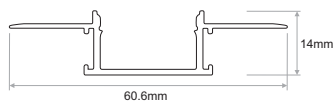

TRIMLESS ECO

Aluminium Profile

- TRIMLESS ECO aluminium profile suitable for low cost installations.
- Available with milky cover.

Image	Code	Description	Length	Design-Detail
	PRF.161	TRIMLESS ECO alum.prof. / Anodized	2m	
	COV.052	MILKY COVER for TRIMLESS ECO	2m	
	CAP.151	CAP for TRIMLESS ECO		