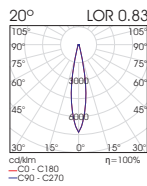

- Nano SP RD is an elegant flat round luminaire of Nano System.
- It is a rotatable 320 degrees.
- Available in black or white colour.
- UGR < 18(60°) / UGR < 17(48°) / UGR < 19(35°) / UGR < 18(20°) / UGR < 15(13°)
- L90/B10 50.000h
- 3SDCM

Model (LED Power)	Watt	CCT	CRI80 LED Source	CRI90 LED Source	Beam Angle	Type	Colour	Dimming Option
			80 (80)	90 (90)				
NANO SPOT ROUND (NANO SP RD)	6.7W (07)	2700K (27C)	820lm	660lm	13° (13)	Adjustable (AD)	White (WH) Black (BL)	48V PWM Dimmable (DM)
		3000K (30C)	820lm	705lm	20° (20)			
		4000K (40C)	885lm	760lm	35° (35)			
		5000K (50C)	885lm	820lm	48° (48) 60° (60)			

Ordering Code Example: NANO SP RD-07-30C-90-48-AD-BL-DM