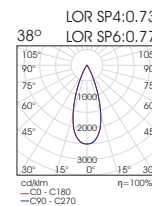

NANO SPOT 4W & 6W

- Nano SP are two miniaturized spots of Nano System.
- Available in 4 and 6Watt.
- Rotatable 320 degrees.
- Available in black or white colour.
- UGR < 16(50°) / UGR < 13(38°) / UGR < 11(28°)
- L90/B10 50.000h
- 3SDCM

Model (LED Power)	Watt	CCT	CRI80 LED Source	CRI90 LED Source	Beam Angle	Type	Colour	Dimming Option
			80 (80)	90 (90)				
NANO SPOT <i>(NANO SP)</i>	3.8W (04)	2700K (27C)	460lm	370lm	28° (28)	Adjustable (AD)	White (WH) Black (BL)	48V PWM Dimmable (DM)
		3000K (30C)	460lm	400lm	38° (38)			
		4000K (40C)	500lm	430lm	50° (50)			
		5000K (50C)	500lm	460lm				
	5.5W (06)	2700K (27C)	670lm	540lm				
		3000K (30C)	670lm	575lm				
		4000K (40C)	720lm	625lm				
		5000K (50C)	720lm	670lm				

Ordering Code Example: NANO SP-04-30C-90-38-AD-WH-DM