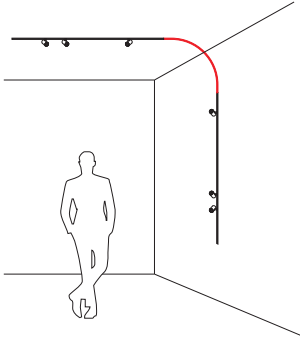

NANO Surface Curved Vertical Track

Code	Model	Colour
NAN.050	NANO Surface Curved Vertical Track	Black
NAN.051	NANO Surface Curved Vertical Track	White