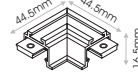

Accessories for NANO Recessed

Code	Description	Colour
NAN.045 NAN.046	End Cap for Recessed track End Cap for Recessed track	Black White
NAN.049	Spring for NANO track Recessed	
NAN.054 NAN.055	L CORNER Recessed Ceiling to Ceiling L CORNER Recessed Ceiling to Ceiling	Black White
NAN.056 NAN.057	L CORNER Recessed Ceiling to Wall OUT L CORNER Recessed Ceiling to Wall OUT	Black White
NAN.058 NAN.059	L CORNER Recessed Ceiling to Wall IN L CORNER Recessed Ceiling to Wall IN	Black White