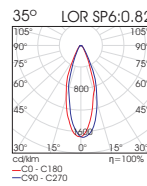

- Nano SP RD is an elegant flat round luminaire of Nano System.
- It is a rotatable 320 degrees.
- Available in black or white colour.
- UGR < 18(60°) / UGR < 17(48°) / UGR < 19(35°) / UGR < 18(20°) / UGR < 15(13°)
- L90/B10 50.000h
- 3SDCM

Model (LED Power)	Watt	CCT	CRI80 LED Source	CRI90 LED Source	Beam Angle	Type	Colour	Dimming Option
			80 (80)	90 (90)				
NANO SPOT ROUND (NANO SP RD)	6.7W (07)	2700K (27C)	820lm	660lm	13° (13)	Adjustable (AD)	White (WH) Black (BL)	48V PWM Dimmable (DM)
		3000K (30C)	820lm	705lm	20° (20)			
		4000K (40C)	885lm	760lm	35° (35)			
		5000K (50C)	885lm	820lm	48° (48) 60° (60)			

Ordering Code Example: NANO SP RD-07-30C-90-48-AD-BL-DM