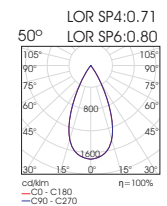

NANO SPOT 4W & 6W

- Nano SP are two miniaturized spots of Nano System.
- Available in 4 and 6Watt.
- Rotatable 320 degrees.
- Available in black or white colour.
- UGR < 16(50°) / UGR < 13(38°) / UGR < 11(28°)
- L90/B10 50.000h
- 3SDCM

Model (LED Power)	Watt	CCT	CRI80 LED Source	CRI90 LED Source	Beam Angle	Type	Colour	Dimming Option
			80 (80)	90 (90)				
NANO SPOT <i>(NANO SP)</i>	3.8W (04)	2700K (27C)	460lm	370lm	28° (28)	Adjustable (AD)	White (WH) Black (BL)	48V PWM Dimmable (DM)
		3000K (30C)	460lm	400lm	38° (38)			
		4000K (40C)	500lm	430lm	50° (50)			
		5000K (50C)	500lm	460lm				
	5.5W (06)	2700K (27C)	670lm	540lm				
		3000K (30C)	670lm	575lm				
		4000K (40C)	720lm	625lm				
		5000K (50C)	720lm	670lm				

Ordering Code Example: NANO SP-04-30C-90-38-AD-WH-DM