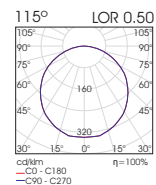

- Nano A consists of two linear ambient luminaire of Nano system.
- Available in black or white colour.
- With a length of 300 or 600mm.
- L90/B10 50.000h
- 3SDCM

Model (LED Power)	Watt	CCT	CR190 LED Source	Beam Angle	Type	Colour	Dimming Option
90 (90)							
NANO AMBIENT <i>(NANO A)</i>	6.7W (07)	2700K (27B)	615lm	115° (115)	Fixed (FX)	White (WH) Black (BL)	48V PWM Dimmable (DM)
		3000K (30B)	620lm				
		4000K (40B)	630lm				
		5000K (50B)	630lm				
	13.4W (13)	2700K (27B)	1030lm				
		3000K (30B)	1040lm				
		4000K (40B)	1060lm				
		5000K (50B)	1060lm				

Ordering Code Example: NANO A-13-30B-90-115-FX-BL-DM