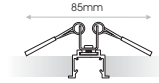

Accessories for NANO Recessed

Code	Description	Colour
NAN.045 NAN.046	End Cap for Recessed track End Cap for Recessed track	Black White
NAN.049	Spring for NANO track Recessed	
NAN.054 NAN.055	L CORNER Recessed Ceiling to Ceiling L CORNER Recessed Ceiling to Ceiling	Black White
NAN.056 NAN.057	L CORNER Recessed Ceiling to Wall OUT L CORNER Recessed Ceiling to Wall OUT	Black White
NAN.058 NAN.059	L CORNER Recessed Ceiling to Wall IN L CORNER Recessed Ceiling to Wall IN	Black White