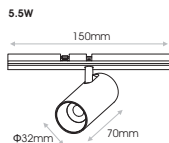

NANO SPOT 4W & 6W

- Nano SP are two miniaturized spots of Nano System.
- Available in 4 and 6Watt.
- Rotatable 320 degrees.
- Available in black or white colour.
- UGR < 16(50°) / UGR < 13(38°) / UGR < 11(28°)
- L90/B10 50.000h
- 3SDCM

Model (LED Power)	Watt	CCT	CRI80 LED Source	CRI90 LED Source	Beam Angle	Type	Colour	Dimming Option
			80 (80)	90 (90)				
NANO SPOT <i>(NANO SP)</i>	3.8W (04)	2700K (27C)	460lm	370lm	28° (28)	Adjustable (AD)	White (WH) Black (BL)	48V PWM Dimmable (DM)
		3000K (30C)	460lm	400lm	38° (38)			
		4000K (40C)	500lm	430lm	50° (50)			
		5000K (50C)	500lm	460lm				
	5.5W (06)	2700K (27C)	670lm	540lm				
		3000K (30C)	670lm	575lm				
		4000K (40C)	720lm	625lm				
		5000K (50C)	720lm	670lm				

Ordering Code Example: NANO SP-04-30C-90-38-AD-WH-DM