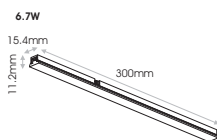

- Nano A consists of two linear ambient luminaire of Nano system.
- Available in black or white colour.
- With a length of 300 or 600mm.
- L90/B10 50.000h
- 3SDCM

Model (LED Power)	Watt	CCT	CR190 LED Source	Beam Angle	Type	Colour	Dimming Option
90 (90)							
NANO AMBIENT <i>(NANO A)</i>	6.7W (07)	2700K (27B)	615lm	115° (115)	Fixed (FX)	White (WH) Black (BL)	48V PWM Dimmable (DM)
		3000K (30B)	620lm				
		4000K (40B)	630lm				
		5000K (50B)	630lm				
	13.4W (13)	2700K (27B)	1030lm				
		3000K (30B)	1040lm				
		4000K (40B)	1060lm				
		5000K (50B)	1060lm				

Ordering Code Example: NANO A-13-30B-90-115-FX-BL-DM