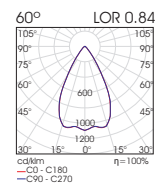

- Nano SP RD is an elegant flat round luminaire of Nano System.
- It is a rotatable 320 degrees.
- Available in black or white colour.
- UGR < 18(60°) / UGR < 17(48°) / UGR < 19(35°) / UGR < 18(20°) / UGR < 15(13°)
- L90/B10 50.000h
- 3SDCM

Model (LED Power)	Watt	CCT	CRI80 LED Source	CRI90 LED Source	Beam Angle	Type	Colour	Dimming Option
			80 (80)	90 (90)				
NANO SPOT ROUND (NANO SP RD)	6.7W (07)	2700K (27C)	820lm	660lm	13° (13)	Adjustable (AD)	White (WH) Black (BL)	48V PWM Dimmable (DM)
		3000K (30C)	820lm	705lm	20° (20)			
		4000K (40C)	885lm	760lm	35° (35)			
		5000K (50C)	885lm	820lm	48° (48) 60° (60)			

Ordering Code Example: NANO SP RD-07-30C-90-48-AD-BL-DM