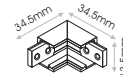

Accessories for NANO Surface

Code	Description	Colour
NAN.013 NAN.014	End Cap for Surface track End Cap for Surface track	Black White
NAN.017 NAN.018	L CORNER Surface Ceiling to Ceiling L CORNER Surface Ceiling to Ceiling	Black White
NAN.019 NAN.020	L CORNER Surface Ceiling to Wall OUT L CORNER Surface Ceiling to Wall OUT	Black White
NAN.021 NAN.022	L CORNER Surface Ceiling to Wall IN L CORNER Surface Ceiling to Wall IN	Black White