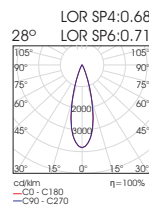

NANO SPOT 4W & 6W

- Nano SP are two miniaturized spots of Nano System.
- Available in 4 and 6Watt.
- Rotatable 320 degrees.
- Available in black or white colour.
- UGR < 16(50°) / UGR < 13(38°) / UGR < 11(28°)
- L90/B10 50.000h
- 3SDCM

Model (LED Power)	Watt	CCT	CRI80 LED Source	CRI90 LED Source	Beam Angle	Type	Colour	Dimming Option
			80 (80)	90 (90)				
NANO SPOT <i>(NANO SP)</i>	3.8W (04)	2700K (27C)	460lm	370lm	28° (28)	Adjustable (AD)	White (WH) Black (BL)	48V PWM Dimmable (DM)
		3000K (30C)	460lm	400lm	38° (38)			
		4000K (40C)	500lm	430lm	50° (50)			
		5000K (50C)	500lm	460lm				
	5.5W (06)	2700K (27C)	670lm	540lm				
		3000K (30C)	670lm	575lm				
		4000K (40C)	720lm	625lm				
		5000K (50C)	720lm	670lm				

Ordering Code Example: NANO SP-04-30C-90-38-AD-WH-DM