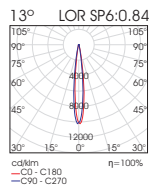

- Nano SP RD is an elegant flat round luminaire of Nano System.
- It is a rotatable 320 degrees.
- Available in black or white colour.
- UGR < 18(60°) / UGR < 17(48°) / UGR < 19(35°) / UGR < 18(20°) / UGR < 15(13°)
- L90/B10 50.000h
- 3SDCM

Model (LED Power)	Watt	CCT	CRI80 LED Source	CRI90 LED Source	Beam Angle	Type	Colour	Dimming Option
			80 (80)	90 (90)				
NANO SPOT ROUND (NANO SP RD)	6.7W (07)	2700K (27C)	820lm	660lm	13° (13)	Adjustable (AD)	White (WH) Black (BL)	48V PWM Dimmable (DM)
		3000K (30C)	820lm	705lm	20° (20)			
		4000K (40C)	885lm	760lm	35° (35)			
		5000K (50C)	885lm	820lm	48° (48) 60° (60)			

Ordering Code Example: NANO SP RD-07-30C-90-48-AD-BL-DM