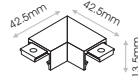

Accessories for NANO Surface

Code	Description	Colour
NAN.013 NAN.014	End Cap for Surface track End Cap for Surface track	Black White
NAN.017 NAN.018	L CORNER Surface Ceiling to Ceiling L CORNER Surface Ceiling to Ceiling	Black White
NAN.019 NAN.020	L CORNER Surface Ceiling to Wall OUT L CORNER Surface Ceiling to Wall OUT	Black White
NAN.021 NAN.022	L CORNER Surface Ceiling to Wall IN L CORNER Surface Ceiling to Wall IN	Black White