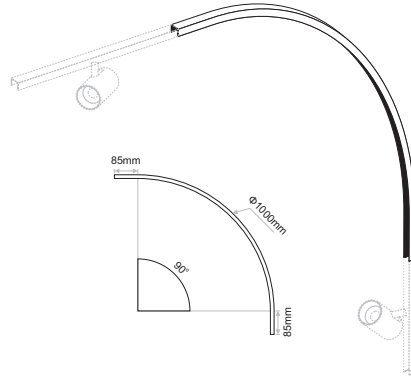

NANO Surface Curved Vertical Track

Code	Model	Colour
NAN.050	NANO Surface Curved Vertical Track	Black
NAN.051	NANO Surface Curved Vertical Track	White