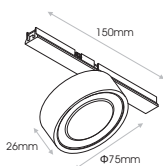

- Nano SP RD is an elegant flat round luminaire of Nano System.
- It is a rotatable 320 degrees.
- Available in black or white colour.
- UGR < 18(60°) / UGR < 17(48°) / UGR < 19(35°) / UGR < 18(20°) / UGR < 15(13°)
- L90/B10 50.000h
- 3SDCM

Model (LED Power)	Watt	CCT	CRI80 LED Source	CRI90 LED Source	Beam Angle	Type	Colour	Dimming Option
			80 (80)	90 (90)				
NANO SPOT ROUND (NANO SP RD)	6.7W (07)	2700K (27C)	820lm	660lm	13° (13)	Adjustable (AD)	White (WH) Black (BL)	48V PWM Dimmable (DM)
		3000K (30C)	820lm	705lm	20° (20)			
		4000K (40C)	885lm	760lm	35° (35)			
		5000K (50C)	885lm	820lm	48° (48) 60° (60)			

Ordering Code Example: NANO SP RD-07-30C-90-48-AD-BL-DM