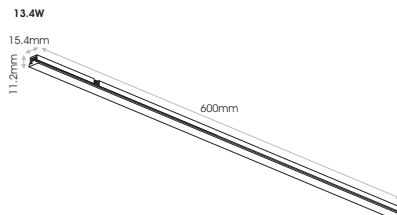

- Nano A consists of two linear ambient luminaire of Nano system.
- Available in black or white colour.
- With a length of 300 or 600mm.
- L90/B10 50.000h
- 3SDCM

Model (LED Power)	Watt	CCT	CR190 LED Source	Beam Angle	Type	Colour	Dimming Option
90 (90)							
NANO AMBIENT <i>(NANO A)</i>	6.7W (07)	2700K (27B)	615lm	115° (115)	Fixed (FX)	White (WH) Black (BL)	48V PWM Dimmable (DM)
		3000K (30B)	620lm				
		4000K (40B)	630lm				
		5000K (50B)	630lm				
	13.4W (13)	2700K (27B)	1030lm				
		3000K (30B)	1040lm				
		4000K (40B)	1060lm				
		5000K (50B)	1060lm				

Ordering Code Example: NANO A-13-30B-90-115-FX-BL-DM