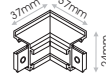

Accessories for NANO Recessed

Code	Description	Colour
NAN.045 NAN.046	End Cap for Recessed track End Cap for Recessed track	Black White
NAN.049	Spring for NANO track Recessed	
NAN.054 NAN.055	L CORNER Recessed Ceiling to Ceiling L CORNER Recessed Ceiling to Ceiling	Black White
NAN.056 NAN.057	L CORNER Recessed Ceiling to Wall OUT L CORNER Recessed Ceiling to Wall OUT	Black White
NAN.058 NAN.059	L CORNER Recessed Ceiling to Wall IN L CORNER Recessed Ceiling to Wall IN	Black White