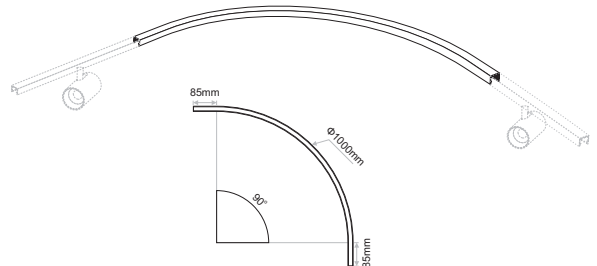

NANO Surface Curved Horizontal Track

Code	Model	Colour
NAN.052	NANO Surface Curved Horizontal Track	Black
NAN.053	NANO Surface Curved Horizontal Track	White