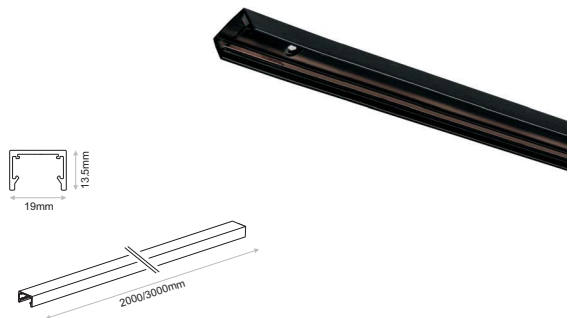

NANO Surface Track

Code	Model	Length	Colour
NAN.001	NANO Surface Track	2m	Black
NAN.002	NANO Surface Track	3m	Black
NAN.003	NANO Surface Track	2m	White
NAN.004	NANO Surface Track	3m	White