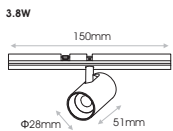

NANO SPOT 4W & 6W

- Nano SP are two miniaturized spots of Nano System.
- Available in 4 and 6Watt.
- Rotatable 320 degrees.
- Available in black or white colour.
- UGR < 16(50°) / UGR < 13(38°) / UGR < 11(28°)
- L90/B10 50.000h
- 3SDCM

Model (LED Power)	Watt	CCT	CRI80 LED Source	CRI90 LED Source	Beam Angle	Type	Colour	Dimming Option
			80 (80)	90 (90)				
NANO SPOT <i>(NANO SP)</i>	3.8W (04)	2700K (27C)	460lm	370lm	28° (28)	Adjustable (AD)	White (WH) Black (BL)	48V PWM Dimmable (DM)
		3000K (30C)	460lm	400lm	38° (38)			
		4000K (40C)	500lm	430lm	50° (50)			
		5000K (50C)	500lm	460lm				
	5.5W (06)	2700K (27C)	670lm	540lm				
		3000K (30C)	670lm	575lm				
		4000K (40C)	720lm	625lm				
		5000K (50C)	720lm	670lm				

Ordering Code Example: NANO SP-04-30C-90-38-AD-WH-DM