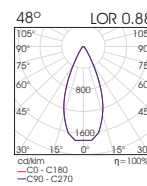

- Nano SP RD is an elegant flat round luminaire of Nano System.
- It is a rotatable 320 degrees.
- Available in black or white colour.
- UGR < 18(60°) / UGR < 17(48°) / UGR < 19(35°) / UGR < 18(20°) / UGR < 15(13°)
- L90/B10 50.000h
- 3SDCM

Model (LED Power)	Watt	CCT	CRI80 LED Source	CRI90 LED Source	Beam Angle	Type	Colour	Dimming Option
			80 (80)	90 (90)				
NANO SPOT ROUND (NANO SP RD)	6.7W (07)	2700K (27C)	820lm	660lm	13° (13)	Adjustable (AD)	White (WH) Black (BL)	48V PWM Dimmable (DM)
		3000K (30C)	820lm	705lm	20° (20)			
		4000K (40C)	885lm	760lm	35° (35)			
		5000K (50C)	885lm	820lm	48° (48) 60° (60)			

Ordering Code Example: NANO SP RD-07-30C-90-48-AD-BL-DM