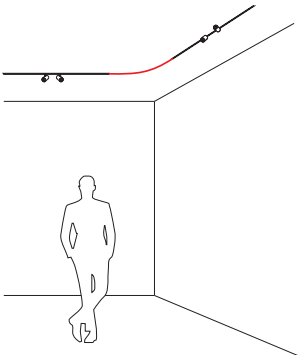

NANO Surface Curved Horizontal Track

Code	Model	Colour
NAN.052	NANO Surface Curved Horizontal Track	Black
NAN.053	NANO Surface Curved Horizontal Track	White