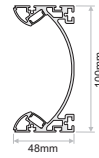

- ARC 2 linear luminaire available for trimless or recessed application.
- L90/B10 50000h
- 3 SDCM
- IP40

Lighting management options:

On-Off/DALI/0..10V/1..10V/DMX512/PHASE CUT/IR/RF/PUSH BUTTON/Bluetooth

Available upon request:

- ✓ Custom dimensions
- ✓ Custom luminaire colours
- ✓ Emergency version

Recessed
370/620/950/1040/1210/1540/2040mm