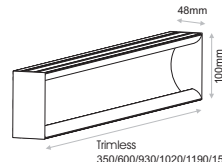

Trimless
350/600/930/1020/1190/1520/2020mm