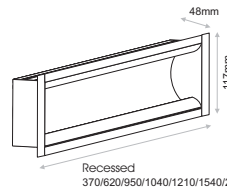

- ARC 2 linear luminaire available for trimless or recessed application.
- L90/B10 50000h
- 3 SDCM
- IP40

Lighting management options:

On-Off/DALI/0..10V/1..10V/DMX512/PHASE CUT/IR/RF/PUSH BUTTON/Bluetooth

Available upon request:

- ✓ Custom dimensions
- ✓ Custom luminaire colours
- ✓ Emergency version

Recessed
370/620/950/1040/1210/1540/2040mm