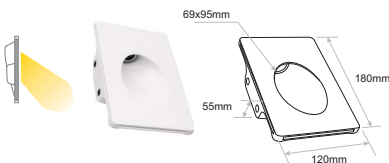

CERES L / CERES

Interior Wall Surface, Recessed 

Code	Model	CCT / Colour	Watt	Constant Current	LED	Weight		IP Rate
PWR.012	CERES L	5000K 3000K Blue	1x1W	350mA	Not included	0.62Kg	182x122mm	IP20
PWR.013	CERES	5000K 3000K Blue	1x1W	350mA	Not included	0.62Kg	102x102mm	IP20

IP20

Plaster

LED Options

- LED.302
1W / 350mA / 5000K
- LED.303
1W / 350mA / 3000K
- LED.304
1W / 350mA / BLUE

*Suitable for plasterboard 9mm-15mm

PWR.012
CERES L

PWR.013
CERES