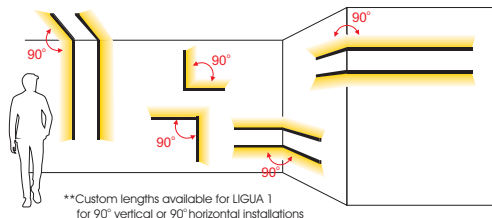

Available upon request:

- ✓ Custom dimensions**
- ✓ Custom luminaire colours
- ✓ Emergency version