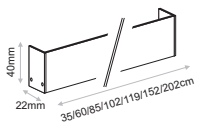

Available upon request:

- ✓ Custom dimensions**
- ✓ Custom luminaire colours
- ✓ Emergency version