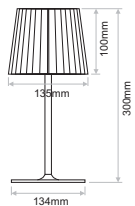

Rechargeable 

IP54

Code	Colour	Watt	CCT - Lumen	Battery	Voltage	Dimensions	IP Rate
TAB.003	Black	2W	3000K - 183lm	1x2600mAh Li-Ion, 3.7V	5VDC	135mm x (H)300mm	IP54
TAB.004	White						

Charging time:  
3hrs (5V/1A)