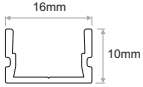

## Aluminium Profile

- MINI U aluminium profile has extra low depth and is suitable for surface installation.
- Available also in black, white or different RAL colours upon request.

Image	Code	Description	Length	Design-Detail
	<b>PRE.132</b>	MINI U alum.prof. / Anodized	2m	
	<b>COV.023</b> <b>COV.024</b> <b>COV.025</b> <b>COV.026</b> <b>COV.038</b>	POLYCARBONATE MILKY COVER POLYCARBONATE MILKY SATIN COVER POLYCARBONATE RULED COVER POLYCARBONATE CLEAR COVER POLYCARBONATE BLACK SATIN COVER	2m 2m 2m 2m 2m	 
	<b>CAP.141</b>	END CAP for MINI U with COV.023-024-025-026-038		 
	<b>PRH.001</b>	HOLDER		