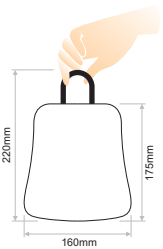

# PLUMB

Exterior Inground, Surface, Wall, Bollard 

- PLUMB is a portable rechargeable lamp ideal for outdoor or indoor use.
- Material: Aluminium / black colour.
- Diffuser material: frosted polycarbonate.
- Charger and USB charging cable included 5V DC/1A (110/240V 50/60Hz).
- Battery: 1x2600mAh Li-ion, 3.7V
- Battery charging time: 3 hours (5V/1A).
- Three lighting levels available.
- Battery life according to light output: 4 hours at 100%, 10 hours at 40%, 40 hours at 10%.
- Ingress Protection: IP54

Rechargeable 

IP54

| Code    | Watt | CCT - Lumen   | Battery                | Voltage | Dimensions       | IP Rate |
|---------|------|---------------|------------------------|---------|------------------|---------|
| TAB.001 | 2W   | 3000K - 212lm | 1x2600mAh Li-ion, 3.7V | 5VDC    | 160mm x (H)220mm | IP54    |