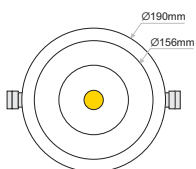

Monochromatic, TW, WD

- 3 SDCM
- L90/B10 50.000h

| Model | LED Power | CCT* | CRI LED Source fc:55°C | Type | Beam Angle | Colour | Dimming Option |
|---------------------------|------------------------------------|------------------------|------------------------------|------------|----------------------------------|--------------------------|-----------------------|
| | | | 80 (80) 90 (90) | | | | |
| REVO L (REVO L) | 24W (24) | 2700K (27B) | 3600lm 2970lm | Fixed (FX) | 25° (25) 36° (36) 60° (60) | White (WH) Black (BL) | Without Driver (00) |
| | | 3000K (30B) | 3810lm 3100lm | | | | Non Dimmable (ND) |
| | | 4000K (40B) | 3940lm 3280lm | | | | Analogue (1-10V) (A1) |
| | 5700K (57B) | 3980lm 3260lm | DMX (DX) | | | | |
| | | | DALI (DL) | | | | |
| | | | Phase Cut (PC) | | | | |
| | | | Push Button (PB) | | | | |
| | | | Wireless** (WL) | | | | |
| | 32W (32) | 2700K (27B) | 4500lm 3710lm | | | | |
| | | 3000K (30B) | 4780lm 3870lm | | | | |
| | | 4000K (40B) | 4910lm 4100lm | | | | |
| | 37W (37) | 2700K (27B) | 5140lm 4240lm | | | | |
| 3000K (30B) | | 5460lm 4430lm | | | | | |
| 4000K (40B) | | 5610lm 4690lm | | | | | |
| | | | 90 (90) | | | | |
| | Tunable White 32W (TW32) | 2700K~5700K (2757B) | 2940lm (Both CCTs driven) | | | | Without Driver (00) |
| | Tunable White 37W (TW37) | | 3190lm (Both CCTs driven) | | | | DMX (DX) |
| | | | | | | | DALI (DL) |
| | | | | | | | Wireless** (WL) |
| | | | 95 (95) | | | | |
| | Warm Dimming 24W (WD24) | 1800K~3000K (1830B) | 2250lm | | | | Without Driver (00) |
| | Warm Dimming 31W (WD31) | 1800K~3000K (1830B) | 2890lm | | | | Analogue (1-10V) (A1) |
| | | | | | | | DMX (DX) |
| | | | | | | | DALI (DL) |
| | | | | | | | Phase Cut (PC) |
| | | | | | | | Push Button (PB) |
| | | | | | | | Wireless** (WL) |
| | RGBW 22W (RGBW22) | | 1545lm | | 40° (40) 65° (65) | | Without Driver (00) |
| | RGBW 29.5W (RGBW30) | | 2075lm | | | | DMX (DX) |
| | | | | | | | DALI (DL) |
| | | | | | | | Wireless** (WL) |