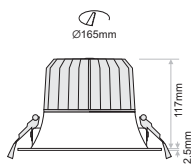

Monochromatic, TW, WD

- 3 SDCM
- L90/B10 50.000h

| Model | LED Power | CCT* | CRI LED Source fc:55°C | Type | Beam Angle | Colour | Dimming Option |
|---------------------------|------------------------------------|------------------------|------------------------------|------------|----------------------------------|--------------------------|-----------------------|
| | | | 80 (80) 90 (90) | | | | |
| REVO L (REVO L) | 24W (24) | 2700K (27B) | 3600lm 2970lm | Fixed (FX) | 25° (25) 36° (36) 60° (60) | White (WH) Black (BL) | Without Driver (00) |
| | | 3000K (30B) | 3810lm 3100lm | | | | Non Dimmable (ND) |
| | | 4000K (40B) | 3940lm 3280lm | | | | Analogue (1-10V) (A1) |
| | 5700K (57B) | 3980lm 3260lm | DMX (DX) | | | | |
| | | | DALI (DL) | | | | |
| | | | Phase Cut (PC) | | | | |
| | | | Push Button (PB) | | | | |
| | | | Wireless** (WL) | | | | |
| | 32W (32) | 2700K (27B) | 4500lm 3710lm | | | | |
| | | 3000K (30B) | 4780lm 3870lm | | | | |
| | | 4000K (40B) | 4910lm 4100lm | | | | |
| | 37W (37) | 2700K (27B) | 5140lm 4240lm | | | | |
| 3000K (30B) | | 5460lm 4430lm | | | | | |
| 4000K (40B) | | 5610lm 4690lm | | | | | |
| | | | 90 (90) | | | | |
| | Tunable White 32W (TW32) | 2700K~5700K (2757B) | 2940lm (Both CCTs driven) | | | | Without Driver (00) |
| | Tunable White 37W (TW37) | | 3190lm (Both CCTs driven) | | | | DMX (DX) |
| | | | | | | | DALI (DL) |
| | | | | | | | Wireless** (WL) |
| | | | 95 (95) | | | | |
| | Warm Dimming 24W (WD24) | 1800K~3000K (1830B) | 2250lm | | | | Without Driver (00) |
| | Warm Dimming 31W (WD31) | 1800K~3000K (1830B) | 2890lm | | | | Analogue (1-10V) (A1) |
| | | | | | | | DMX (DX) |
| | | | | | | | DALI (DL) |
| | | | | | | | Phase Cut (PC) |
| | | | | | | | Push Button (PB) |
| | | | | | | | Wireless** (WL) |
| | RGBW 22W (RGBW22) | | 1545lm | | 40° (40) 65° (65) | | Without Driver (00) |
| | RGBW 29.5W (RGBW30) | | 2075lm | | | | DMX (DX) |
| | | | | | | | DALI (DL) |
| | | | | | | | Wireless** (WL) |