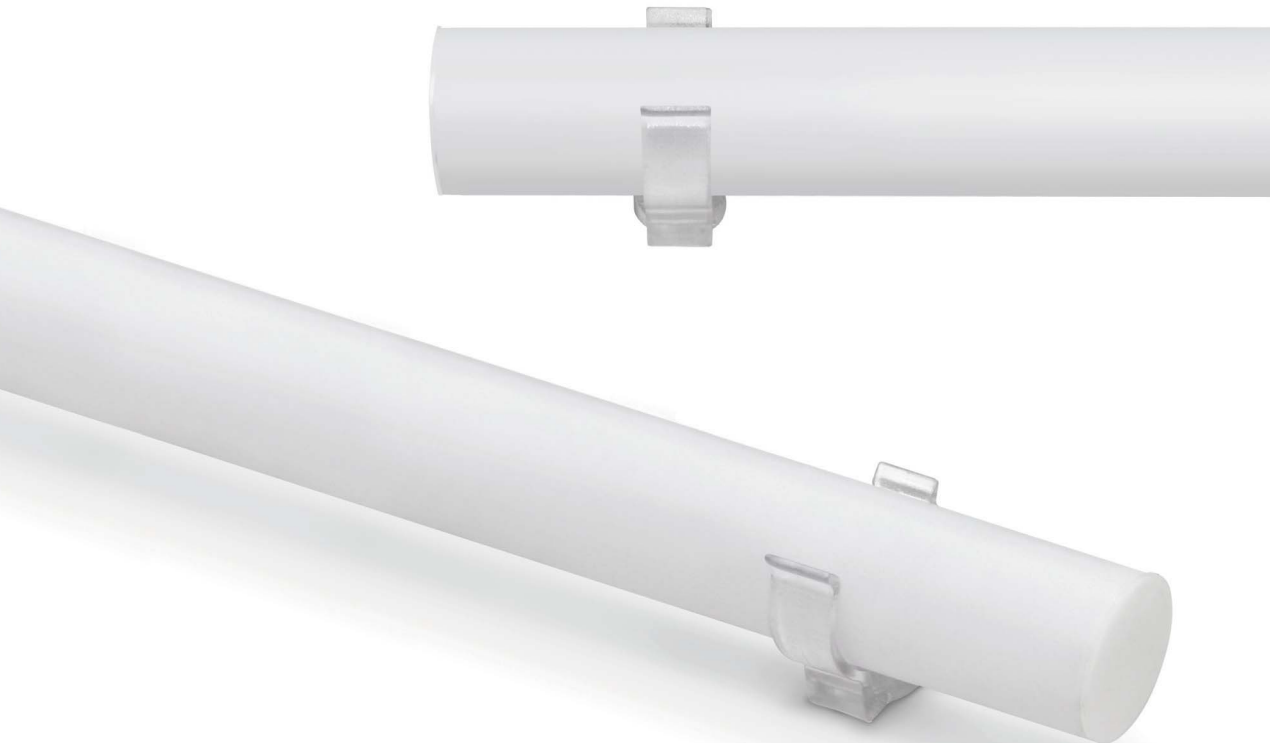

- SKYTUBE linear luminaire is offered either for surface or pendant application.
- Tube Material: PMMA
- L90/B10 50000h (for monochromatic models)
- 3 SDCM (for monochromatic models)
- Ingress Protection: IP40

Lighting management options:
On-Off/DALI/0...10V/1...10V/DMX512/PHASE CUT/IR/RF/PUSH BUTTON/Bluetooth

Available upon request:

✓ Custom dimensions

Length: