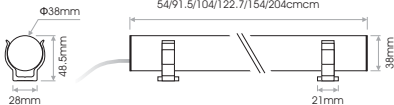

- SKYTUBE linear luminaire is offered either for surface or pendant application.
- Tube Material: PMMA
- L90/B10 50000h (for monochromatic models)
- 3 SDCM (for monochromatic models)
- Ingress Protection: IP40

Lighting management options:
On-Off/DALI/0...10V/1...10V/DMX512/PHASE CUT/IR/RF/PUSH BUTTON/Bluetooth

Available upon request:

✓ Custom dimensions

Length: