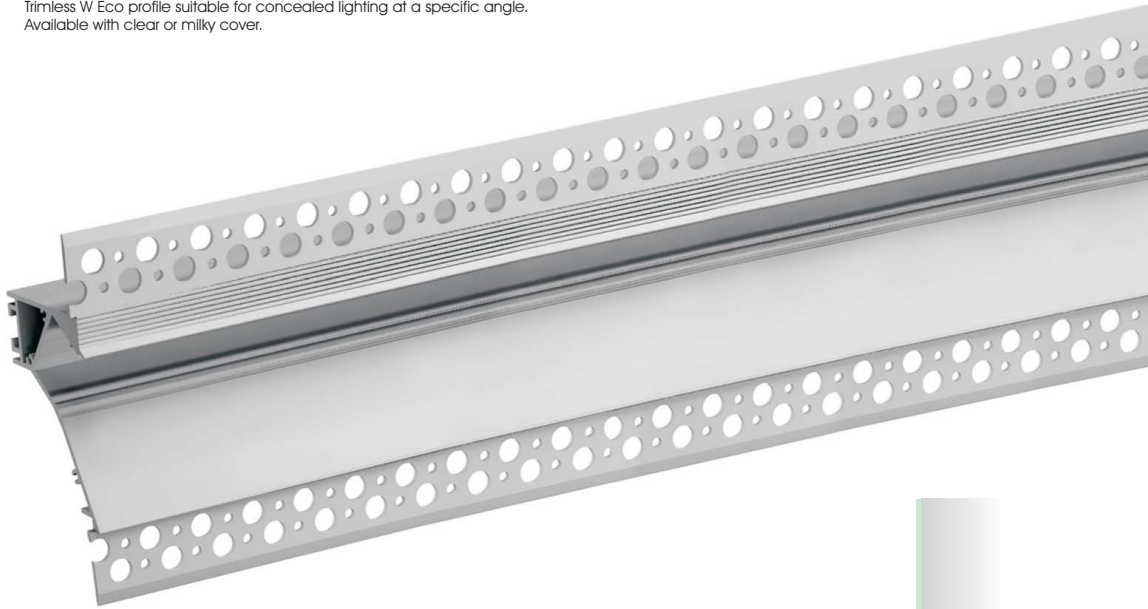

- Trimless W Eco profile suitable for concealed lighting at a specific angle.
- Available with clear or milky cover.

Image	Code	Description	Length	Design-Detail
	PRFW175	TRIMLESS W ECO alum.prof. / White RAL9003	2m	
	COV.056	CLEAR COVER for TRIMLESS W ECO	2m	
	COV.057	MILKY COVER for TRIMLESS W ECO	2m	
	CAPW162 CAPW163	FRONT CAP / White RAL9003 for TRIMLESS W ECO END CAP / White RAL9003 for TRIMLESS W ECO		