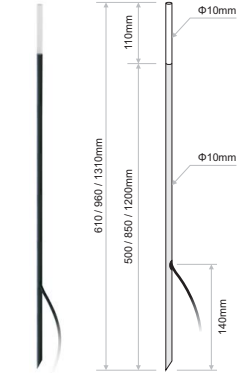

- TROPICAL is an elegant miniaturized outdoor luminaire.
- Ideal to blend into any outdoor landscape due to the minimal aesthetic.
- Available in 50, 85, or 120cm pole.
- Cabling: 50cm pole supplied with 1,5m cable, 85/120cm poles supplied with 2,5m cable.
- Pole material: aluminium.
- Top part material: acrylic.
- Ingress Protection IP65
- IK Rate: IK05

Model	Acrylic Top	Aluminium Pole	Colour	CCT	LED Source	Beam Angle	Voltage
TROPICAL 0.5W <i>(TROPICAL 1)</i>	Sphere (SP)	50cm (AL50)	Black (BL)	2700K (27B)	40lm	Diffused (DF)	24VDC PWM Dimmable (24D)
	Flat Top 5 (FT5)	85cm (AL85)	White (WH)	3000K (30B)	45lm		
	Flat Top 11 (FT11)	120cm (AL120)	Brown (BR)	4000K (40B)	50lm		

Ordering Code Example: TROPICAL 1-FT11-AL85-BL-30B-DF-24D

Diffused LOR 0,20

TROPICAL 1-FT11-AL85-BL-30B-DF-24D

Sphere

Flat Top 5

Flat Top 11