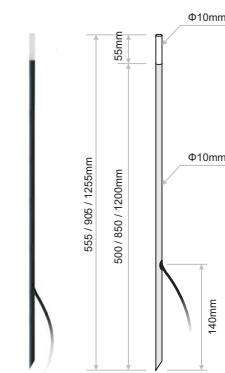

Model	Acrylic Top	Aluminium Pole	Colour	CCT	LED Source	Beam Angle	Voltage
TROPICAL 0.5W <i>(TROPICAL 1)</i>	Sphere (SP)	50cm (AL50)	Black (BL)	2700K (27B)	40lm	Diffused (DF)	24VDC PWM Dimmable (24D)
	Flat Top 5 (FT5)	85cm (AL85)	White (WH)	3000K (30B)	45lm		
	Flat Top 11 (FT11)	120cm (AL120)	Brown (BR)	4000K (40B)	50lm		

Ordering Code Example: TROPICAL 1-FT11-AL85-BL-30B-DF-24D

Diffused LOR 0,20

TROPICAL 1-FT11-AL85-BL-30B-DF-24D

Sphere

Flat Top 5

Flat Top 11