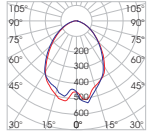

Model	Acrylic Top	Aluminium Pole	Colour	CCT	LED Source	Beam Angle	Voltage
TROPICAL 0.5W <i>(TROPICAL 1)</i>	Sphere (SP)	50cm (AL50)	Black (BL)	2700K (27B)	40lm	Diffused (DF)	24VDC PWM Dimmable (24D)
	Flat Top 5 (FT5)	85cm (AL85)	White (WH)	3000K (30B)	45lm		
	Flat Top 11 (FT11)	120cm (AL120)	Brown (BR)	4000K (40B)	50lm		

Ordering Code Example: TROPICAL 1-FT11-AL85-BL-30B-DF-24D

Diffused LOR 0,20

TROPICAL 1-FT11-AL85-BL-30B-DF-24D