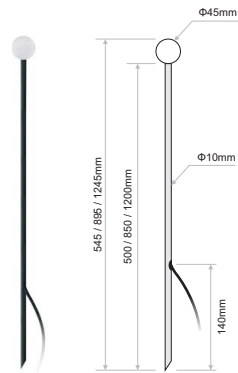

- TROPICAL is an elegant miniaturized outdoor luminaire.
- Ideal to blend into any outdoor landscape due to the minimal aesthetic.
- Available in 50, 85, or 120cm pole.
- Cabling: 50cm pole supplied with 1,5m cable, 85/120cm poles supplied with 2,5m cable.
- Pole material: aluminium.
- Top part material: acrylic.
- Ingress Protection IP65
- IK Rate: IK05

Model	Acrylic Top	Aluminium Pole	Colour	CCT	LED Source	Beam Angle	Voltage
TROPICAL 0.5W <i>(TROPICAL 1)</i>	Sphere (SP)	50cm (AL50)	Black (BL)	2700K (27B)	40lm	Diffused (DF)	24VDC PWM Dimmable (24D)
	Flat Top 5 (FT5)	85cm (AL85)	White (WH)	3000K (30B)	45lm		
	Flat Top 11 (FT11)	120cm (AL120)	Brown (BR)	4000K (40B)	50lm		

Ordering Code Example: TROPICAL 1-FT11-AL85-BL-30B-DF-24D

Diffused LOR 0,20

TROPICAL 1-FT11-AL85-BL-30B-DF-24D

Sphere

Flat Top 5

Flat Top 11