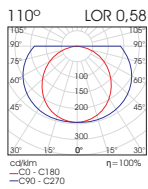

CLICK IT TUBE 30W

- Click It T30 is the large sized linear tube of Click it system.
- It is rotatable 340degree creating an interesting pattern.
- Available in black or white colour.
- With a length of 1200mm.
- L90/B10 50.000h
- 3SDCM

LIGHTSOURCE BY
bridgelux

Model (LED Power)	CCT	LED Source	Type	CRI	Beam Angle	Length	Dimming Option
		CRI90					
CLICK IT TUBE 30.1W <i>(CLICK IT T30)</i>	2700K <i>(27B)</i>	3189lm	Adjustable <i>(AD)</i>	90 <i>(90)</i>	110° <i>(110)</i>	1200mm <i>(1200)</i>	42V PWM Dimmable <i>(DM)</i> 48V DALI Dimmable <i>(DL)</i>
	3000K <i>(30B)</i>	3420lm					
	4000K <i>(40B)</i>	3690lm					
	5000K <i>(50B)</i>	3690lm					

Ordering Code Example: *CLICK IT T30-30B-AD-90-110-1200-DL*