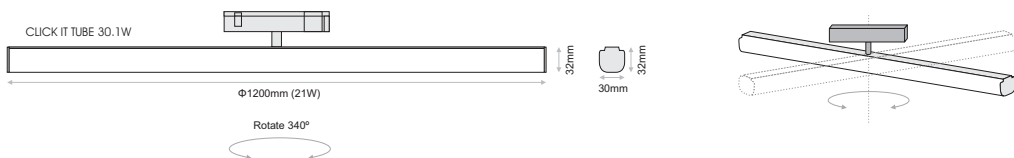

CLICK IT TUBE 30W

- Click It T30 is the large sized linear tube of Click it system.
- It is rotatable 340degree creating an interesting pattern.
- Available in black or white colour.
- With a length of 1200mm.
- L90/B10 50.000h
- 3SDCM

LIGHTSOURCE BY
bridgelux

Model (LED Power)	CCT	LED Source	Type	CRI	Beam Angle	Length	Dimming Option
		CRI90					
CLICK IT TUBE 30.1W <i>(CLICK IT T30)</i>	2700K <i>(27B)</i>	3189lm	Adjustable <i>(AD)</i>	90 <i>(90)</i>	110° <i>(110)</i>	1200mm <i>(1200)</i>	42V PWM Dimmable <i>(DM)</i> 48V DALI Dimmable <i>(DL)</i>
	3000K <i>(30B)</i>	3420lm					
	4000K <i>(40B)</i>	3690lm					
	5000K <i>(50B)</i>	3690lm					

Ordering Code Example: *CLICK IT T30-30B-AD-90-110-1200-DL*