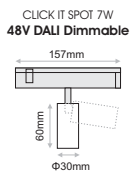

CLICK IT SPOT 7W

- Click It S7 spot is the smallest in size spot of Click It system.
- It is a miniaturized spot with a diameter of 30mm.
- It is a rotatable 320 degrees.
- Available in black or white colour.
- UGR < 21 (46°) / UGR < 14 (32°) / UGR < 17 (27°)
- L90/B10 50.000h
- 3SDCM

Model (LED Power)	CCT	LED Source	Type	CRI	Beam Angle	Colour	Dimming Option
		<i>CR180</i> <i>CR190</i>					
CLICK IT SPOT 7W <i>(CLICK IT S7)</i>	2700K <i>(27C)</i>	636lm 545lm	Adjustable <i>(AD)</i>	80 <i>(80)</i>	27° <i>(27)</i>	White <i>(WH)</i>	42V PWM Dimmable <i>(DM)</i>
	3000K <i>(30C)</i>	682lm 585lm		90 <i>(90)</i>	32° <i>(32)</i>	Black <i>(BL)</i>	48V DALI Dimmable <i>(DL)</i>
	4000K <i>(40C)</i>	736lm 630lm			46° <i>(46)</i>		
	5000K <i>(50C)</i>	736lm 630lm					

Ordering Code Example: *CLICK IT S7-30C-AD-80-32-WH-DL*