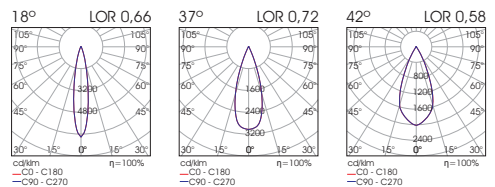

Model (LED Power)	CCT	LED Source		Beam Angle	Colour	Dimming Option	Accessories
		80 (80)	90 (90)				
CLICK IT PENDANT 20.6W <i>(CLICK IT PD21)</i>	2700K (27C)	2147lm	1610lm	18° (18)	White (WH)	42V PWM Dimmable (DM)	Standard (0:)
	3000K (30C)	2309lm	1730lm	37° (37)	Black (BL)	48V DALI Dimmable (DL)	Honeycomb (1:)
	4000K (40C)	2379lm	1785lm	42° (42)			Line spread lens (2:)
	5000K (50C)	2309lm	1730lm				Softening lens (3:)
							(X X)
							EXTRAS
							No Extras (/:0)
							Snoot Black (/:1)
							Half Snoot Black (/:2)
							Frosted Cover (/:3)
							Snoot White (/:4)
							Half Snoot White (/:5)

Ordering Code Example: *CLICK IT PD21-30C-80-37-WH-DL-00*