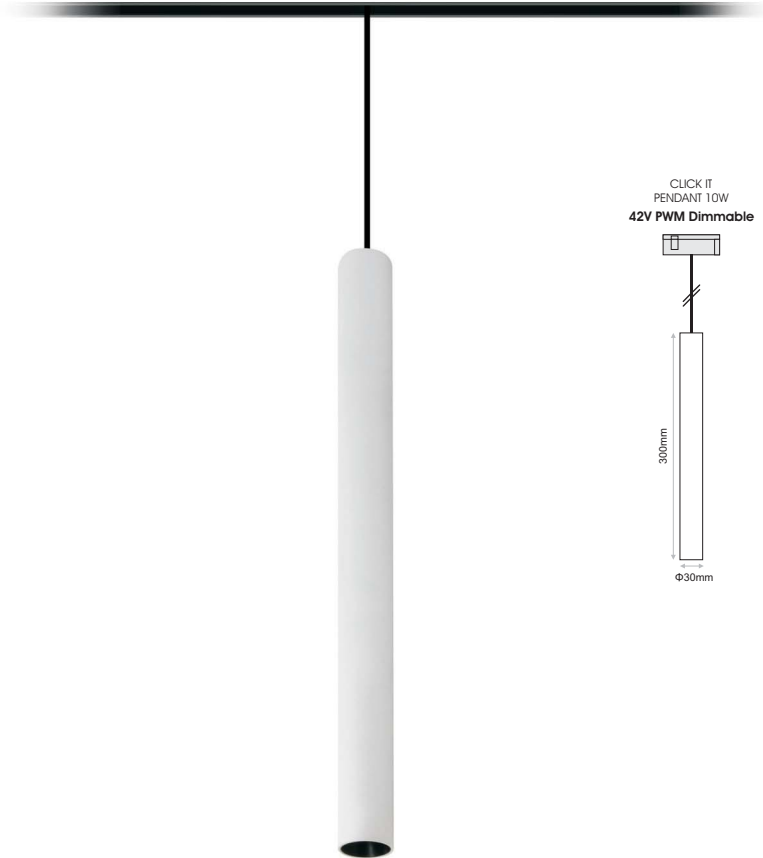

Ordering Code Example: *CLICK IT T23-30B-AD-90-110-800-DL*

CLICK IT PENDANT 21W

- Click It PD21 is a cylindrical decorative luminaire of Click it system.
- Available in black or white colour.
- It is offered with a variety of accessories : honeycomb, line spread lens, softening lens, snoot, or half snoot.
- L90/B10 50.000h
- 3SDCM

Model (LED Power)	CCT	LED Source		Beam Angle	Colour	Dimming Option	Accessories
		80 (80)	90 (90)				
CLICK IT PENDANT 20.6W <i>(CLICK IT PD21)</i>	2700K (27C)	2147lm	1610lm	18° (18)	White (WH)	42V PWM Dimmable (DM)	Standard (0:)
	3000K (30C)	2309lm	1730lm	37° (37)	Black (BL)	48V DALI Dimmable (DL)	Honeycomb (1:)
	4000K (40C)	2379lm	1785lm	42° (42)			Line spread lens (2:)
	5000K (50C)	2309lm	1730lm				Softening lens (3:)
							(X X)
							EXTRAS
							No Extras (/:0)
							Snoot Black (/:1)
							Half Snoot Black (/:2)
							Frosted Cover (/:3)
							Snoot White (/:4)
							Half Snoot White (/:5)

Ordering Code Example: *CLICK IT PD21-30C-80-37-WH-DL-00*

- Click It PD10 is a small sized cylindrical decorative luminaire of Click it system.
- Available in black or white colour.
- UGR<22(46°) / UGR<18(32°) / UGR<18(27°)
- L90/B10 50.000h
- 3SDCM