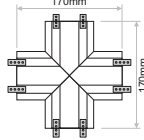

CLK.006 / CLK.009

CLK.007 / CLK.010

CLK.008 / CLK.011

CLK.096 / CLK.097

CLK.098 / CLK.099

Code	Description	Colour		
CLK.024 CLK.025	Live End with 1,5m cable Live End with 1,5m cable	Black White		
CLK.033 CLK.034	Live End with 0,6m cable Live End with 0,6m cable	Black White		
CLK.035 CLK.036	Live end no cable / straight connector Live end no cable / straight connector	Black White		
CLK.038 CLK.039	Adjustable Live Connector for track Adjustable Live Connector for track	Black White		
CLK.208 CLK.211	Driver Box 150W 42V ND Driver Box 150W 42V ND	Black White		
CLK.202 CLK.205	Driver Box 150W 42V WIRELESS (CASSAMBI) Driver Box 150W 42V WIRELESS (CASSAMBI)	Black White		
CLK.029 CLK.030	Black Cover 2m Black Cover 3m	Black Black		
CLK.103 CLK.104	White Cover 2m White Cover 3m	White White		
CLK.121	PMMA Transparent Cover for Indirect Lighting 2m	Transparent		