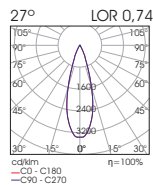

CLICK IT SPOT 7W

- Click It S7 spot is the smallest in size spot of Click It system.
- It is a miniaturized spot with a diameter of 30mm.
- It is a rotatable 320 degrees.
- Available in black or white colour.
- UGR < 21 (46°) / UGR < 14 (32°) / UGR < 17 (27°)
- L90/B10 50.000h
- 3SDCM

Model (LED Power)	CCT	LED Source	Type	CRI	Beam Angle	Colour	Dimming Option
		<i>CR180</i> <i>CR190</i>					
CLICK IT SPOT 7W <i>(CLICK IT S7)</i>	2700K <i>(27C)</i>	636lm 545lm	Adjustable <i>(AD)</i>	80 <i>(80)</i>	27° <i>(27)</i>	White <i>(WH)</i>	42V PWM Dimmable <i>(DM)</i>
	3000K <i>(30C)</i>	682lm 585lm		90 <i>(90)</i>	32° <i>(32)</i>	Black <i>(BL)</i>	48V DALI Dimmable <i>(DL)</i>
	4000K <i>(40C)</i>	736lm 630lm			46° <i>(46)</i>		
	5000K <i>(50C)</i>	736lm 630lm					

Ordering Code Example: *CLICK IT S7-30C-AD-80-32-WH-DL*