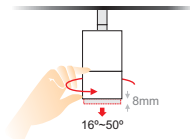

CLICK IT ZOOM SPOT 12W

- Click It Zoom spot of Click It system is a flexible spot that allows selection of the beam angle from 16 to 50 degrees.
- It is rotatable 320 degrees.
- Available in black or white colour.
- UGR<19(50°) / UGR<12(16°)
- L90/B10 50.000h
- 3SDCM

Model (LED Power)	CCT	LED Source		Beam Angle	Type	Colour	Dimming Option
CLICK IT ZOOM SPOT 12W <i>(CLICK IT ZS12)</i>	2700K (27C)	1194lm	992lm	Adjustable (1650) 16°(min)-50°(max)	Adjustable (AD)	White (WH) Black (BL)	42V PWM Dimmable (DM) 48V DALI Dimmable (DL)
	3000K (30C)	1257lm	1055lm				
	4000K (40C)	1307lm	1106lm				

Ordering Code Example: CLICK IT ZS12-30C-80-1650-AD-WH-DL