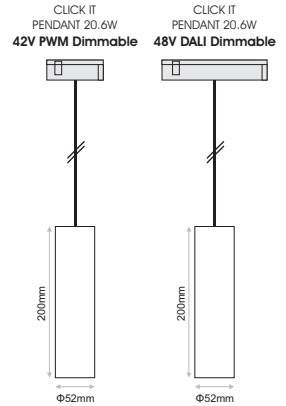

CLICK IT PENDANT 21W

- Click It PD21 is a cylindrical decorative luminaire of Click it system.
- Available in black or white colour.
- It is offered with a variety of accessories : honeycomb, line spread lens, softening lens, snoot, or half snoot.
- L90/B10 50.000h
- 3SDCM