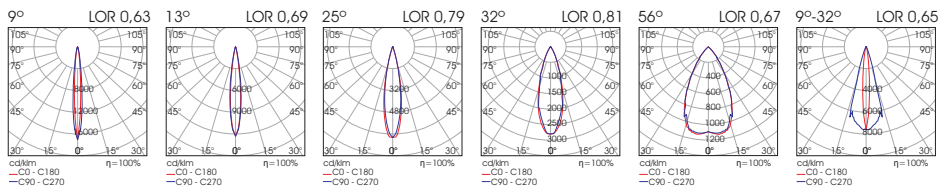

Model (LED Power)	CCT	CR180 LED Source	CR190 LED Source	Beam Angle	Colour	Dimming Option
CLICK IT LINEAR SPOT 14.9W <i>(CLICK IT LS15)</i>	2700K (27C)	1332lm	1098lm	9° (VN)	White (WH)	42V PWM Dimmable (DM)
	3000K (30C)	1404lm	1170lm	13° (NR)	Black (BL)	48V DALI Dimmable (DL)
	4000K (40C)	1476lm	1332lm	25° (MD)		
	5000K (50C)	1476lm	1332lm	32° (WD)		
				56° (VW)		
				9°-32° (AS) Asymmetric		

Ordering Code Example: *CLICK IT LS15-30C-80-MD-BL-DL*