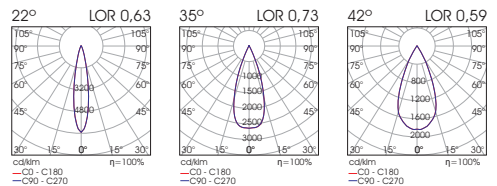

CLICK IT SPOT 22W

- Click It S22 spot is the highest sized spot of Click It system.
- It is rotatable 320 degrees.
- Available in black or white colour.
- It is offered with a variety of accessories : honeycomb, line spread lens, softening lens, snoot, or half snoot
- UGR < 19(42°) / UGR < 15(35°) / UGR < 17(22°)
- L90/B10 50.000h
- 3SDCM

Model (LED Power)	CCT	LED Source	Type	CRI	Beam Angle	Colour	Dimming Option	Accessories	
CLICK IT SPOT 22.3W <i>(CLICK IT S22)</i>	<i>CR180</i>		Adjustable <i>(AD)</i>	80 <i>(80)</i>	22° <i>(22)</i> 35° <i>(35)</i> 42° <i>(42)</i>	White <i>(WH)</i> Black <i>(BL)</i>	42V PWM Dimmable <i>(DM)</i> 48V DALI Dimmable <i>(DL)</i>	Standard <i>(0/)</i>	
	2700K <i>(27C)</i>	2465lm						Honeycomb <i>(1/)</i>	
	3000K <i>(30C)</i>	2651lm						Line spread lens <i>(2/)</i>	
	4000K <i>(40C)</i>	2837lm						Softening lens <i>(3/)</i>	
	5000K <i>(50C)</i>	2651lm							
	<i>CR190</i>							90 <i>(90)</i>	No Extras <i>(/0)</i>
	2700K <i>(27C)</i>	1850lm	Snoot Black <i>(/1)</i>						
	3000K <i>(30C)</i>	1901lm	Half Snoot Black <i>(/2)</i>						
	4000K <i>(40C)</i>	2125lm	Frosted Cover <i>(/3)</i>						
	5000K <i>(50C)</i>	1985lm	Snoot White <i>(/4)</i>						
			Half Snoot White <i>(/5)</i>						

Ordering Code Example: *CLICK IT S22-30C-AD-80-35-WH-DL-00*