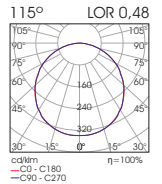

- Click It A25 spot is the larger mid-sized available linear ambient luminaire of Click It system.
- Available in black or white colour.
- Beam angle of 115 degrees and length of 800mm.
- L90/B10 50.000h
- 3SDCM

Model (LED Power)	CCT	LED Source		Type	CRI	Beam Angle	Colour	Dimming Option	
CLICK IT AMBIENT 24.8W <i>(CLICK IT A25)</i>	2700K (27B)	CR180	CR190	Fixed (FX)	80 (80)	115° (115)	White (WH)	42V PWM Dimmable (DM) 48V DALI Dimmable (DL)	
	3000K (30B)	3960lm	2970lm						90 (90)
	4000K (40B)	4200lm	3150lm						
	5000K (50B)	4440lm	3330lm						

Ordering Code Example: CLICK IT A25-30B-FX-80-115-WH-DL