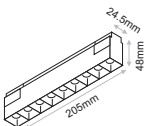

Model (LED Power)	CCT	CR180 LED Source	CR190 LED Source	Beam Angle	Colour	Dimming Option
CLICK IT LINEAR SPOT 14.9W <i>(CLICK IT LS15)</i>	2700K (27C)	1332lm	1098lm	9° (VN)	White (WH)	42V PWM Dimmable (DM)
	3000K (30C)	1404lm	1170lm	13° (NR)	Black (BL)	48V DALI Dimmable (DL)
	4000K (40C)	1476lm	1332lm	25° (MD)		
	5000K (50C)	1476lm	1332lm	32° (WD)		
				56° (VW)		
				9°-32° (AS) Asymmetric		

Ordering Code Example: *CLICK IT LS15-30C-80-MD-BL-DL*