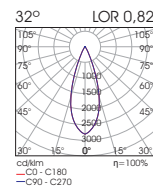

Model (LED Power)	CCT	LED Source		Beam Angle	Colour	Dimming Option
		80 (80)	90 (90)			
CLICK IT PENDANT 10W <i>(CLICK IT PD10)</i>	2700K (27C)	767lm	575lm	27° (27)	White (WH)	42V PWM Dimmable (DM)
	3000K (30C)	823lm	615lm	32° (32)	Black (BL)	48V DALI Dimmable (DL)
	4000K (40C)	888lm	710lm	46° (46)		
	5000K (50C)	888lm	710lm			

Ordering Code Example: *CLICK IT PD10-30C-80-32-WH-DL*