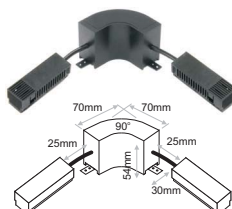

CLK.018 / CLK.021

CLK.019 / CLK.022

CLK.020 / CLK.023

CLK.118 / CLK.119

TRIMLESS

Code	Description	Colour
CLK.006	L CORNER Trimless Ceiling to Ceiling	Black
CLK.009	L CORNER Trimless Ceiling to Ceiling	White
CLK.007	L CORNER Trimless Ceiling to Wall IN	Black
CLK.010	L CORNER Trimless Ceiling to Wall IN	White
CLK.008	L CORNER Trimless Ceiling to Wall OUT	Black
CLK.011	L CORNER Trimless Ceiling to Wall OUT	White
CLK.096	T Connector Trimless	Black
CLK.097	T Connector Trimless	White
CLK.098	+ Connector Trimless	Black
CLK.099	+ Connector Trimless	White