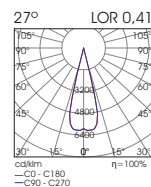

CLICK IT FRAME SPOT 13W

- Click It Zoom Frame is ideal to highlight artwork that requires a lighting frame.
- It is rotatable 320 degrees.
- Available in black or white colour.
- L90/B10 50.000h
- 3SDCM

Frame Spot

Model (LED Power)	CCT	LED Source		Type	CRI	Beam Angle	Colour	Dimming Option
		<i>CR180</i>	<i>CR190</i>					
CLICK IT FRAME SPOT 12.8W <i>(CLICK IT FR S13)</i>	2700K (27C)	1102lm	925lm	Adjustable (AD)	80 (80)	27° max (27)	White (WH) Black (BL)	42V PWM Dimmable (DM) 48V DALI Dimmable (DL)
	3000K (30C)	1148lm	965lm		90 (90)			
	4000K (40C)	1211lm	1015lm					
	5000K (50C)	1226lm	1030lm					

Ordering Code Example: *CLICK IT FR S13-30C-AD-80-27-WH-DL*