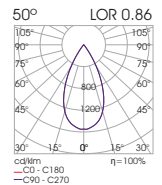

CLICK IT ZOOM SPOT 12W

- Click It Zoom spot of Click It system is a flexible spot that allows selection of the beam angle from 16 to 50 degrees.
- It is rotatable 320 degrees.
- Available in black or white colour.
- UGR<19(50°) / UGR<12(16°)
- L90/B10 50.000h
- 3SDCM

Model (LED Power)	CCT	LED Source		Beam Angle	Type	Colour	Dimming Option
CLICK IT ZOOM SPOT 12W <i>(CLICK IT ZS12)</i>	2700K (27C)	1194lm	992lm	Adjustable (1650) 16°(min)-50°(max)	Adjustable (AD)	White (WH) Black (BL)	42V PWM Dimmable (DM) 48V DALI Dimmable (DL)
	3000K (30C)	1257lm	1055lm				
	4000K (40C)	1307lm	1106lm				

Ordering Code Example: CLICK IT ZS12-30C-80-1650-AD-WH-DL