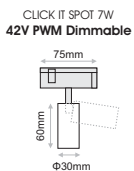

CLICK IT SPOT 7W

- Click It S7 spot is the smallest in size spot of Click It system.
- It is a miniaturized spot with a diameter of 30mm.
- It is a rotatable 320 degrees.
- Available in black or white colour.
- UGR < 21 (46°) / UGR < 14 (32°) / UGR < 17 (27°)
- L90/B10 50.000h
- 3SDCM

Model (LED Power)	CCT	LED Source	Type	CRI	Beam Angle	Colour	Dimming Option
		<i>CR180</i> <i>CR190</i>					
CLICK IT SPOT 7W <i>(CLICK IT S7)</i>	2700K <i>(27C)</i>	636lm 545lm	Adjustable <i>(AD)</i>	80 <i>(80)</i>	27° <i>(27)</i>	White <i>(WH)</i>	42V PWM Dimmable <i>(DM)</i>
	3000K <i>(30C)</i>	682lm 585lm		90 <i>(90)</i>	32° <i>(32)</i>	Black <i>(BL)</i>	48V DALI Dimmable <i>(DL)</i>
	4000K <i>(40C)</i>	736lm 630lm			46° <i>(46)</i>		
	5000K <i>(50C)</i>	736lm 630lm					

Ordering Code Example: *CLICK IT S7-30C-AD-80-32-WH-DL*