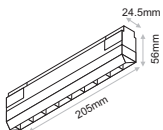

Model (LED Power)	CCT	CRI80 LED Source	CRI90 LED Source	Beam Angle	Colour	Dimming Option
CLICK IT LINEAR WASH 14W <i>(CLICK IT LW14)</i>	2700K (27C)	1250lm	1026lm	10°x48° (1048)	White (WH)	42V PWM Dimmable (DM)
	3000K (30C)	1332lm	1098lm		Black (BL)	48V DALI Dimmable (DL)
	4000K (40C)	1404lm	1250lm			
	5000K (50C)	1404lm	1250lm			

Ordering Code Example: *CLICK IT LW14-30C-80-1048-BL-DM*