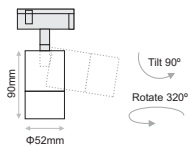

CLICK IT ZOOM SPOT 12W

- Click It Zoom spot of Click It system is a flexible spot that allows selection of the beam angle from 16 to 50 degrees.
- It is rotatable 320 degrees.
- Available in black or white colour.
- UGR<19(50°) / UGR<12(16°)
- L90/B10 50.000h
- 3SDCM

Model (LED Power)	CCT	LED Source		Beam Angle	Type	Colour	Dimming Option
CLICK IT ZOOM SPOT 12W <i>(CLICK IT ZS12)</i>	2700K (27C)	1194lm	992lm	Adjustable (1650) 16°(min)-50°(max)	Adjustable (AD)	White (WH) Black (BL)	42V PWM Dimmable (DM) 48V DALI Dimmable (DL)
	3000K (30C)	1257lm	1055lm				
	4000K (40C)	1307lm	1106lm				

Ordering Code Example: CLICK IT ZS12-30C-80-1650-AD-WH-DL