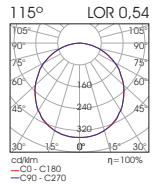

- Click It A9 spot is the smallest sized available linear ambient luminaire of Click It system.
- Available in black or white colour.
- Beam angle of 115 degrees and length of 205mm.
- L90/B10 50.000h
- 3SDCM

Model (LED Power)	CCT	LED Source		Type	CRI	Beam Angle	Colour	Dimming Option
CLICK IT AMBIENT 9.2W <i>(CLICK IT A9)</i>	2700K (27B)	990lm	740lm	Fixed (FX)	80 (80)	115° (115)	White (WH) Black (BL)	42V PWM Dimmable (DM) 48V DALI Dimmable (DL)
	3000K (30B)	1050lm	790lm		90 (90)			
	4000K (40B)	1110lm	830lm					
	5000K (50B)	1110lm	830lm					

Ordering Code Example: CLICK IT A9-30B-FX-80-115-WH-DL