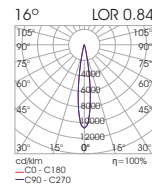

CLICK IT ZOOM SPOT 12W

- Click It Zoom spot of Click It system is a flexible spot that allows selection of the beam angle from 16 to 50 degrees.
- It is rotatable 320 degrees.
- Available in black or white colour.
- UGR<19(50°) / UGR<12(16°)
- L90/B10 50.000h
- 3SDCM

Model (LED Power)	CCT	LED Source		Beam Angle	Type	Colour	Dimming Option
CLICK IT ZOOM SPOT 12W <i>(CLICK IT ZS12)</i>	2700K (27C)	1194lm	992lm	Adjustable (1650) 16°(min)-50°(max)	Adjustable (AD)	White (WH) Black (BL)	42V PWM Dimmable (DM) 48V DALI Dimmable (DL)
	3000K (30C)	1257lm	1055lm				
	4000K (40C)	1307lm	1106lm				

Ordering Code Example: CLICK IT ZS12-30C-80-1650-AD-WH-DL