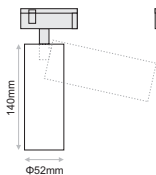

CLICK IT SPOT 22W
42V PWM Dimmable

CLICK IT SPOT 22W
48V DALI Dimmable