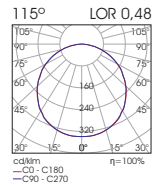

CLICK IT AMBIENT 12W

- Click It A25 spot is the smaller mid-sized available linear ambient luminaire of Click It system.
- Available in black or white colour.
- Beam angle of 115 degrees and length of 407mm.
- L90/B10 50.000h
- 3SDCM

LIGHTSOURCE BY
bridgelux.

Model (LED Power)	CCT	LED Source		Type	CRI	Beam Angle	Colour	Dimming Option
CLICK IT AMBIENT 12.4W <i>(CLICK IT A12)</i>	2700K <i>(27B)</i>	CR180	CR90	Fixed <i>(FX)</i>	80 <i>(80)</i> 90 <i>(90)</i>	115° <i>(115)</i>	White <i>(WH)</i> Black <i>(BL)</i>	42V PWM Dimmable <i>(DM)</i> 48V DALI Dimmable <i>(DL)</i>
	3000K <i>(30B)</i>	1980lm	1485lm					
	4000K <i>(40B)</i>	2100lm	1575lm					
	5000K <i>(50B)</i>	2220lm	1665lm					

Ordering Code Example: *CLICK IT A12-30B-FX-80-115-WH-DL*