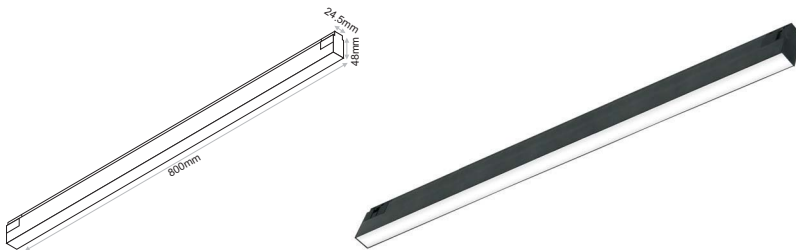

- Click It A25 spot is the larger mid-sized available linear ambient luminaire of Click It system.
- Available in black or white colour.
- Beam angle of 115 degrees and length of 800mm.
- L90/B10 50.000h
- 3SDCM

Model (LED Power)	CCT	LED Source		Type	CRI	Beam Angle	Colour	Dimming Option	
CLICK IT AMBIENT 24.8W <i>(CLICK IT A25)</i>	2700K (27B)	CR180	CR190	Fixed (FX)	80 (80)	115° (115)	White (WH)	42V PWM Dimmable (DM) 48V DALI Dimmable (DL)	
	3000K (30B)	3960lm	2970lm						90 (90)
	4000K (40B)	4200lm	3150lm						
	5000K (50B)	4440lm	3330lm						

Ordering Code Example: CLICK IT A25-30B-FX-80-115-WH-DL