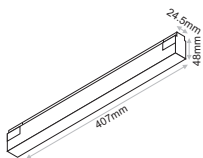

CLICK IT AMBIENT 12W

- Click It A25 spot is the smaller mid-sized available linear ambient luminaire of Click It system.
- Available in black or white colour.
- Beam angle of 115 degrees and length of 407mm.
- L90/B10 50.000h
- 3SDCM

LIGHTSOURCE BY
bridgelux.

Model (LED Power)	CCT	LED Source		Type	CRI	Beam Angle	Colour	Dimming Option
CLICK IT AMBIENT 12.4W <i>(CLICK IT A12)</i>	2700K <i>(27B)</i>	CR180	CR90	Fixed <i>(FX)</i>	80 <i>(80)</i> 90 <i>(90)</i>	115° <i>(115)</i>	White <i>(WH)</i> Black <i>(BL)</i>	42V PWM Dimmable <i>(DM)</i> 48V DALI Dimmable <i>(DL)</i>
	3000K <i>(30B)</i>	1980lm	1485lm					
	4000K <i>(40B)</i>	2100lm	1575lm					
	5000K <i>(50B)</i>	2220lm	1665lm					

Ordering Code Example: *CLICK IT A12-30B-FX-80-115-WH-DL*