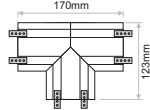

CLK.006 / CLK.009

CLK.007 / CLK.010

CLK.008 / CLK.011

CLK.096 / CLK.097

CLK.098 / CLK.099

Code	Description	Colour		
CLK.024 CLK.025	Live End with 1,5m cable Live End with 1,5m cable	Black White		
CLK.033 CLK.034	Live End with 0,6m cable Live End with 0,6m cable	Black White		
CLK.035 CLK.036	Live end no cable / straight connector Live end no cable / straight connector	Black White		
CLK.038 CLK.039	Adjustable Live Connector for track Adjustable Live Connector for track	Black White		
CLK.208 CLK.211	Driver Box 150W 42V ND Driver Box 150W 42V ND	Black White		
CLK.202 CLK.205	Driver Box 150W 42V WIRELESS (CASSAMBI) Driver Box 150W 42V WIRELESS (CASSAMBI)	Black White		
CLK.029 CLK.030	Black Cover 2m Black Cover 3m	Black Black		
CLK.103 CLK.104	White Cover 2m White Cover 3m	White White		
CLK.121	PMMA Transparent Cover for Indirect Lighting 2m	Transparent		