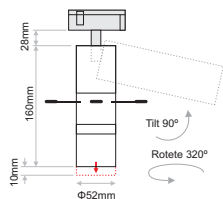

CLICK IT FRAME SPOT 13W

- Click It Zoom Frame is ideal to highlight artwork that requires a lighting frame.
- It is rotatable 320 degrees.
- Available in black or white colour.
- L90/B10 50.000h
- 3SDCM

Frame Spot

Model (LED Power)	CCT	LED Source		Type	CRI	Beam Angle	Colour	Dimming Option
		<i>CR180</i>	<i>CR190</i>					
CLICK IT FRAME SPOT 12.8W <i>(CLICK IT FR S13)</i>	2700K (27C)	1102lm	925lm	Adjustable (AD)	80 (80)	27° max (27)	White (WH) Black (BL)	42V PWM Dimmable (DM) 48V DALI Dimmable (DL)
	3000K (30C)	1148lm	965lm		90 (90)			
	4000K (40C)	1211lm	1015lm					
	5000K (50C)	1226lm	1030lm					

Ordering Code Example: *CLICK IT FR S13-30C-AD-80-27-WH-DL*