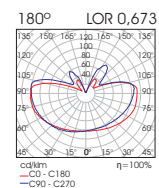

LIGHTSOURCE BY
bridgelux.

Model (LED Power)	CCT*	LED Source	Type	CRI	Beam Angle	Colour	Dimming Option
		<i>CRI80</i>					
CLICK IT SPHERE SPOT 4.5W <i>(CLICK IT SPH SP5)</i>	2700K <i>(27B)</i>	348lm	Fixed <i>(FX)</i>	80 <i>(80)</i>	180° <i>(180)</i>	Black <i>(BL)</i> White <i>(WH)</i>	42V PWM Dimmable <i>(DM)</i>
	3000K <i>(30B)</i>	374lm					48V DALI Dimmable <i>(DL)</i>

* Available also in 4000K & 5000K upon request.

Ordering Code Example: *CLICK IT SPH SP5-30B-FX-80-180-BL-DL*