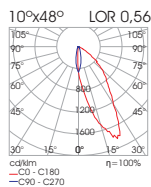

Model (LED Power)	CCT	CRI80 LED Source	CRI90 LED Source	Beam Angle	Colour	Dimming Option
CLICK IT LINEAR WASH 14W <i>(CLICK IT LW14)</i>	2700K (27C)	1250lm	1026lm	10°x48° (1048)	White (WH)	42V PWM Dimmable (DM)
	3000K (30C)	1332lm	1098lm		Black (BL)	48V DALI Dimmable (DL)
	4000K (40C)	1404lm	1250lm			
	5000K (50C)	1404lm	1250lm			

Ordering Code Example: *CLICK IT LW14-30C-80-1048-BL-DM*