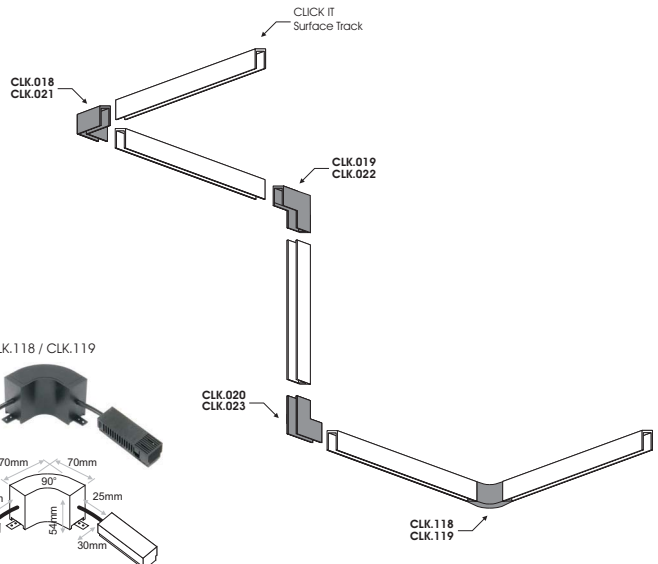

SURFACE PREFABRICATED CORNERS 90° for CLICK IT System

SURFACE

Code	Description	Colour
CLK.018	L CORNER Surface Ceiling to Ceiling	Black
CLK.021	L CORNER Surface Ceiling to Ceiling	White
CLK.019	L CORNER Surface Ceiling to Wall IN	Black
CLK.022	L CORNER Surface Ceiling to Wall IN	White
CLK.020	L CORNER Surface Ceiling to Wall OUT	Black
CLK.023	L CORNER Surface Ceiling to Wall OUT	White
CLK.118	CURVED 90° CORNER for Surface Track	Black
CLK.119	CURVED 90° CORNER for Surface Track	White