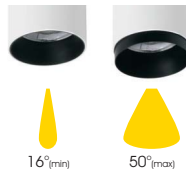

CLICK IT ZOOM SPOT 12W

- Click It Zoom spot of Click It system is a flexible spot that allows selection of the beam angle from 16 to 50 degrees.
- It is rotatable 320 degrees.
- Available in black or white colour.
- UGR<19(50°) / UGR<12(16°)
- L90/B10 50.000h
- 3SDCM

Model (LED Power)	CCT	LED Source		Beam Angle	Type	Colour	Dimming Option
CLICK IT ZOOM SPOT 12W <i>(CLICK IT ZS12)</i>	2700K (27C)	1194lm	992lm	Adjustable (1650) 16°(min)-50°(max)	Adjustable (AD)	White (WH) Black (BL)	42V PWM Dimmable (DM) 48V DALI Dimmable (DL)
	3000K (30C)	1257lm	1055lm				
	4000K (40C)	1307lm	1106lm				

Ordering Code Example: CLICK IT ZS12-30C-80-1650-AD-WH-DL