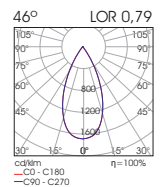

Model (LED Power)	CCT	LED Source		Beam Angle	Colour	Dimming Option
		80 (80)	90 (90)			
CLICK IT PENDANT 10W <i>(CLICK IT PD10)</i>	2700K (27C)	767lm	575lm	27° (27)	White (WH)	42V PWM Dimmable (DM)
	3000K (30C)	823lm	615lm	32° (32)	Black (BL)	48V DALI Dimmable (DL)
	4000K (40C)	888lm	710lm	46° (46)		
	5000K (50C)	888lm	710lm			

Ordering Code Example: *CLICK IT PD10-30C-80-32-WH-DL*