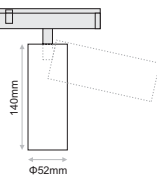

CLICK IT SPOT 22W
48V DALI Dimmable