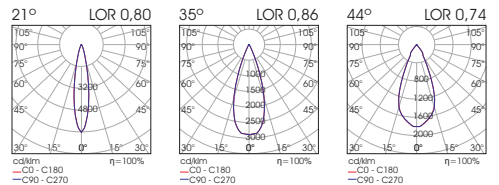

Model (LED Power)	CCT	LED Source	Type	CRI	Beam Angle	Colour	Dimming Option	Accessories	
CLICK IT SPOT 17.6W <i>(CLICK IT S18)</i>	<i>CR180</i>		Adjustable <i>(AD)</i>	80 <i>(80)</i>	21° <i>(21)</i> 35° <i>(35)</i> 44° <i>(44)</i>	White <i>(WH)</i> Black <i>(BL)</i>	42V PWM Dimmable <i>(DM)</i> 48V DALI Dimmable <i>(DL)</i>	Standard <i>(0/)</i>	
	2700K <i>(27C)</i>	1518lm						Honeycomb <i>(1/)</i>	
	3000K <i>(30C)</i>	1634lm						Line spread lens <i>(2/)</i>	
	4000K <i>(40C)</i>	1634lm						Softening lens <i>(3/)</i>	
	5000K <i>(50C)</i>	1750lm							
	<i>CR90</i>		90 <i>(90)</i>						EXTRAS
	2700K <i>(27C)</i>	1140lm							No Extras <i>(/0)</i>
	3000K <i>(30C)</i>	1225lm							Snoot Black <i>(/1)</i>
	4000K <i>(40C)</i>	1225lm							Half Snoot Black <i>(/2)</i>
	5000K <i>(50C)</i>	1310lm							Frosted Cover <i>(/3)</i>
		Snoot White <i>(/4)</i>							
		Half Snoot White <i>(/5)</i>							

Ordering Code Example: *CLICK IT S18-30C-AD-80-35-WH-DL-00*