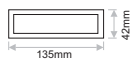

- Lima series is a complete series of die cast aluminium luminaires.
- It is available in different wattage consumption and each model is offered in different lumen outputs.
- It is available in different beam angles, diffused and wall wash applications.
- It includes models for recessed and trimless installations.
- In terms of LED, it is available in different CCTs as standard and it can also be offered upon request (depending on the model) in tunable white TW and individual colours R,G,B,A.
- 3 SDCM
- L90/B10 50000h
- Constant current
- Indoor use: IP40

LIMA Diffused Recessed 4

 55x35mm

LIMA Diffused Recessed 10

 128x35mm

LIMA Diffused Recessed 21

 248x35mm

| Model (LED Power) | CCT | CRI80, CRI90 LED Source | | Type | Beam Angle | Luminaire Colour: Mask | Dimming Option | Accessories |
|---|-------------|----------------------------|---------|------------|---------------|---------------------------|--|--|
| | | 80 (80) | 90 (90) | | | | | |
| LIMA Diffused 4W Recessed <i>(LIMA DF 4 RC)</i> | 2700K (27C) | 528lm | 464lm | Fixed (FX) | Diffused (DF) | White (WH) Black (BL) | Without Driver (00) | COVER Standard (0X) EXTRAS No Extras (X0) Emergency Kit (X1) |
| | 3000K (30C) | 528lm | 494lm | | | | Non Dimmable (ND) | |
| | 4000K (40C) | 562lm | 528lm | | | | Analogue (1-10V) (A1) DMX (DX) DALI (DL) Push Button (PB) Phase Cut (PC) Wireless* (WL) | |
| LIMA Diffused 10W Recessed <i>(LIMA DF 10 RC)</i> | 2700K (27C) | 1320lm | 1160lm | | | | | |
| | 3000K (30C) | 1320lm | 1235lm | | | | | |
| | 4000K (40C) | 1405lm | 1320lm | | | | | |
| LIMA Diffused 21W Recessed <i>(LIMA DF 21 RC)</i> | 2700K (27C) | 2640lm | 2320lm | | | | | |
| | 3000K (30C) | 2640lm | 2470lm | | | | | |
| | 4000K (40C) | 2810lm | 2640lm | | | | | |
| | 6500K (65C) | 2960lm | - | | | | | |