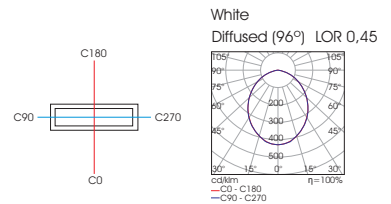

Model (LED Power)	CCT	CRI80, CRI90 LED Source		Type	Beam Angle	Luminaire Colour: Mask	Dimming Option	Accessories
		80 (80)	90 (90)					
LIMA Diffused 4W Recessed <i>(LIMA DF 4 RC)</i>	2700K (27C)	528lm	464lm	Fixed (FX)	Diffused (DF)	White (WH) Black (BL)	Without Driver (00)	COVER Standard (0X) EXTRAS No Extras (X0) Emergency Kit (X1)
	3000K (30C)	528lm	494lm				Non Dimmable (ND)	
	4000K (40C)	562lm	528lm				Analogue (1-10V) (A1) DMX (DX) DALI (DL) Push Button (PB) Phase Cut (PC) Wireless* (WL)	
LIMA Diffused 10W Recessed <i>(LIMA DF 10 RC)</i>	2700K (27C)	1320lm	1160lm					
	3000K (30C)	1320lm	1235lm					
	4000K (40C)	1405lm	1320lm					
LIMA Diffused 21W Recessed <i>(LIMA DF 21 RC)</i>	2700K (27C)	2640lm	2320lm					
	3000K (30C)	2640lm	2470lm					
	4000K (40C)	2810lm	2640lm					
	6500K (65C)	2960lm	-					

* The wireless dimming option includes driver and Bluetooth dimming accessory.

Ordering Code Example: LIMA DF 10 RC-30C-80-FX-DF-WH-ND-00