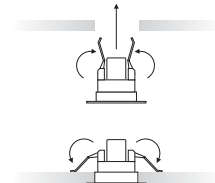

LIMA Diffused Recessed 4

 55x35mm

LIMA Diffused Recessed 10

 128x35mm

LIMA Diffused Recessed 21

 248x35mm

| Model (LED Power) | CCT | CRI80, CRI90 LED Source | | Type | Beam Angle | Luminaire Colour: Mask | Dimming Option | Accessories |
|---|-------------|----------------------------|---------|------------|---------------|---------------------------|--|--|
| | | 80 (80) | 90 (90) | | | | | |
| LIMA Diffused 4W Recessed <i>(LIMA DF 4 RC)</i> | 2700K (27C) | 528lm | 464lm | Fixed (FX) | Diffused (DF) | White (WH) Black (BL) | Without Driver (00) | COVER Standard (0X) EXTRAS No Extras (X0) Emergency Kit (X1) |
| | 3000K (30C) | 528lm | 494lm | | | | Non Dimmable (ND) | |
| | 4000K (40C) | 562lm | 528lm | | | | Analogue (1-10V) (A1) DMX (DX) DALI (DL) Push Button (PB) Phase Cut (PC) Wireless* (WL) | |
| LIMA Diffused 10W Recessed <i>(LIMA DF 10 RC)</i> | 2700K (27C) | 1320lm | 1160lm | | | | | |
| | 3000K (30C) | 1320lm | 1235lm | | | | | |
| | 4000K (40C) | 1405lm | 1320lm | | | | | |
| LIMA Diffused 21W Recessed <i>(LIMA DF 21 RC)</i> | 2700K (27C) | 2640lm | 2320lm | | | | | |
| | 3000K (30C) | 2640lm | 2470lm | | | | | |
| | 4000K (40C) | 2810lm | 2640lm | | | | | |
| | 6500K (65C) | 2960lm | - | | | | | |