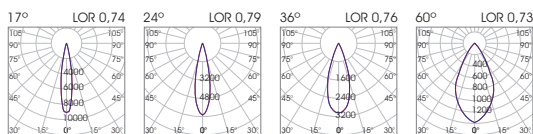

Model	LED Power	CCT*	CRI80, CRI90 LED Source	Beam Angle	Type	Luminaire Colour: Trim/Inner Case	Dimming Option	Accessories
			80 (80) 90 (90)					
LIMIT RC <i>(LIMIT RC)</i>	6.4W (06)	2700K (27B)	793lm 655lm	24° (24)	Fixed (FX)	White/White (WW)	Without Driver (00)	No Extras (0) Emergency (1) Honeycomb (2)
		3000K (30B)	843lm 684lm	36° (36)		White/Black (WB)	Non Dimmable (ND)	
		4000K (40B)	867lm 724lm	48° (48)		Black/Black (BB)	Analogue (1-10V) (A1)	
		5000K (50B)	878lm 759lm			Black/White (BW)	DMX (DX) DALI (DL) Push Button (PB) Phase Cut (PC) Wireless** (WL)	
	8.8W (09)	2700K (27B)	1204lm 993lm	17° (17)				
		3000K (30B)	1279lm 1038lm	24° (24)				
		4000K (40B)	1316lm 1098lm	36° (36)				
		5000K (50B)	1331lm 1151lm	60° (60)				
	12.8W (13)	2700K (27B)	1678lm 1384lm					
		3000K (30B)	1783lm 1447lm					
		4000K (40B)	1835lm 1531lm					
		5000K (50B)	1857lm 1605lm					

* Models with CCTs of 3500K & 6500K are available upon request.

** The wireless dimming option includes driver and Bluetooth dimming accessory.

Ordering Code Example: *LIMIT RC-06-30B-80-48-FX-WW-DL-0*

6.4W

8.8W

12.8W