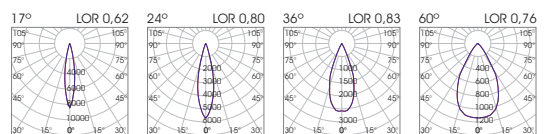

Model	LED Power	CCT*	CRI80, CRI90 LED Source	Beam Angle	Type	Luminaire Colour: Trim/Inner Case	Dimming Option	Accessories
			80 (80) 90 (90)					
LIMIT RC <i>(LIMIT RC)</i>	6.4W (06)	2700K (27B)	793lm 655lm	24° (24)	Fixed (FX)	White/White (WW)	Without Driver (00)	No Extras (0) Emergency (1) Honeycomb (2)
		3000K (30B)	843lm 684lm	36° (36)		White/Black (WB)	Non Dimmable (ND)	
		4000K (40B)	867lm 724lm	48° (48)		Black/Black (BB)	Analogue (1-10V) (A1)	
		5000K (50B)	878lm 759lm			Black/White (BW)	DMX (DX) DALI (DL) Push Button (PB) Phase Cut (PC) Wireless** (WL)	
	8.8W (09)	2700K (27B)	1204lm 993lm	17° (17)				
		3000K (30B)	1279lm 1038lm	24° (24)				
		4000K (40B)	1316lm 1098lm	36° (36)				
		5000K (50B)	1331lm 1151lm	60° (60)				
	12.8W (13)	2700K (27B)	1678lm 1384lm					
		3000K (30B)	1783lm 1447lm					
		4000K (40B)	1835lm 1531lm					
		5000K (50B)	1857lm 1605lm					

* Models with CCTs of 3500K & 6500K are available upon request.

** The wireless dimming option includes driver and Bluetooth dimming accessory.

Ordering Code Example: *LIMIT RC-06-30B-80-48-FX-WW-DL-0*

6.4W

8.8W

12.8W