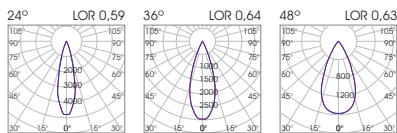

Model	LED Power	CCT*	CRI80, CRI90 LED Source	Beam Angle	Type	Luminaire Colour: Trim/Inner Case	Dimming Option	Accessories
			80 (80) 90 (90)					
LIMIT RC <i>(LIMIT RC)</i>	6.4W (06)	2700K (27B)	793lm 655lm	24° (24)	Fixed (FX)	White/White (WW)	Without Driver (00)	No Extras (0) Emergency (1) Honeycomb (2)
		3000K (30B)	843lm 684lm	36° (36)		White/Black (WB)	Non Dimmable (ND)	
		4000K (40B)	867lm 724lm	48° (48)		Black/Black (BB)	Analogue (1-10V) (A1)	
		5000K (50B)	878lm 759lm			Black/White (BW)	DMX (DX) DALI (DL) Push Button (PB) Phase Cut (PC) Wireless** (WL)	
	8.8W (09)	2700K (27B)	1204lm 993lm	17° (17)				
		3000K (30B)	1279lm 1038lm	24° (24)				
		4000K (40B)	1316lm 1098lm	36° (36)				
		5000K (50B)	1331lm 1151lm	60° (60)				
	12.8W (13)	2700K (27B)	1678lm 1384lm					
		3000K (30B)	1783lm 1447lm					
		4000K (40B)	1835lm 1531lm					
		5000K (50B)	1857lm 1605lm					

* Models with CCTs of 3500K & 6500K are available upon request.

** The wireless dimming option includes driver and Bluetooth dimming accessory.

Ordering Code Example: *LIMIT RC-06-30B-80-48-FX-WW-DL-0*

6.4W