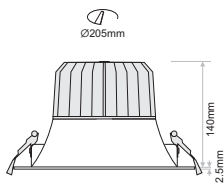

Monochromatic, TW, WD

- 3 SDCM
- L90/B10 50.000h

Model	LED Power	CCT*	CRI LED Source fc:55°C	Type	Beam Angle	Colour	Dimming Option		
			80 (80) 90 (90)						
REVO X (REVO X)	24W (24)	2700K (27B)	3600lm 2970lm	Fixed (FX)	22° (22) 36° (36) 60° (60)	White (WH) Black (BL)	Without Driver (00)		
		3000K (30B)	3810lm 3100lm				Non Dimmable (ND)		
		4000K (40B)	3940lm 3280lm				Analogue (1-10V) (A1)		
		5700K (57B)	3980lm 3260lm				DMX (DX) DALI (DL) Phase Cut (PC) Push Button (PB) Wireless** (WL)		
	32W (32)	2700K (27B)	4500lm 3710lm						Without Driver (00)
		3000K (30B)	4780lm 3870lm						DMX (DX)
		4000K (40B)	4910lm 4100lm						DALI (DL)
		5700K (57B)	4970lm 4090lm						Phase Cut (PC) Push Button (PB) Wireless** (WL)
	37W (37)	2700K (27B)	5140lm 4240lm						Without Driver (00)
		3000K (30B)	5460lm 4430lm						DMX (DX)
		4000K (40B)	5610lm 4690lm						DALI (DL)
		5700K (57B)	5690lm 4670lm						Phase Cut (PC) Push Button (PB) Wireless** (WL)
Tunable White 32W (TW32)	2700K~5700K (2757B)	90 (90)	2940lm (Both CCTs driven)			Without Driver (00)			
			3190lm (Both CCTs driven)			DMX (DX) DALI (DL) Wireless** (WL)			
Tunable White 37W (TW37)		95 (95)	2250lm			Without Driver (00)			
			2890lm			Analogue (1-10V) (A1) DMX (DX) DALI (DL) Phase Cut (PC) Push Button (PB) Wireless** (WL)			
Warm Dimming 24W (WD24)	1800K~3000K (1830B)	95 (95)	2250lm			Without Driver (00)			
			2890lm			Analogue (1-10V) (A1) DMX (DX) DALI (DL) Phase Cut (PC) Push Button (PB) Wireless** (WL)			
Warm Dimming 31W (WD31)	1800K~3000K (1830B)	95 (95)	2250lm			Without Driver (00)			
			2890lm			Analogue (1-10V) (A1) DMX (DX) DALI (DL) Phase Cut (PC) Push Button (PB) Wireless** (WL)			
RGBW 30W (RGBW30)			2075lm		40° (40) 65° (65)	Without Driver (00) DMX (DX) DALI (DL) Wireless** (WL)			
RGBW 43W (RGBW43)			2975lm						