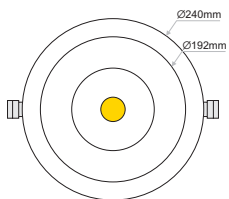

Monochromatic, TW, WD

- 3 SDCM
- L90/B10 50.000h

Model	LED Power	CCT*	CRI LED Source fc:55°C	Type	Beam Angle	Colour	Dimming Option		
			80 (80) 90 (90)						
REVO X (REVO X)	24W (24)	2700K (27B)	3600lm 2970lm	Fixed (FX)	22° (22) 36° (36) 60° (60)	White (WH) Black (BL)	Without Driver (00)		
		3000K (30B)	3810lm 3100lm				Non Dimmable (ND)		
		4000K (40B)	3940lm 3280lm				Analogue (1-10V) (A1)		
		5700K (57B)	3980lm 3260lm				DMX (DX) DALI (DL) Phase Cut (PC) Push Button (PB) Wireless** (WL)		
	32W (32)	2700K (27B)	4500lm 3710lm						Without Driver (00)
		3000K (30B)	4780lm 3870lm						DMX (DX)
		4000K (40B)	4910lm 4100lm						DALI (DL)
		5700K (57B)	4970lm 4090lm						Phase Cut (PC) Push Button (PB) Wireless** (WL)
	37W (37)	2700K (27B)	5140lm 4240lm						Without Driver (00)
		3000K (30B)	5460lm 4430lm						DMX (DX)
		4000K (40B)	5610lm 4690lm						DALI (DL)
		5700K (57B)	5690lm 4670lm						Phase Cut (PC) Push Button (PB) Wireless** (WL)
Tunable White 32W (TW32)	2700K~5700K (2757B)	90 (90)	2940lm (Both CCTs driven)			Without Driver (00)			
			3190lm (Both CCTs driven)			DMX (DX) DALI (DL) Wireless** (WL)			
Tunable White 37W (TW37)		95 (95)	2250lm			Without Driver (00)			
			2890lm			Analogue (1-10V) (A1) DMX (DX) DALI (DL) Phase Cut (PC) Push Button (PB) Wireless** (WL)			
Warm Dimming 24W (WD24)	1800K~3000K (1830B)	95 (95)	2250lm			Without Driver (00)			
			2890lm			Analogue (1-10V) (A1) DMX (DX) DALI (DL) Phase Cut (PC) Push Button (PB) Wireless** (WL)			
Warm Dimming 31W (WD31)	1800K~3000K (1830B)	95 (95)	2250lm			Without Driver (00)			
			2890lm			Analogue (1-10V) (A1) DMX (DX) DALI (DL) Phase Cut (PC) Push Button (PB) Wireless** (WL)			
RGBW 30W (RGBW30)			2075lm		40° (40) 65° (65)	Without Driver (00) DMX (DX) DALI (DL) Wireless** (WL)			
RGBW 43W (RGBW43)			2975lm						