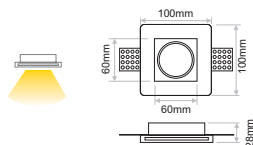

## RD / SQ SHORT / SQ WASH 45°

Code	Model	Lamp Holder	Maximum Consumption	Voltage		Weight		IP Rate
PCR.031	SEAMLESS ROUND	GU10	35W	230VAC	Not included	0.34Kg	$\Phi$ 130mm	IP20
PCR.001	SEAMLESS SQUARE SHORT	Gx5.3	35W	12VAC	Not included	0.20Kg	102x102mm	IP20
*Suitable for plasterboard 12.5mm								
PCR.003	SEAMLESS SQUARE WASH 45°	Gx5.3	35W	12VAC	Not included	0.55Kg	122x122mm	IP20
*Suitable for plasterboard 9mm-15mm								

### Plaster

Suitable for plasterboard  
12.5mm (PCR.031-001)  
9mm-15mm (PCR.003)

**PCR.031**  
SEAMLESS ROUND

**PCR.001**  
SEAMLESS SQUARE SHORT

**PCR.003**  
SEAMLESS SQUARE WASH 45°