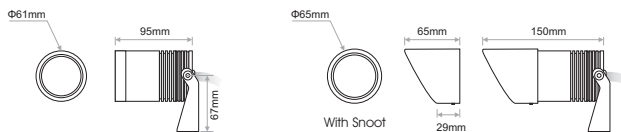

TONDO RETROFIT

TONDO Retrofit is a luminaire suitable for GU10 LED lamps (max 9W).

- Housing material: aluminum.
- Glass: Tempered glass T=3mm
- Power cable H05RN-F 3x1.0mm² L=1m
- Cable gland: PG7
- Gasket: O-ring PMQ silicone seal.
- Outdoor installation: IP66
- Luminaire available in Dark Grey, Black or Dark Brown colour.
- Available accessories: Snoot, Plastic Spike, Belt accessory.
- GU10 lamp holder, max 9W (lamp not included).

Code	Model	Colour	Lamp Holder	Dimensions	IP Rate
ALE.091	TONDO RETROFIT	Dark Grey	GU10 (max 9W)	Φ65x95mm	IP66
ALE.192	TONDO RETROFIT	Black	GU10 (max 9W)	Φ65x95mm	IP66
ALE.117	TONDO RETROFIT	Dark Brown	GU10 (max 9W)	Φ65x95mm	IP66