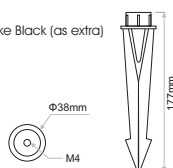

ACC.006 Spike Black (as extra)