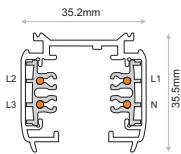

3-Circuit Surface Track

Code	Model	Length	Colour
TRA.500	3-Circuit Surface track	1m	White
TRA.503	3-Circuit Surface track	2m	White
TRA.506	3-Circuit Surface track	3m	White
TRA.501	3-Circuit Surface track	1m	Grey
TRA.504	3-Circuit Surface track	2m	Grey
TRA.507	3-Circuit Surface track	3m	Grey
TRA.502	3-Circuit Surface track	1m	Black
TRA.505	3-Circuit Surface track	2m	Black
TRA.508	3-Circuit Surface track	3m	Black

3-Circuit Recessed Track

Code	Model	Length	Colour
TRA.509	3-Circuit Recessed track	1m	White
TRA.512	3-Circuit Recessed track	2m	White
TRA.515	3-Circuit Recessed track	3m	White
TRA.510	3-Circuit Recessed track	1m	Grey
TRA.513	3-Circuit Recessed track	2m	Grey
TRA.516	3-Circuit Recessed track	3m	Grey
TRA.511	3-Circuit Recessed track	1m	Black
TRA.514	3-Circuit Recessed track	2m	Black
TRA.517	3-Circuit Recessed track	3m	Black

3-Circuit DALI Surface Track

Code	Model	Length	Colour
TRA.590	3-Circuit DALI Surface track	1m	White
TRA.593	3-Circuit DALI Surface track	2m	White
TRA.596	3-Circuit DALI Surface track	3m	White
TRA.591	3-Circuit DALI Surface track	1m	Grey
TRA.594	3-Circuit DALI Surface track	2m	Grey
TRA.597	3-Circuit DALI Surface track	3m	Grey
TRA.592	3-Circuit DALI Surface track	1m	Black
TRA.595	3-Circuit DALI Surface track	2m	Black
TRA.598	3-Circuit DALI Surface track	3m	Black

3-Circuit DALI Recessed Track

Code	Model	Length	Colour
TRA.599	3-Circuit DALI Recessed track	1m	White
TRA.602	3-Circuit DALI Recessed track	2m	White
TRA.605	3-Circuit DALI Recessed track	3m	White
TRA.600	3-Circuit DALI Recessed track	1m	Grey
TRA.603	3-Circuit DALI Recessed track	2m	Grey
TRA.606	3-Circuit DALI Recessed track	3m	Grey
TRA.601	3-Circuit DALI Recessed track	1m	Black
TRA.604	3-Circuit DALI Recessed track	2m	Black
TRA.607	3-Circuit DALI Recessed track	3m	Black