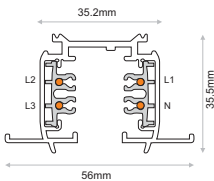

3-Circuit Surface Track

Code	Model	Length	Colour
TRA.500	3-Circuit Surface track	1m	White
TRA.503	3-Circuit Surface track	2m	White
TRA.506	3-Circuit Surface track	3m	White
TRA.501	3-Circuit Surface track	1m	Grey
TRA.504	3-Circuit Surface track	2m	Grey
TRA.507	3-Circuit Surface track	3m	Grey
TRA.502	3-Circuit Surface track	1m	Black
TRA.505	3-Circuit Surface track	2m	Black
TRA.508	3-Circuit Surface track	3m	Black

3-Circuit Recessed Track

Code	Model	Length	Colour
TRA.509	3-Circuit Recessed track	1m	White
TRA.512	3-Circuit Recessed track	2m	White
TRA.515	3-Circuit Recessed track	3m	White
TRA.510	3-Circuit Recessed track	1m	Grey
TRA.513	3-Circuit Recessed track	2m	Grey
TRA.516	3-Circuit Recessed track	3m	Grey
TRA.511	3-Circuit Recessed track	1m	Black
TRA.514	3-Circuit Recessed track	2m	Black
TRA.517	3-Circuit Recessed track	3m	Black

3-Circuit DALI Surface Track

Code	Model	Length	Colour
TRA.590	3-Circuit DALI Surface track	1m	White
TRA.593	3-Circuit DALI Surface track	2m	White
TRA.596	3-Circuit DALI Surface track	3m	White
TRA.591	3-Circuit DALI Surface track	1m	Grey
TRA.594	3-Circuit DALI Surface track	2m	Grey
TRA.597	3-Circuit DALI Surface track	3m	Grey
TRA.592	3-Circuit DALI Surface track	1m	Black
TRA.595	3-Circuit DALI Surface track	2m	Black
TRA.598	3-Circuit DALI Surface track	3m	Black

3-Circuit DALI Recessed Track

Code	Model	Length	Colour
TRA.599	3-Circuit DALI Recessed track	1m	White
TRA.602	3-Circuit DALI Recessed track	2m	White
TRA.605	3-Circuit DALI Recessed track	3m	White
TRA.600	3-Circuit DALI Recessed track	1m	Grey
TRA.603	3-Circuit DALI Recessed track	2m	Grey
TRA.606	3-Circuit DALI Recessed track	3m	Grey
TRA.601	3-Circuit DALI Recessed track	1m	Black
TRA.604	3-Circuit DALI Recessed track	2m	Black
TRA.607	3-Circuit DALI Recessed track	3m	Black