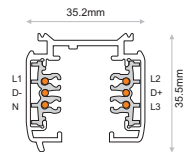

3-Circuit Surface Track

Code	Model	Length	Colour
TRA.500	3-Circuit Surface track	1m	White
TRA.503	3-Circuit Surface track	2m	White
TRA.506	3-Circuit Surface track	3m	White
TRA.501	3-Circuit Surface track	1m	Grey
TRA.504	3-Circuit Surface track	2m	Grey
TRA.507	3-Circuit Surface track	3m	Grey
TRA.502	3-Circuit Surface track	1m	Black
TRA.505	3-Circuit Surface track	2m	Black
TRA.508	3-Circuit Surface track	3m	Black

3-Circuit Recessed Track

Code	Model	Length	Colour
TRA.509	3-Circuit Recessed track	1m	White
TRA.512	3-Circuit Recessed track	2m	White
TRA.515	3-Circuit Recessed track	3m	White
TRA.510	3-Circuit Recessed track	1m	Grey
TRA.513	3-Circuit Recessed track	2m	Grey
TRA.516	3-Circuit Recessed track	3m	Grey
TRA.511	3-Circuit Recessed track	1m	Black
TRA.514	3-Circuit Recessed track	2m	Black
TRA.517	3-Circuit Recessed track	3m	Black

3-Circuit DALI Surface Track

Code	Model	Length	Colour
TRA.590	3-Circuit DALI Surface track	1m	White
TRA.593	3-Circuit DALI Surface track	2m	White
TRA.596	3-Circuit DALI Surface track	3m	White
TRA.591	3-Circuit DALI Surface track	1m	Grey
TRA.594	3-Circuit DALI Surface track	2m	Grey
TRA.597	3-Circuit DALI Surface track	3m	Grey
TRA.592	3-Circuit DALI Surface track	1m	Black
TRA.595	3-Circuit DALI Surface track	2m	Black
TRA.598	3-Circuit DALI Surface track	3m	Black

3-Circuit DALI Recessed Track

Code	Model	Length	Colour
TRA.599	3-Circuit DALI Recessed track	1m	White
TRA.602	3-Circuit DALI Recessed track	2m	White
TRA.605	3-Circuit DALI Recessed track	3m	White
TRA.600	3-Circuit DALI Recessed track	1m	Grey
TRA.603	3-Circuit DALI Recessed track	2m	Grey
TRA.606	3-Circuit DALI Recessed track	3m	Grey
TRA.601	3-Circuit DALI Recessed track	1m	Black
TRA.604	3-Circuit DALI Recessed track	2m	Black
TRA.607	3-Circuit DALI Recessed track	3m	Black