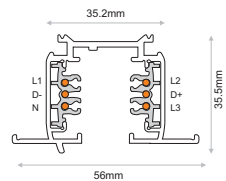

3-Circuit Surface Track

Code	Model	Length	Colour
TRA.500	3-Circuit Surface track	1m	White
TRA.503	3-Circuit Surface track	2m	White
TRA.506	3-Circuit Surface track	3m	White
TRA.501	3-Circuit Surface track	1m	Grey
TRA.504	3-Circuit Surface track	2m	Grey
TRA.507	3-Circuit Surface track	3m	Grey
TRA.502	3-Circuit Surface track	1m	Black
TRA.505	3-Circuit Surface track	2m	Black
TRA.508	3-Circuit Surface track	3m	Black

3-Circuit Recessed Track

Code	Model	Length	Colour
TRA.509	3-Circuit Recessed track	1m	White
TRA.512	3-Circuit Recessed track	2m	White
TRA.515	3-Circuit Recessed track	3m	White
TRA.510	3-Circuit Recessed track	1m	Grey
TRA.513	3-Circuit Recessed track	2m	Grey
TRA.516	3-Circuit Recessed track	3m	Grey
TRA.511	3-Circuit Recessed track	1m	Black
TRA.514	3-Circuit Recessed track	2m	Black
TRA.517	3-Circuit Recessed track	3m	Black

3-Circuit DALI Surface Track

Code	Model	Length	Colour
TRA.590	3-Circuit DALI Surface track	1m	White
TRA.593	3-Circuit DALI Surface track	2m	White
TRA.596	3-Circuit DALI Surface track	3m	White
TRA.591	3-Circuit DALI Surface track	1m	Grey
TRA.594	3-Circuit DALI Surface track	2m	Grey
TRA.597	3-Circuit DALI Surface track	3m	Grey
TRA.592	3-Circuit DALI Surface track	1m	Black
TRA.595	3-Circuit DALI Surface track	2m	Black
TRA.598	3-Circuit DALI Surface track	3m	Black

3-Circuit DALI Recessed Track

Code	Model	Length	Colour
TRA.599	3-Circuit DALI Recessed track	1m	White
TRA.602	3-Circuit DALI Recessed track	2m	White
TRA.605	3-Circuit DALI Recessed track	3m	White
TRA.600	3-Circuit DALI Recessed track	1m	Grey
TRA.603	3-Circuit DALI Recessed track	2m	Grey
TRA.606	3-Circuit DALI Recessed track	3m	Grey
TRA.601	3-Circuit DALI Recessed track	1m	Black
TRA.604	3-Circuit DALI Recessed track	2m	Black
TRA.607	3-Circuit DALI Recessed track	3m	Black