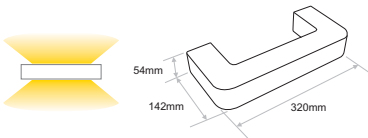

Code	Model	CCT	Watt	Constant Current	LED	Weight	IP Rate
PWM.015	EUROPA	3000K	1x3W	700mA	Included	1.05Kg	IP20
PWM.016	IDA	3000K	2x2W	500mA	Included	0.60Kg	IP20

* Available in 5000K & Blue upon request.

PWM.015
EUROPA