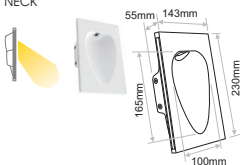

Code	Model	CCT / Colour	Watt	Constant Current	LED	Weight		IP Rate
PWR.005	NECK	5000K 3000K Blue	1x1W	350mA	Not included	1.00Kg	145x232mm	IP20
PWR.006	SHAPE	5000K 3000K Blue	1x1W	350mA	Not included	0.88Kg	110x247mm	IP20
PWR.007	TEAR	5000K 3000K Blue	1x1W	350mA	Not included	1.18Kg	103x322mm	IP20

Plaster

*Suitable for plasterboard 9mm-15mm

PWR.005
NECK

PWR.006
SHAPE

PWR.007
TEAR