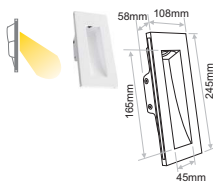

Code	Model	CCT / Colour	Watt	Constant Current	LED	Weight		IP Rate
PWR.005	NECK	5000K 3000K Blue	1x1W	350mA	Not included	1.00Kg	145x232mm	IP20
PWR.006	SHAPE	5000K 3000K Blue	1x1W	350mA	Not included	0.88Kg	110x247mm	IP20
PWR.007	TEAR	5000K 3000K Blue	1x1W	350mA	Not included	1.18Kg	103x322mm	IP20

Plaster

*Suitable for plasterboard 9mm-15mm

PWR.005
NECK

PWR.006
SHAPE

PWR.007
TEAR