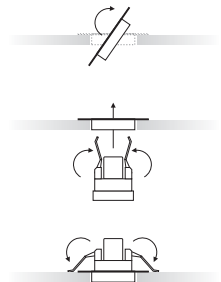

LIMA Trimless 21

LIMA Trimless 4

LIMA Trimless 10

LIMA Trimless 21

Model (LED Power)	CCT	CR180, CR190 LED Source	Type	Beam Angle	Luminaire Colour: Trim/Mask	Dimming Option	Accessories
LIMA 4W Trimless <i>(LIMA 4 TR)</i>	2700K (27C)	80 (80) 90 (90) 528lm 464lm	Fixed (FX)	15° (15)	White (WH) Black (BL)	Without Driver (00)	COVER Standard (0X) EXTRAS No Extras (0X) Emergency Kit (X1)
	3000K (30C)	528lm 494lm		30° (30)		Non Dimmable (ND)	
	4000K (40C)	562lm 528lm		50° (50)		Analogue (1-10V) (A1)	
	6500K (65C)	592lm -		15°x35° (1535)		DMX (DX) DALI (DL) Push Button (PB) Phase Cut (PC) Wireless* (WL)	
LIMA 10W Trimless <i>(LIMA 10 TR)</i>	2700K (27C)	1320lm 1160lm					
	3000K (30C)	1320lm 1235lm					
	4000K (40C)	1405lm 1320lm					
	6500K (65C)	1480lm -					
LIMA 21W Trimless <i>(LIMA 21 TR)</i>	2700K (27C)	2640lm 2320lm					
	3000K (30C)	2640lm 2470lm					
	4000K (40C)	2810lm 2640lm					
	6500K (65C)	2960lm -					