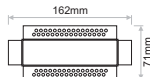

- Lima series is a complete series of die cast aluminium luminaires.
- It is available in different power consumption and it is offered for recessed or trimless application.
- In terms of LED, it is available in different CCTs as standard and it can also be offered upon request (depending on the model) in tunable white TW and individual colours R,G,B,A.
- 3 SDCM
- L90/B10 50.000h
- Low UGR (UGR<16 /black mask, UGR<19 /white mask).
- Constant current
- Indoor use: IP40

ACC.345
Trimless base

71x37mm

ACC.346
Trimless base

131x38mm

ACC.390
Trimless base

251x38mm

LIMA Trimless 4

LIMA Trimless 10