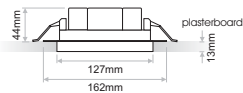

ACC.345
Trimless base

71x37mm

ACC.346
Trimless base

131x38mm

ACC.390
Trimless base

251x38mm

LIMA Trimless 4

LIMA Trimless 10

LIMA Trimless 21

LIMA Trimless 4

LIMA Trimless 10

LIMA Trimless 21

Model (LED Power)	CCT	CR180, CR190 LED Source	Type	Beam Angle	Luminaire Colour: Trim/Mask	Dimming Option	Accessories
LIMA 4W Trimless <i>(LIMA 4 TR)</i>	2700K (27C)	80 (80) 90 (90) 528lm 464lm	Fixed (FX)	15° (15)	White (WH) Black (BL)	Without Driver (00)	COVER Standard (0X) EXTRAS No Extras (0X) Emergency Kit (X1)
	3000K (30C)	528lm 494lm		30° (30)		Non Dimmable (ND)	
	4000K (40C)	562lm 528lm		50° (50)		Analogue (1-10V) (A1)	
	6500K (65C)	592lm -		15°x35° (1535)		DMX (DX) DALI (DL) Push Button (PB) Phase Cut (PC) Wireless* (WL)	
LIMA 10W Trimless <i>(LIMA 10 TR)</i>	2700K (27C)	1320lm 1160lm					
	3000K (30C)	1320lm 1235lm					
	4000K (40C)	1405lm 1320lm					
	6500K (65C)	1480lm -					
LIMA 21W Trimless <i>(LIMA 21 TR)</i>	2700K (27C)	2640lm 2320lm					
	3000K (30C)	2640lm 2470lm					
	4000K (40C)	2810lm 2640lm					
	6500K (65C)	2960lm -					