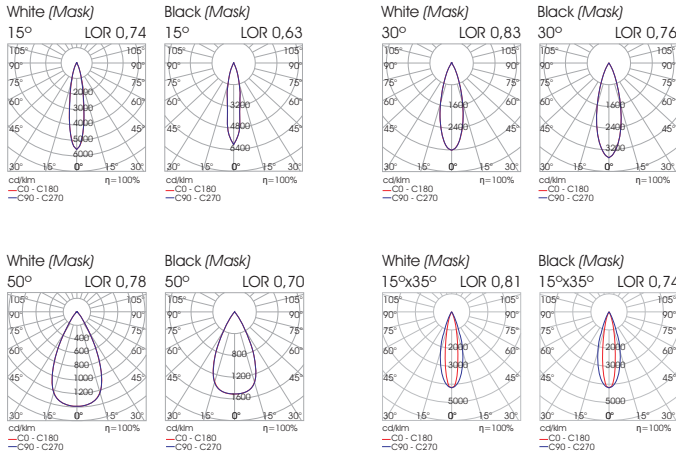

Model (LED Power)	CCT	CR180, CR190 LED Source	Type	Beam Angle	Luminaire Colour: Trim/Mask	Dimming Option	Accessories
LIMA 4W Trimless <i>(LIMA 4 TR)</i>	2700K (27C)	80 (80) 90 (90) 528lm 464lm	Fixed (FX)	15° (15)	White (WH) Black (BL)	Without Driver (00)	COVER Standard (0X) EXTRAS No Extras (0X) Emergency Kit (X1)
	3000K (30C)	528lm 494lm		30° (30)		Non Dimmable (ND)	
	4000K (40C)	562lm 528lm		50° (50)		Analogue (1-10V) (A1)	
	6500K (65C)	592lm -		15°x35° (1535)		DMX (DX) DALI (DL) Push Button (PB) Phase Cut (PC) Wireless* (WL)	
LIMA 10W Trimless <i>(LIMA 10 TR)</i>	2700K (27C)	1320lm 1160lm					
	3000K (30C)	1320lm 1235lm					
	4000K (40C)	1405lm 1320lm					
	6500K (65C)	1480lm -					
LIMA 21W Trimless <i>(LIMA 21 TR)</i>	2700K (27C)	2640lm 2320lm					
	3000K (30C)	2640lm 2470lm					
	4000K (40C)	2810lm 2640lm					
	6500K (65C)	2960lm -					

* The wireless dimming option includes driver and Bluetooth dimming accessory.

Ordering Code Example: LIMA 10 TR-30C-80-FX-50-WH-ND-00