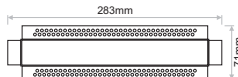

ACC.345
Trimless base

71x37mm

ACC.346
Trimless base

131x38mm

ACC.390
Trimless base

251x38mm

LIMA Trimless 4

LIMA Trimless 10

LIMA Trimless 21

LIMA Trimless 4

LIMA Trimless 10

LIMA Trimless 21

Model (LED Power)	CCT	CR180, CR190 LED Source	Type	Beam Angle	Luminaire Colour: Trim/Mask	Dimming Option	Accessories
LIMA 4W Trimless <i>(LIMA 4 TR)</i>	2700K (27C)	80 (80) 90 (90) 528lm 464lm	Fixed (FX)	15° (15)	White (WH) Black (BL)	Without Driver (00)	COVER Standard (0X) EXTRAS No Extras (0X) Emergency Kit (X1)
	3000K (30C)	528lm 494lm		30° (30)		Non Dimmable (ND)	
	4000K (40C)	562lm 528lm		50° (50)		Analogue (1-10V) (A1)	
	6500K (65C)	592lm -		15°x35° (1535)		DMX (DX) DALI (DL) Push Button (PB) Phase Cut (PC) Wireless* (WL)	
LIMA 10W Trimless <i>(LIMA 10 TR)</i>	2700K (27C)	1320lm 1160lm					
	3000K (30C)	1320lm 1235lm					
	4000K (40C)	1405lm 1320lm					
	6500K (65C)	1480lm -					
LIMA 21W Trimless <i>(LIMA 21 TR)</i>	2700K (27C)	2640lm 2320lm					
	3000K (30C)	2640lm 2470lm					
	4000K (40C)	2810lm 2640lm					
	6500K (65C)	2960lm -					