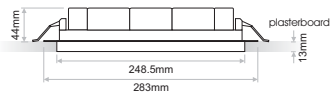

ACC.345
Trimless base

71x37mm

ACC.346
Trimless base

131x38mm

ACC.390
Trimless base

251x38mm

LIMA Trimless 4

LIMA Trimless 10

LIMA Trimless 21

LIMA Trimless 4

LIMA Trimless 10

LIMA Trimless 21

Model (LED Power)	CCT	CR180, CR190 LED Source	Type	Beam Angle	Luminaire Colour: Trim/Mask	Dimming Option	Accessories
LIMA 4W Trimless <i>(LIMA 4 TR)</i>	2700K (27C)	80 (80) 90 (90) 528lm 464lm	Fixed (FX)	15° (15)	White (WH) Black (BL)	Without Driver (00)	COVER Standard (0X) EXTRAS No Extras (0X) Emergency Kit (X1)
	3000K (30C)	528lm 494lm		30° (30)		Non Dimmable (ND)	
	4000K (40C)	562lm 528lm		50° (50)		Analogue (1-10V) (A1)	
	6500K (65C)	592lm -		15°x35° (1535)		DMX (DX) DALI (DL) Push Button (PB) Phase Cut (PC) Wireless* (WL)	
LIMA 10W Trimless <i>(LIMA 10 TR)</i>	2700K (27C)	1320lm 1160lm					
	3000K (30C)	1320lm 1235lm					
	4000K (40C)	1405lm 1320lm					
	6500K (65C)	1480lm -					
LIMA 21W Trimless <i>(LIMA 21 TR)</i>	2700K (27C)	2640lm 2320lm					
	3000K (30C)	2640lm 2470lm					
	4000K (40C)	2810lm 2640lm					
	6500K (65C)	2960lm -					