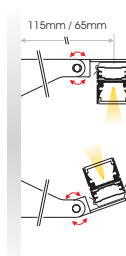

## SEAMLESS

FIXED

FIXED ELEVATED

SURFACE

WALL BRACKET  
(Long/Short)

PENDANT

**ELA.008**  
ANTISLIPPER  
for vertical installation  
(as extra)

**PRH.027**  
COUPLER accessory  
(as extra)