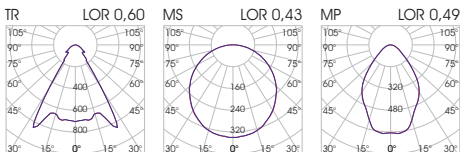

* Available in other colours or/and power upon request.

** The LED density of these ribbons is low thus, the homogeneity of lighting surface of Milky type luminaire will be affected.

Ordering Code Example: OUTLINER20 B2-AN-RGB60-17W123-MP-24