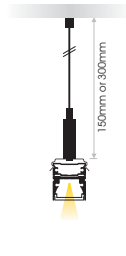

## SEAMLESS

FIXED

FIXED ELEVATED

SURFACE

WALL BRACKET  
(Long/Short)

PENDANT

**ELA.008**  
ANTISLIPPER  
for vertical installation  
(as extra)

**PRH.027**  
COUPLER accessory  
(as extra)