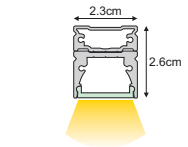

ELA.008
ANTISLIPPER
for vertical installation
(as extra)