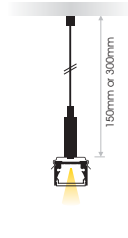

STANDARD

PENDANT

SEAMLESS

Connectors

Input cable with IP connectors
supplied as extra

In-Out cables & waterproof connectors
supplied as extra.

Supply connectors for a luminaire array
(as extra)

CNC.009 2 pole connector (monochrome)
CNC.013 4 pole connector (RGB)
CNC.053 5 pole connector (RGBW)