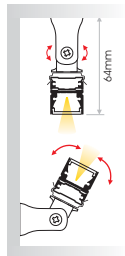

## STANDARD

FIXED

SURFACE

WALL BRACKET  
(Long/Short)

PENDANT

**ELA.008**  
ANTISLIPPER  
for vertical installation  
(as extra)

## SEAMLESS

FIXED

FIXED ELEVATED

SURFACE

WALL BRACKET  
(Long/Short)

PENDANT

**ELA.008**  
ANTISLIPPER  
for vertical installation  
(as extra)

**PRH.027**  
COUPLER accessory  
(as extra)