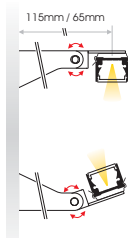

WALL BRACKET
(Long/Short)