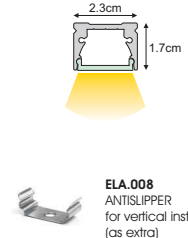

## STANDARD

FIXED

SURFACE

WALL BRACKET  
(Long/Short)

PENDANT

**ELA.008**  
ANTISLIPPER  
for vertical installation  
(as extra)