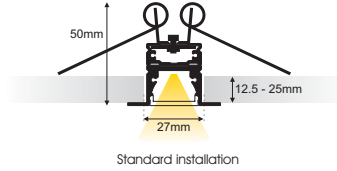

### Available upon request:

- ✓ Custom dimensions
- ✓ Custom luminaire colours

Seamless

**STANDARD**

**Dimensions:**

**for Monochromatic, Tunable White:**  
39x54.6/87.9/ 104.6/121.3/154.6/204.6cm  
**Cutting Hole:**  
27x53.6/86.9/103.6/120.3/153.6/203.6cm

**for RGBWW-RGBCW 84LED/m:**  
39x54.6/90.3/ 104.6/126/154.6/204.6cm  
**Cutting Hole:**  
27x53.6/89.3/103.6/125/153.6/203.6cm

**for RGBWW-RGBCW 60LED/m, RGB 60LED/m, RGB 30LED/m:**  
39x54.6/84.6/ 104.6/124.6/154.6/204.6cm  
**Cutting Hole:**  
27x53.6/83.6/103.6/123.6/153.6/203.6cm

**for RGB 96LED/m:**  
39x54.6/92.1/ 104.6/123.3/154.6/204.6cm  
**Cutting Hole:**  
27x53.6/81.1/103.6/122.3/153.6/203.6cm

**Note:**  
Cutting hole must be 10mm shorter than the luminaire length.

**SEAMLESS**

**Dimensions:**

**for Monochromatic, Tunable White:**  
39x52.3/88.7/ 102.3/119/152.3/202.3cm  
**Cutting Hole:**  
27x51.3/87.7/101.3/118/151.3/201.3cm

**for RGBWW-RGBCW 84LED/m:**  
39x52.3/88/102.3/123.7/152.3/202.3cm  
**Cutting Hole:**  
27x51.3/87/101.3/122.7/151.3/201.3cm