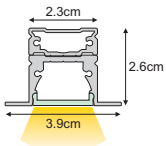

### Available upon request:

- ✓ Custom dimensions
- ✓ Custom luminaire colours

Seamless

**STANDARD**

**Dimensions:**

**for Monochromatic, Tunable White:**  
39x54.6/87.9/ 104.6/121.3/154.6/204.6cm  
**Cutting Hole:**  
27x53.6/86.9/103.6/120.3/153.6/203.6cm

**for RGBWW-RGBCW 84LED/m:**  
39x54.6/90.3/ 104.6/126/154.6/204.6cm  
**Cutting Hole:**  
27x53.6/89.3/103.6/125/153.6/203.6cm

**for RGBWW-RGBCW 60LED/m, RGB 60LED/m, RGB 30LED/m:**  
39x54.6/84.6/ 104.6/124.6/154.6/204.6cm  
**Cutting Hole:**  
27x53.6/83.6/103.6/123.6/153.6/203.6cm

**for RGB 96LED/m:**  
39x54.6/92.1/ 104.6/123.3/154.6/204.6cm  
**Cutting Hole:**  
27x53.6/81.1/103.6/122.3/153.6/203.6cm

**Note:**  
Cutting hole must be 10mm shorter than the luminaire length.

**SEAMLESS**

**Dimensions:**

**for Monochromatic, Tunable White:**  
39x52.3/88.7/ 102.3/119/152.3/202.3cm  
**Cutting Hole:**  
27x51.3/87.7/101.3/118/151.3/201.3cm

**for RGBWW-RGBCW 84LED/m:**  
39x52.3/88/102.3/123.7/152.3/202.3cm  
**Cutting Hole:**  
27x51.3/87/101.3/122.7/151.3/201.3cm