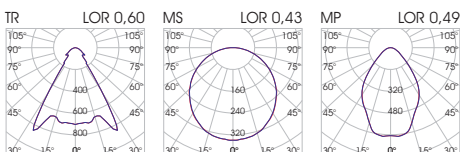

* Available in other colours upon request.

** The LED density of these ribbons is low thus, the homogeneity of lighting surface of Milky type luminaire will be affected.

*** Length without end caps for seamless installation (Add 10mm for each end cap).

Ordering Code Example: OUTLINER 20RCS-AN-RGB60-17W120-MP-24