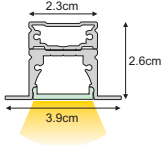

### Available upon request:

- ✓ Custom dimensions
- ✓ Custom luminaire colours

Seamless

**STANDARD**

**Dimensions:**

**for Monochromatic, Tunable White:**  
39x54.6/87.9/ 104.6/121.3/154.6/204.6cm  
**Cutting Hole:**  
27x53.6/86.9/103.6/120.3/153.6/203.6cm

**for RGBWW-RGBCW 84LED/m:**  
39x54.6/90.3/ 104.6/126/154.6/204.6cm  
**Cutting Hole:**  
27x53.6/89.3/103.6/125/153.6/203.6cm

**for RGBWW-RGBCW 60LED/m, RGB 60LED/m, RGB 30LED/m:**  
39x54.6/84.6/ 104.6/124.6/154.6/204.6cm  
**Cutting Hole:**  
27x53.6/83.6/103.6/123.6/153.6/203.6cm

**for RGB 96LED/m:**  
39x54.6/92.1/ 104.6/123.3/154.6/204.6cm  
**Cutting Hole:**  
27x53.6/81.1/103.6/122.3/153.6/203.6cm

**Note:**  
Cutting hole must be 10mm shorter than the luminaire length.

**SEAMLESS**

**Dimensions:**

**for Monochromatic, Tunable White:**  
39x52.3/88.7/ 102.3/119/152.3/202.3cm  
**Cutting Hole:**  
27x51.3/87.7/101.3/118/151.3/201.3cm

**for RGBWW-RGBCW 84LED/m:**  
39x52.3/88/102.3/123.7/152.3/202.3cm  
**Cutting Hole:**  
27x51.3/87/101.3/122.7/151.3/201.3cm