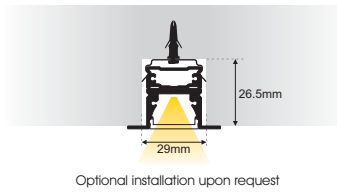

STANDARD

Dimensions:

for Monochromatic, Tunable White:
39x54.6/87.9/ 104.6/121.3/154.6/204.6cm
Cutting Hole:
27x53.6/86.9/103.6/120.3/153.6/203.6cm

for RGBWW-RGBCW 84LED/m:
39x54.6/90.3/ 104.6/126/154.6/204.6cm
Cutting Hole:
27x53.6/89.3/103.6/125/153.6/203.6cm

for RGBWW-RGBCW 60LED/m, RGB 60LED/m, RGB 30LED/m:
39x54.6/84.6/ 104.6/124.6/154.6/204.6cm
Cutting Hole:
27x53.6/83.6/103.6/123.6/153.6/203.6cm

for RGB 96LED/m:
39x54.6/92.1/ 104.6/123.3/154.6/204.6cm
Cutting Hole:
27x53.6/81.1/103.6/122.3/153.6/203.6cm

Note:
Cutting hole must be 10mm shorter than the luminaire length.

SEAMLESS

Dimensions:

for Monochromatic, Tunable White:
39x52.3/88.7/ 102.3/119/152.3/202.3cm
Cutting Hole:
27x51.3/87.7/101.3/118/151.3/201.3cm

for RGBWW-RGBCW 84LED/m:
39x52.3/88/102.3/123.7/152.3/202.3cm
Cutting Hole:
27x51.3/87/101.3/122.7/151.3/201.3cm

for RGBWW-RGBCW 60LED/m, RGB 60LED/m, RGB 30LED/m:
39x52.3/82.3/102.3/122.3/152.3/202.3cm
Cutting Hole:
27x51.3/81.3/101.3/121.3/151.3/201.3cm

for RGB 96LED/m:
39x52.3/89.8/102.3/121/152.3/202.3cm
Cutting Hole:
27x51.3/88.8/101.3/120/151.3/201.3cm

Note:
Cutting hole must be 10mm shorter than the luminaire length.

Connectors

Input cable with IP connectors supplied as extra.

In-Out cables & waterproof connectors supplied as extra.

Supply connectors for a luminaire array (as extra)

CNC.009 2 pole connector (monochrome)
CNC.013 4 pole connector (RGB)
CNC.053 5 pole connector (RGBW)