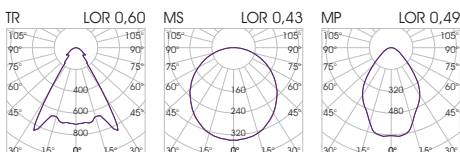

* Available in other colours upon request

** The LED density of these ribbons is low thus, the homogeneity of lighting surface of Milky type luminaire will be affected.

Ordering Code Example: OUTLINER 20RC-AN-RGB60-17W125-MP-24