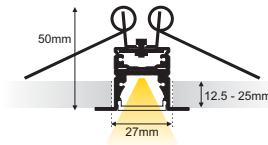

### Available upon request:

- ✓ Custom dimensions
- ✓ Custom luminaire colours

Seamless

**STANDARD**

**Dimensions:**

**for Monochromatic, Tunable White:**  
39x54.6/87.9/ 104.6/121.3/154.6/204.6cm  
**Cutting Hole:**  
27x53.6/86.9/103.6/120.3/153.6/203.6cm

**for RGBWW-RGBCW 84LED/m:**  
39x54.6/90.3/ 104.6/126/154.6/204.6cm  
**Cutting Hole:**  
27x53.6/89.3/103.6/125/153.6/203.6cm

**for RGBWW-RGBCW 60LED/m, RGB 60LED/m, RGB 30LED/m:**  
39x54.6/84.6/ 104.6/124.6/154.6/204.6cm  
**Cutting Hole:**  
27x53.6/83.6/103.6/123.6/153.6/203.6cm

**for RGB 96LED/m:**  
39x54.6/92.1/ 104.6/123.3/154.6/204.6cm  
**Cutting Hole:**  
27x53.6/81.1/103.6/122.3/153.6/203.6cm

**Note:**  
Cutting hole must be 10mm shorter than the luminaire length.

**SEAMLESS**

**Dimensions:**

**for Monochromatic, Tunable White:**  
39x52.3/88.7/ 102.3/119/152.3/202.3cm  
**Cutting Hole:**  
27x51.3/87.7/101.3/118/151.3/201.3cm

**for RGBWW-RGBCW 84LED/m:**  
39x52.3/88/102.3/123.7/152.3/202.3cm  
**Cutting Hole:**  
27x51.3/87/101.3/122.7/151.3/201.3cm