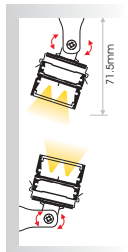

STANDARD

PRH.018
ANTISLIPPER
for vertical installation
(as extra)

SEAMLESS

SURFACE

Connectors

- **CNC.009** 2 pole connector (monochrome)
- **CNC.013** 4 pole connector (RGB)
- **CNC.053** 5 pole connector (RGBW)