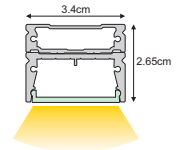

FIXED

FIXED ELEVATED

SURFACE

WALL BRACKET
(Long/Short)

PENDANT

PRH.018
ANTISLIPPER
for vertical installation
(as extra)

PRH.028
COUPLER accessory
(as extra)

Connectors