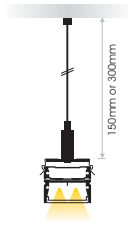

STANDARD

PRH.018
ANTISLIPPER
for vertical installation
(as extra)

SEAMLESS

PENDANT

Connectors

- **CNC.009** 2 pole connector (monochrome)
- **CNC.013** 4 pole connector (RGB)
- **CNC.053** 5 pole connector (RGBW)