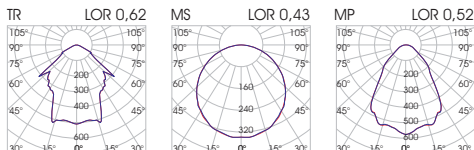

* Available in other colours or/and power upon request.

** The LED density of these ribbons is low thus, the homogeneity of lighting surface of Milky type luminaire will be affected.

Ordering Code Example: OUTLINER30-F-AN-RGB60-35W123-MP-24