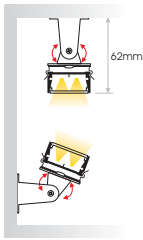

STANDARD

SURFACE

PRH.018
ANTISLIPPER
for vertical installation
(as extra)

SEAMLESS

Connectors

- **CNC.009** 2 pole connector (monochrome)
- **CNC.013** 4 pole connector (RGB)
- **CNC.053** 5 pole connector (RGBW)