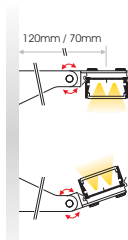

Seamless

STANDARD

FIXED

SURFACE

WALL BRACKET
(Long/Short)

PENDANT

PRH.018
ANTISLIPPER
for vertical installation
(as extra)

SEAMLESS