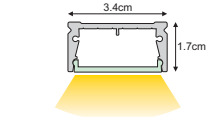

Seamless

STANDARD

FIXED

SURFACE

WALL BRACKET
(Long/Short)

PENDANT

PRH.018
ANTISLIPPER
for vertical installation
(as extra)

SEAMLESS