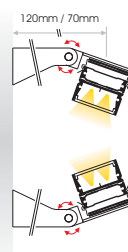

Seamless

STANDARD

FIXED

SURFACE

WALL BRACKET
(Long/Short)

PENDANT

PRH.018
ANTISLIPPER
for vertical installation
(as extra)

SEAMLESS

FIXED

FIXED ELEVATED

SURFACE

WALL BRACKET
(Long/Short)

PENDANT

PRH.018
ANTISLIPPER
for vertical installation
(as extra)

PRH.028
COUPLER accessory
(as extra)

Connectors