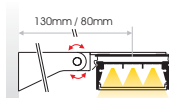

Seamless

STANDARD

FIXED

SURFACE

WALL BRACKET
(Long/Short)

PENDANT

PRH.020
ANTISLIPPER
for vertical installation
(as extra)

SEAMLESS