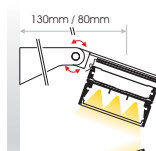

WALL BRACKET
(Long/Short)