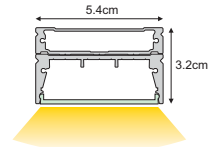

STANDARD

FIXED

SURFACE

WALL BRACKET
(Long/Short)

PENDANT

SEAMLESS

FIXED

FIXED ELEVATED

SURFACE

WALL BRACKET
(Long/Short)

PENDANT

PRH.030
COUPLER accessory
(as extra)

Connectors

- **CNC.009** 2 pole connector (monochrome)
- **CNC.013** 4 pole connector (RGB)
- **CNC.053** 5 pole connector (RGBW)