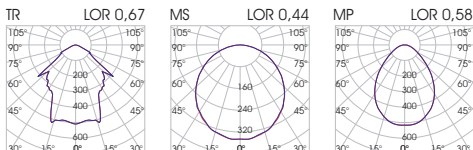

* Available in other colours or/and power upon request

** The LED density of these ribbons is low thus, the homogeneity of lighting surface of Milky type luminaire will be affected.

Ordering Code Example: OUTLINER50-F-AN-RGB60-52W123-MP-24