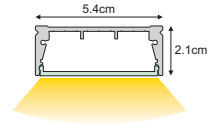

PRH.020
ANTISLIPPER
for vertical installation
(as extra)