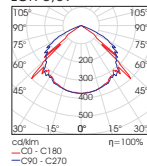

INDIRECT LIGHTING

Transparent cover
LOR 0,89