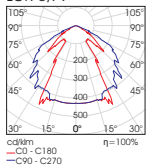

Canopy Recessed

- PRH.040 White
- PRH.083 Black
- PRH.086 Light Grey

Canopy Trimless

- PRH.041 White
- PRH.084 Black
- PRH.087 Light Grey

PRH.104 Line alignment

DIRECT LIGHTING

Transparent cover
LOR 0,79

Milky Satin cover
LOR 0,57