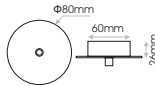

** **Note for separated controls:**

All 57cm, 85cm and 113cm models, are not available with emergency function.

*** **Note:** With control option you can choose one control (standard) for Direct & Indirect lighting or two controls (Separated) for independent control of Direct and Indirect lightings.

Ordering Code Example:
TETRA HV PDDI-AN-30-61W141-MSTR-230-ND-01

Accessories for Surface (SF)

PRH.103 Line alignment

Accessories for Pendant (PD) & Pendant Direct/Indirect (PDDI)

Canopy Surface

- PRH.039 White
- PRH.082 Black
- PRH.085 Light Grey