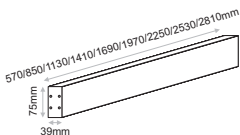

* **Note for SF & PD:**

All 57cm and 85cm DALI, Analog (1-10), Wireless models are not available with emergency function.

** **Note for standard control:**

All 57cm and 85cm models are not available with emergency function.

** **Note for separated controls:**

All 57cm, 85cm and 113cm models, are not available with emergency function.

*** **Note:** With control option you can choose one control (standard) for Direct & Indirect lighting or two controls (Separated) for independent control of Direct and Indirect lightings.

Ordering Code Example:
TETRA HV PDDI-AN-30-61W141-MSTR-230-ND-01