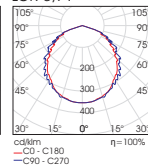

Micropismatic cover
LOR 0,60

INDIRECT LIGHTING

Transparent cover
LOR 0,89

Milky Satin cover
LOR 0,71

Micropismatic cover
LOR 0,71