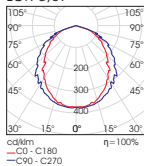

Canopy Recessed

- PRH.040 White
- PRH.083 Black
- PRH.086 Light Grey

Canopy Trimless

- PRH.041 White
- PRH.084 Black
- PRH.087 Light Grey

PRH.104 Line alignment

DIRECT LIGHTING

Transparent cover
LOR 0,79

Milky Satin cover
LOR 0,57