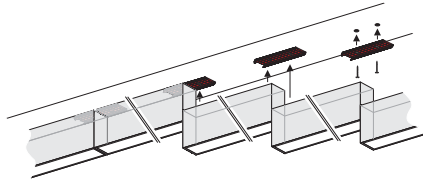

** **Note for separated controls:**

All 57cm, 85cm and 113cm models, are not available with emergency function.

*** **Note:** With control option you can choose one control (standard) for Direct & Indirect lighting or two controls (Separated) for independent control of Direct and Indirect lightings.

Ordering Code Example:
TETRA HV PDDI-AN-30-61W141-MSTR-230-ND-01

Accessories for Surface (SF)

PRH.103 Line alignment

Accessories for Pendant (PD) & Pendant Direct/Indirect (PDDI)

Canopy Surface

- PRH.039 White
- PRH.082 Black
- PRH.085 Light Grey