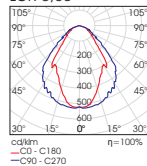

Micropismatic cover
LOR 0,60