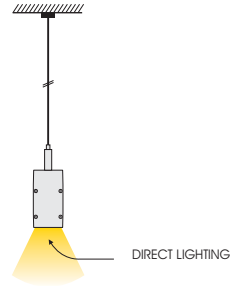

TETRA HV PD
(Pendant)