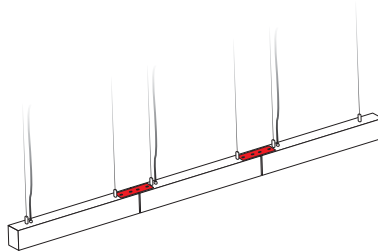

Canopy Recessed

- PRH.040 White
- PRH.083 Black
- PRH.086 Light Grey

Canopy Trimless

- PRH.041 White
- PRH.084 Black
- PRH.087 Light Grey

PRH.104 Line alignment

DIRECT LIGHTING

Transparent cover
LOR 0,79

Milky Satin cover
LOR 0,57